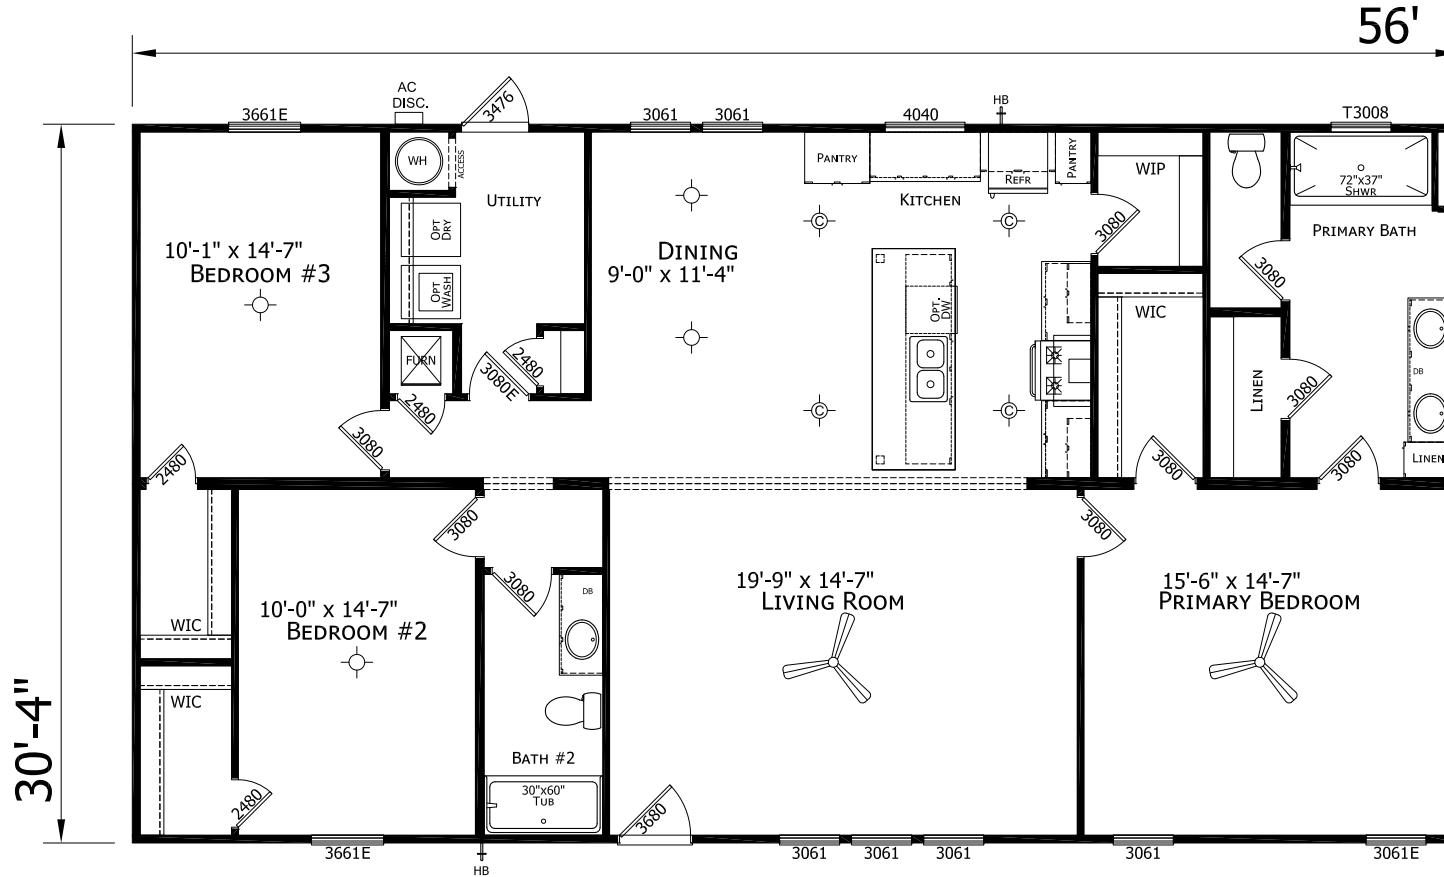

# Olmito

Winter Special Series

1,699 SQ. FT. (Approximate) 3 Bedroom, 2 Bath

CHAMPION  
HOMES CENTER

Last Updated: 12-18-23

**CHAMPION HOMES CENTER**  
3401 W. Corsicana Hwy  
Athens, Texas 75751

**FactoryExpoDirect.net | 1-800-218-5309**