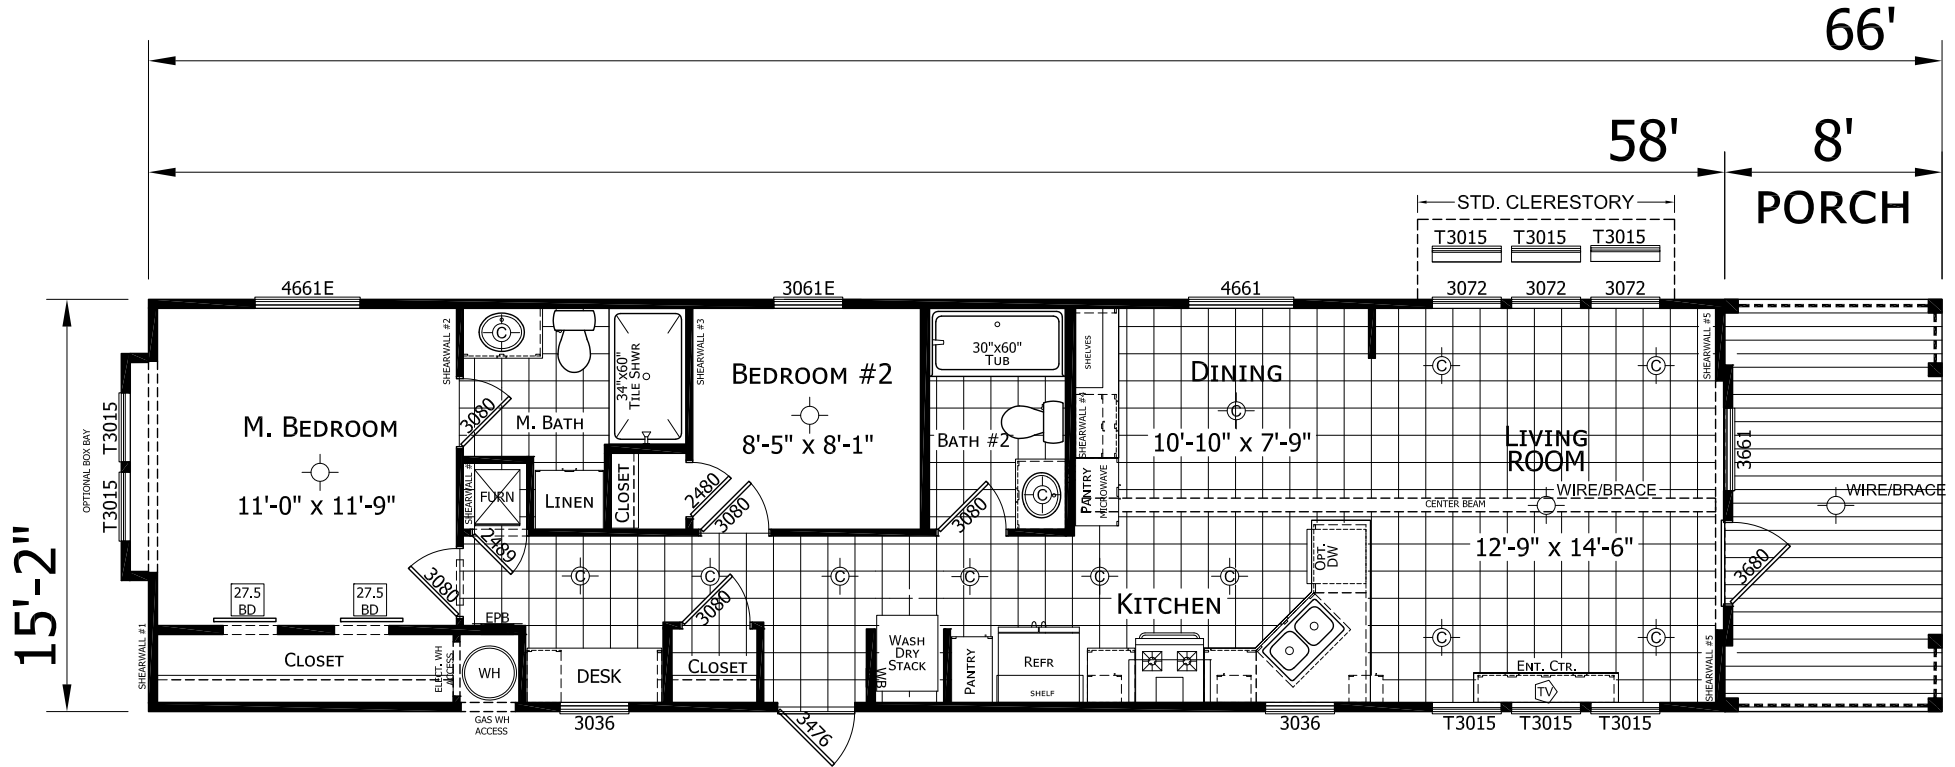

Pelham

Diamond Series

880 SQ. FT. (Approximate) 2 Bedroom, 2 Bath

Last Updated: 6-23-21

FACTORY EXPO HOME CENTERS
 3401 W. Corsicana Hwy
 Athens, Texas 75751

FactoryExpoDirect.net | 1-800-218-5309

IMPORTANT: Alta Cima Corp reserves the right to modify, cancel or substitute products or features of this event at any time without prior notice or obligation. Pictures and other promotional materials are representative and may depict or contain floor plans, square footages, elevations, options, upgrades, extra design features, decorations, floor coverings, specialty light fixtures, custom paint and wall coverings, window treatments, landscaping, sound and alarm systems, furnishings, appliances, and other designer/decorator features and amenities that are not included as part of the home and/or may not be available at all locations. Home, pricing and community information is subject to change, and homes to prior sale, at any time without notice or obligation. ©2020 Alta Cima Corp. All rights reserved.