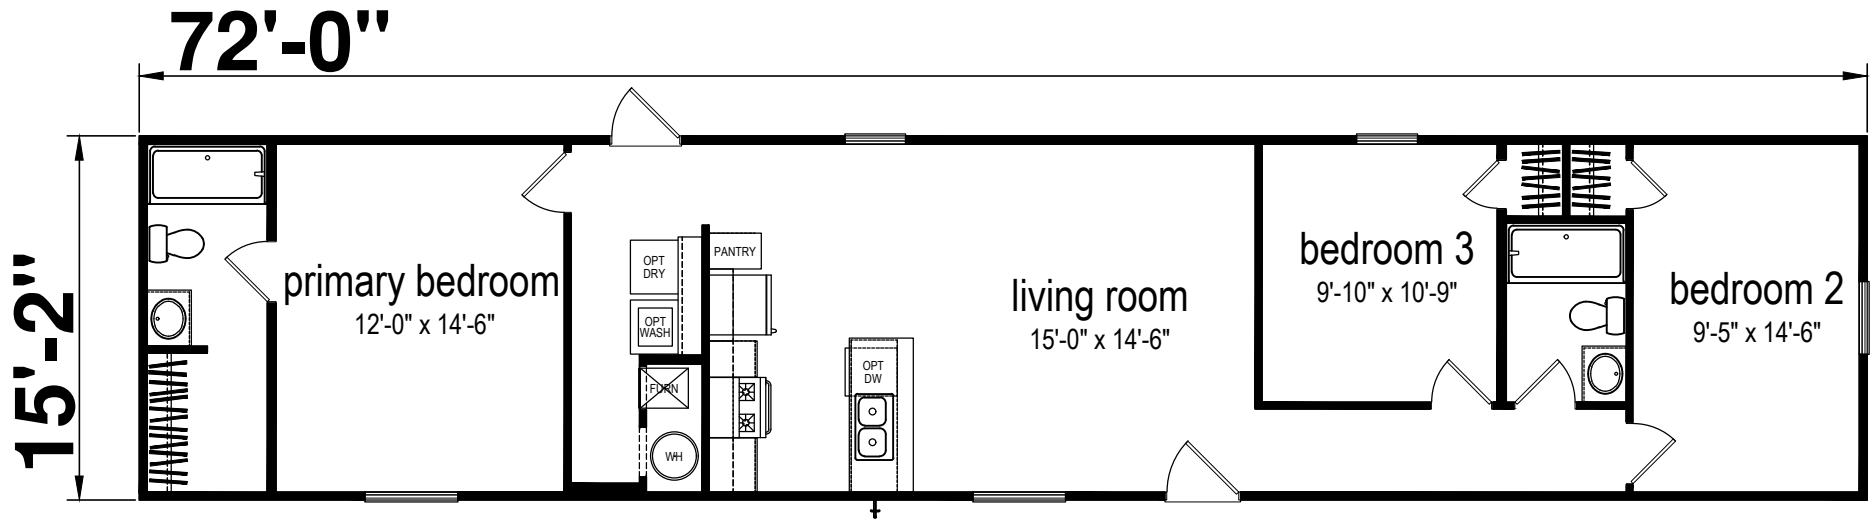

Penny

Prime Series

1,092 SQ. FT. (Approximate) 3 Bedroom, 2 Bath

CHAMPION[®]
HOMES CENTER

Last Updated: 5-2-23

CHAMPION HOMES CENTER
3401 W. Corsicana Hwy
Athens, Texas 75751

FactoryExpoDirect.net | 1-800-218-5309