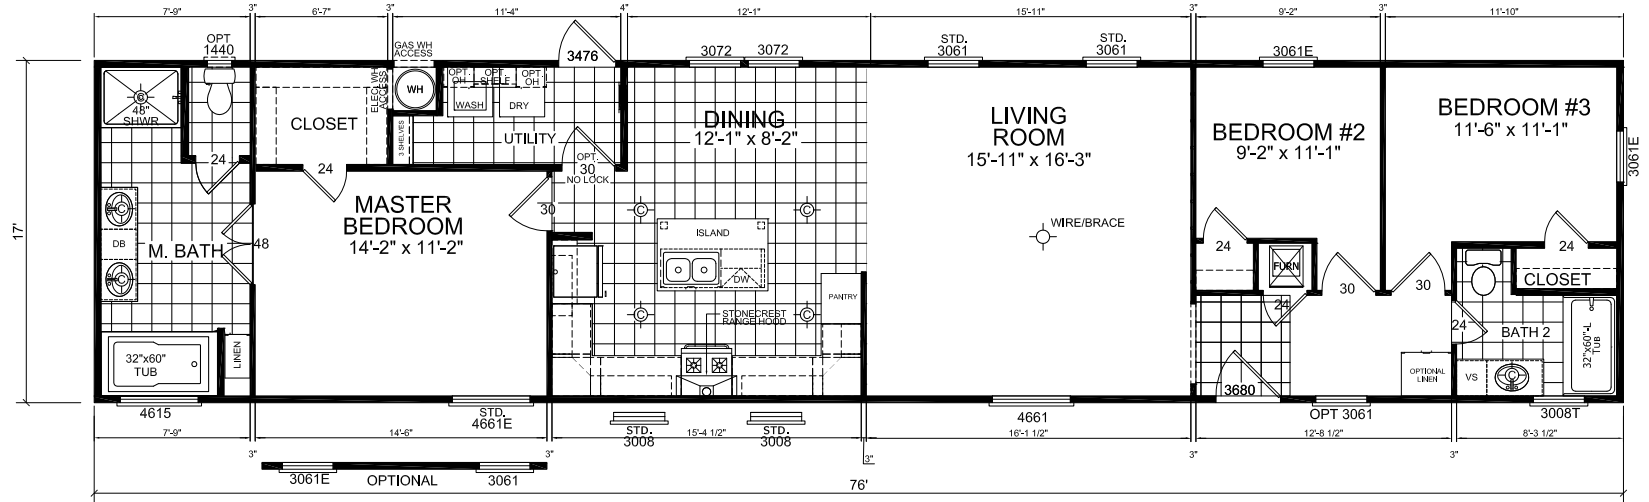

Ravenwood
Innovation Series

Factory Expo
"Factory Direct Pricing"
HOME CENTERS

Single Section
3 Bedrooms, 2 Baths
Approx. 1,292 Sq. Ft.

Last Updated: 12-18-19

OPTIONAL BEDROOM CONFIGURATION

3401 W. Corsicana Highway, Athens, TX 75751