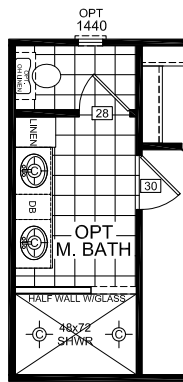

Ravenwood
Innovation Series

Factory Expo
"Factory Direct Pricing"
HOME CENTERS

Single Section
3 Bedrooms, 2 Baths
Approx. 1,292 Sq. Ft.

Last Updated: 12-18-19

OPTIONAL BEDROOM CONFIGURATION

3401 W. Corsicana Highway, Athens, TX 75751