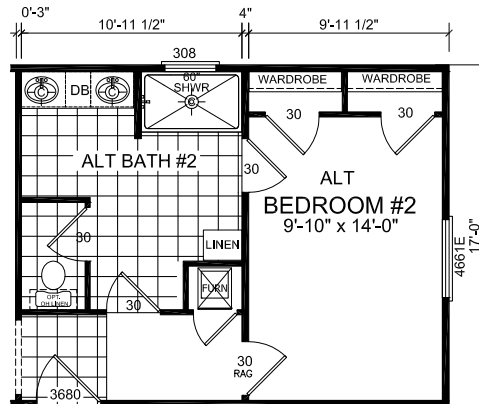

Ravenwood
Innovation Series

Factory Expo
"Factory Direct Pricing"
HOME CENTERS

Single Section
3 Bedrooms, 2 Baths
Approx. 1,292 Sq. Ft.

Last Updated: 12-18-19

OPTIONAL BEDROOM CONFIGURATION

3401 W. Corsicana Highway, Athens, TX 75751