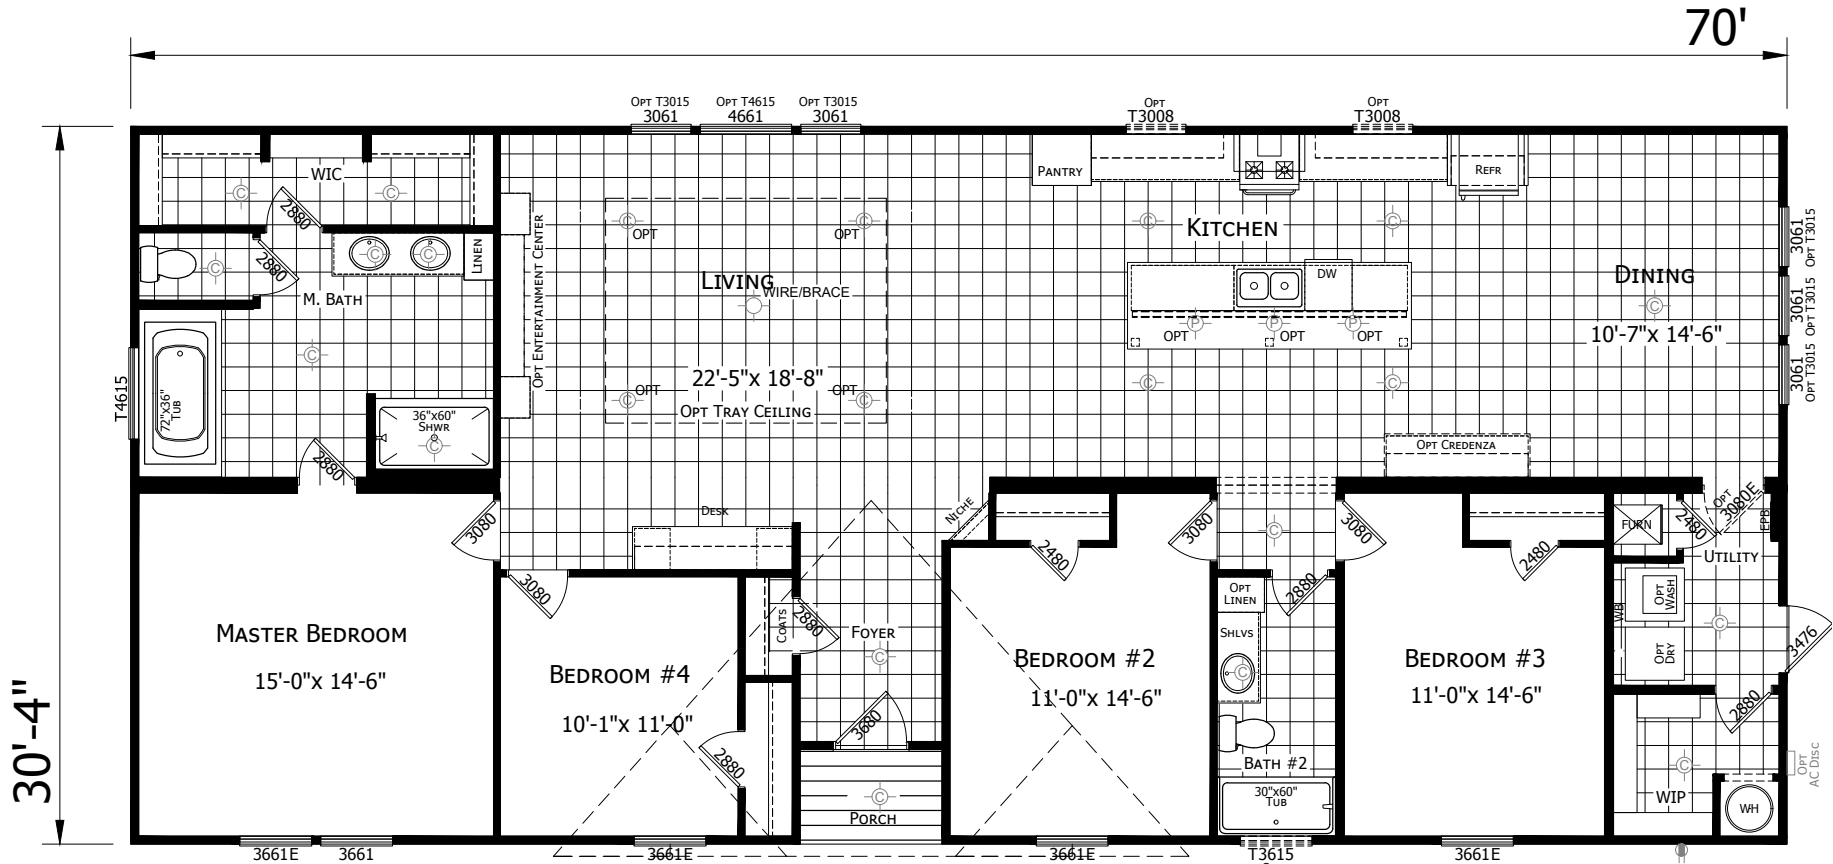

# Rayburn

Innovation Series - Multi Section

2,099 SQ. FT. (Approximate) 4 Bedrooms, 2 Baths

Last Updated: 5-11-21