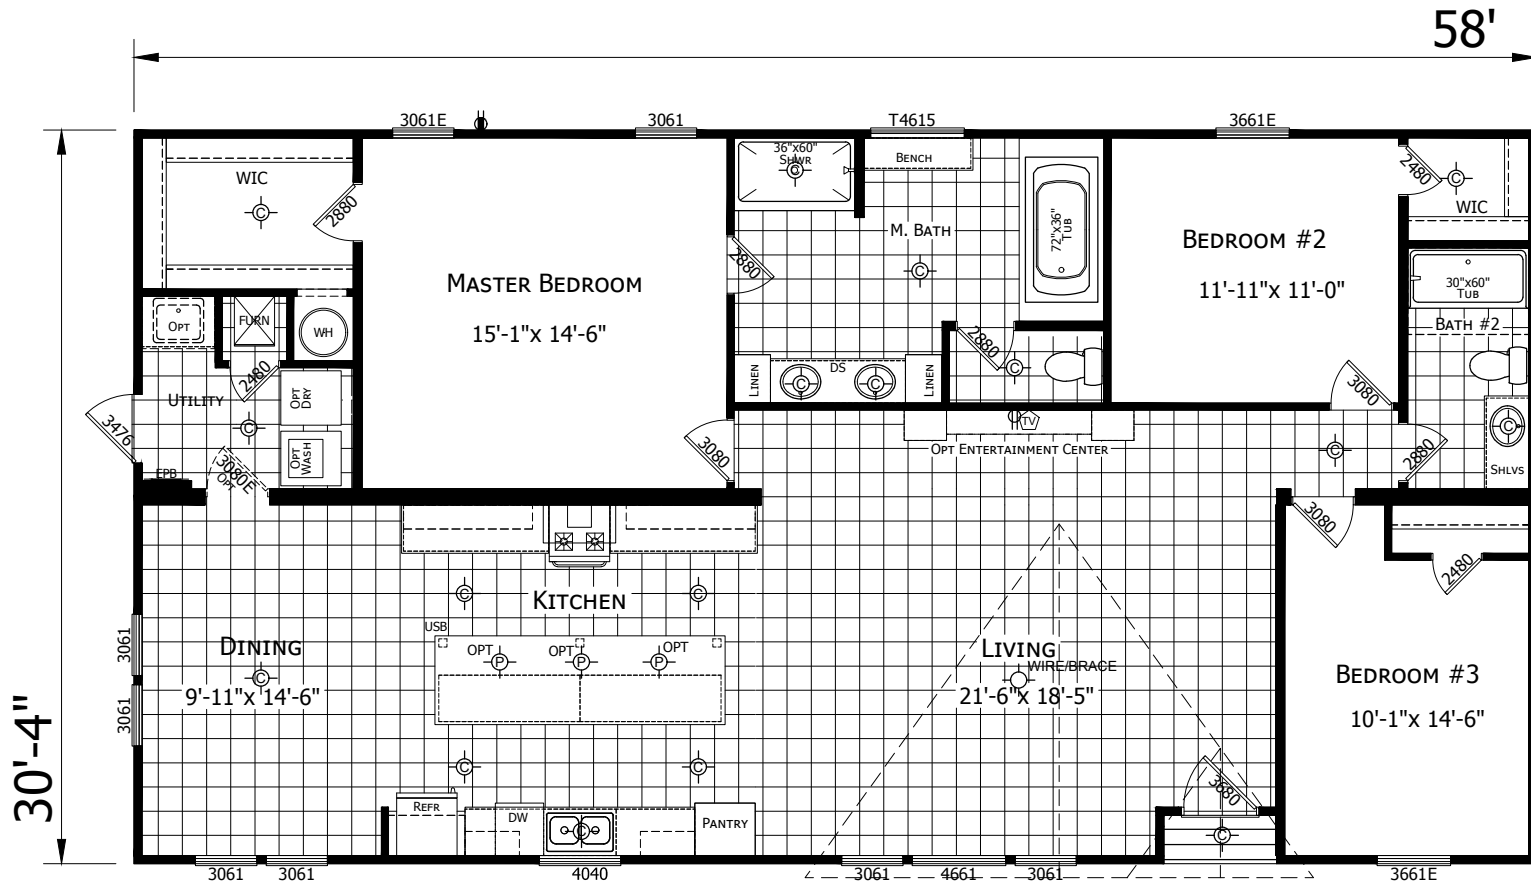

Rosevine
Innovation Series

Factory Expo
"Factory Direct Pricing"
HOME CENTERS

Multi Section
3 Bedrooms, 2 Baths
Approx. 1,750 Sq. Ft.

Last Updated: 1-8-2020

3401 W. Corsicana Highway, Athens, TX 75751

1-800-218-5309