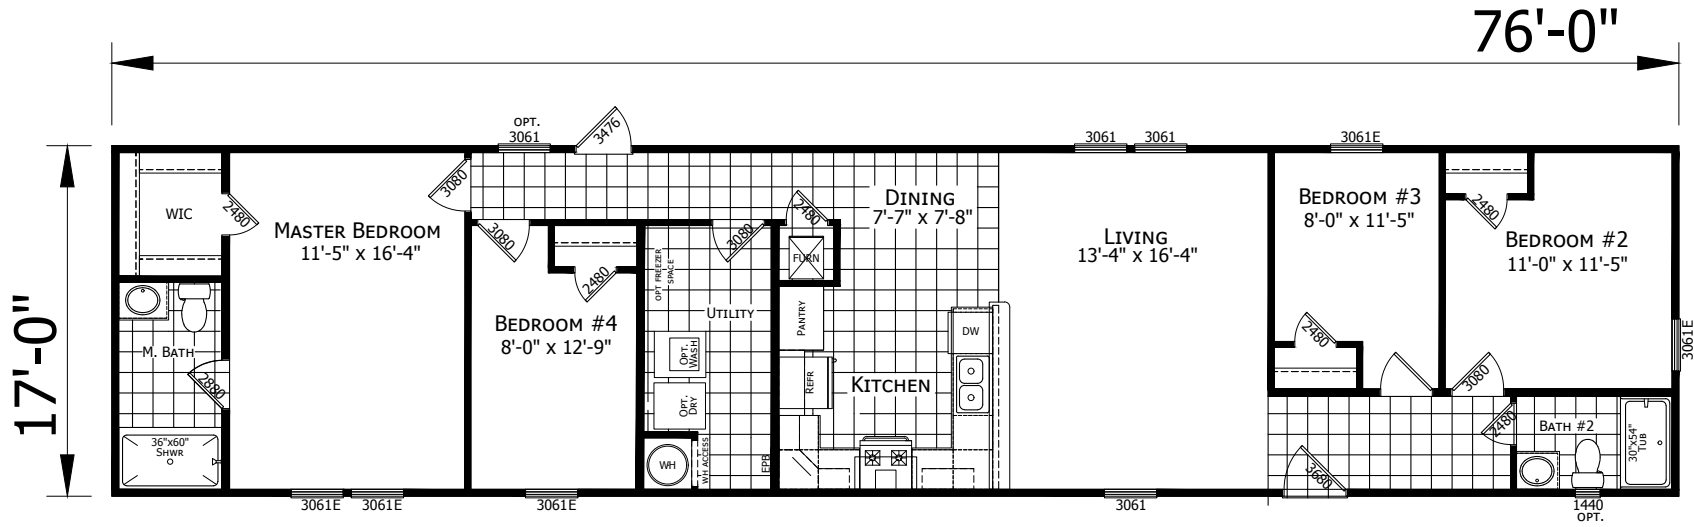

Sandlin
Innovation Series

Factory Expo
"Factory Direct Pricing"
HOME CENTERS

Single Section
4 Bedrooms, 2 Baths
Approx. 1,292 Sq. Ft.

Last Updated: 3-4-19

3401 W. Corsicana Highway, Athens, TX 75751

1-800-218-5309