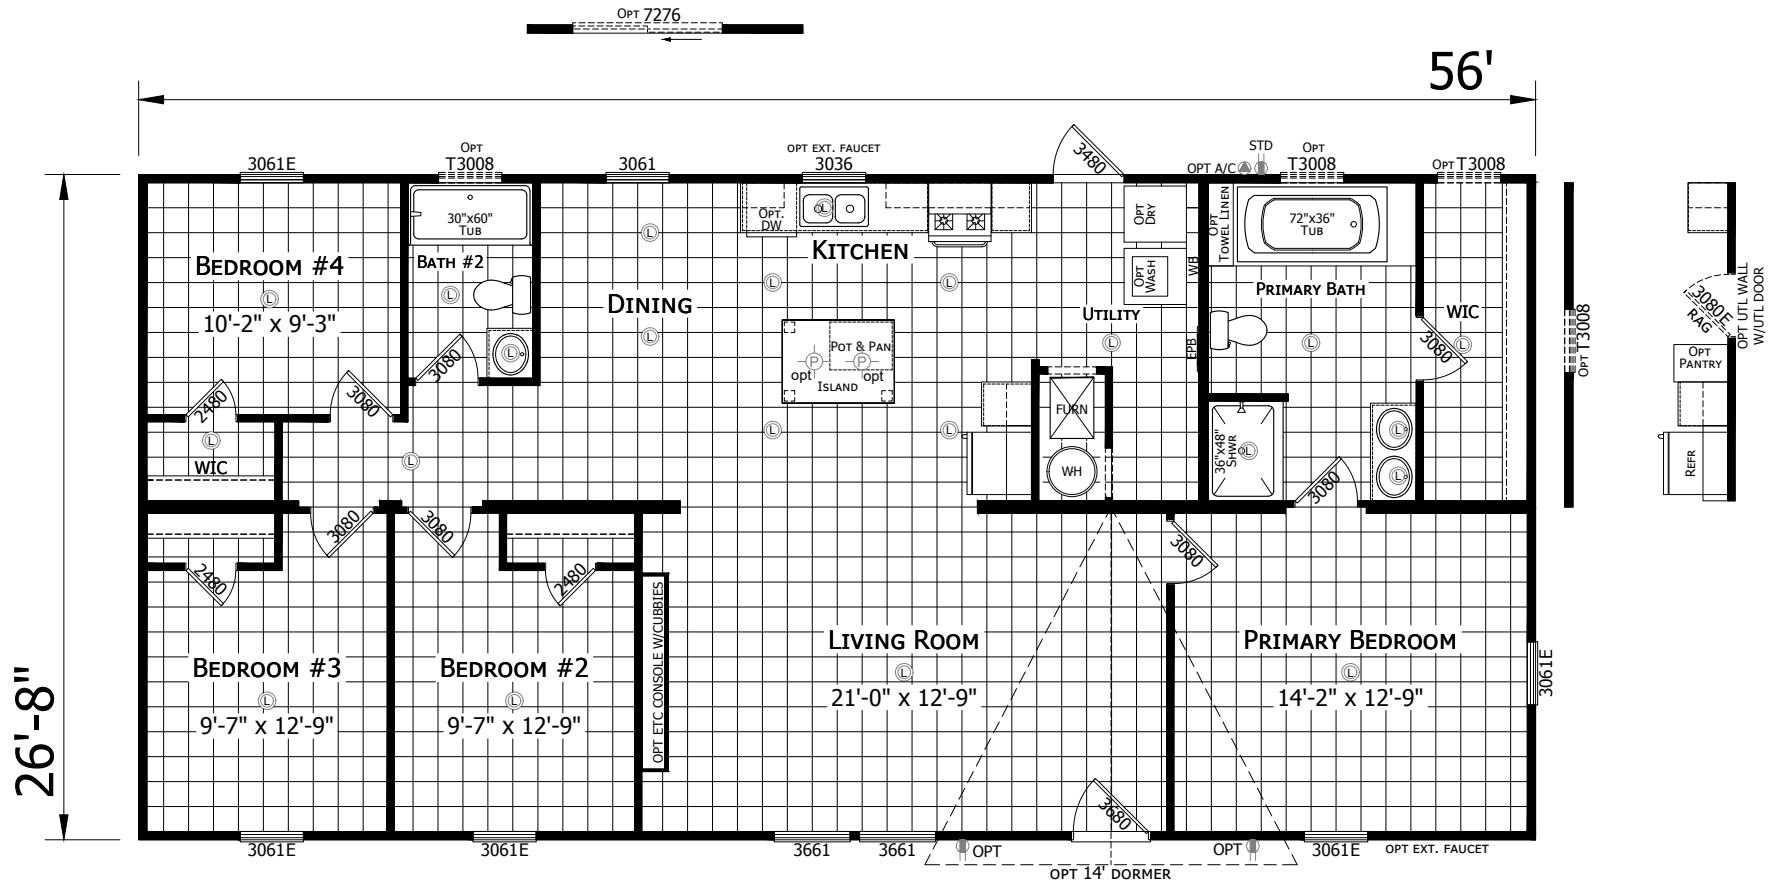

Seaford

Redman Classic Series - Multi Section

1,493 SQ. FT. (Approximate) 4 Bedroom, 2 Bath

Last Updated: 10-30-24

CHAMPION HOMES CENTER
3401 W. Corsicana Hwy
Athens, Texas 75751

FactoryExpoDirect.net | 1-800-218-5309