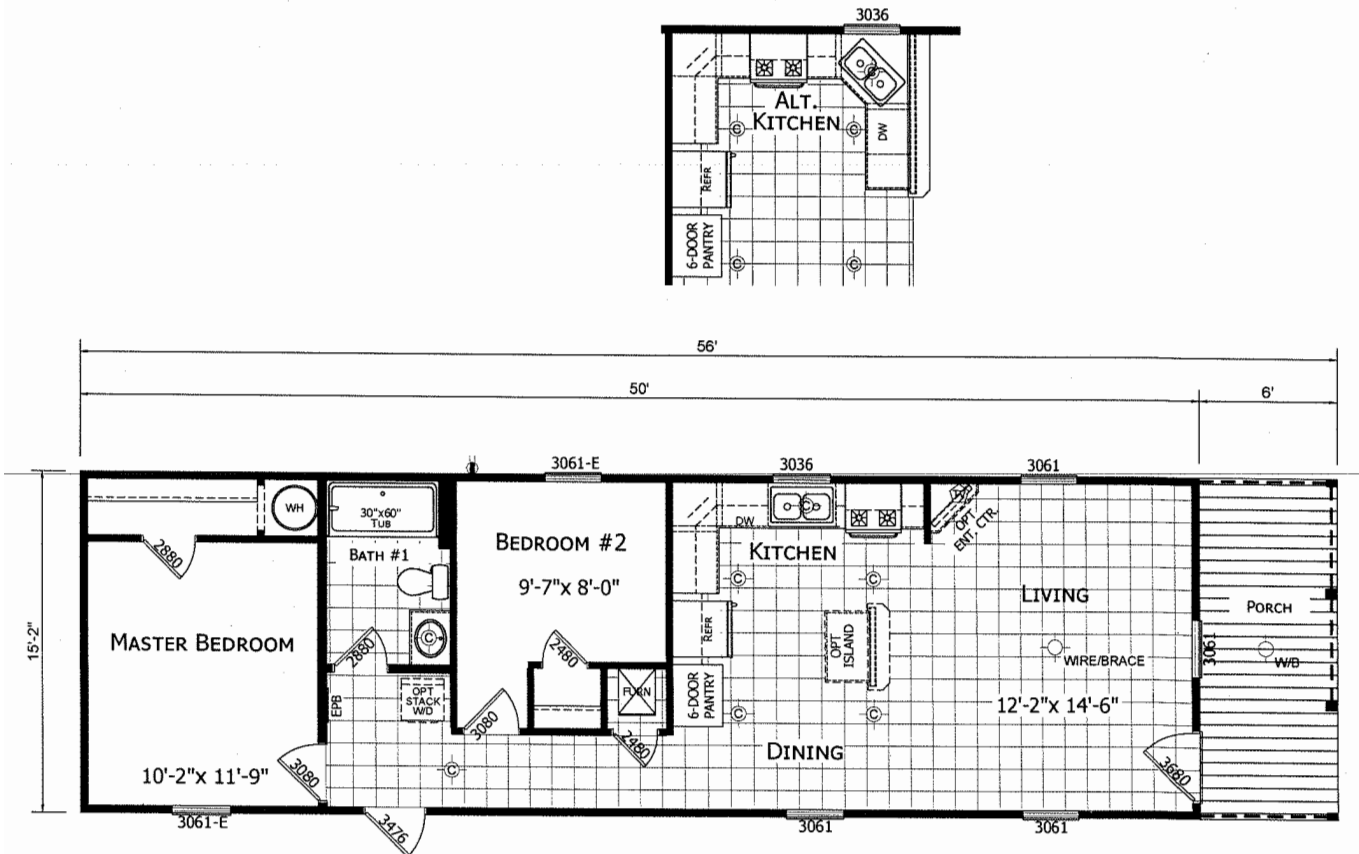

Shorewood

Innovation Series

758 SQ. FT. (Approximate) 2 Bedrooms, 1 Bath

CHAMPION[®]
HOMES CENTER

Last Updated: 7-16-21

CHAMPION HOMES CENTER
3401 W. Corsicana Hwy
Athens, Texas 75751

FactoryExpoDirect.net | 1-800-218-5309