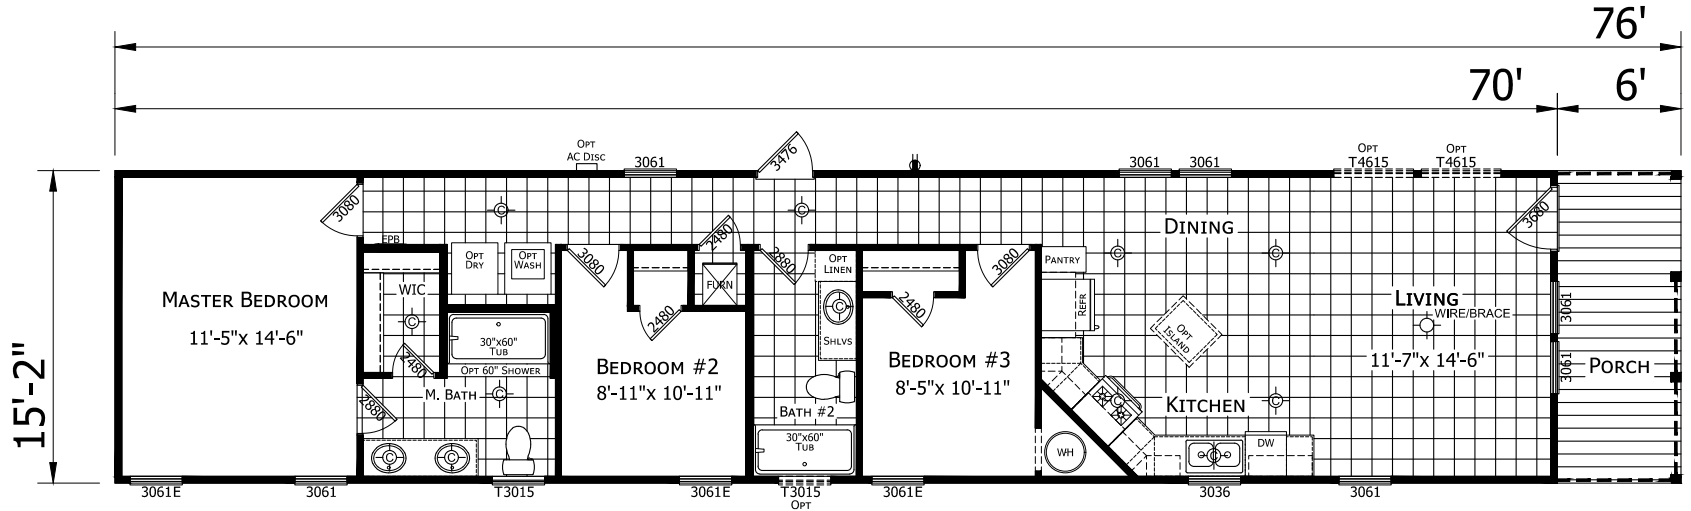

Stillhouse
Innovation Series

Factory Expo
"Factory Direct Pricing"
HOME CENTERS

Single Section
3 Bedrooms, 2 Baths
Approx. 1,062 Sq. Ft.

Last Updated: 3-4-19

3401 W. Corsicana Highway, Athens, TX 75751

1-800-218-5309