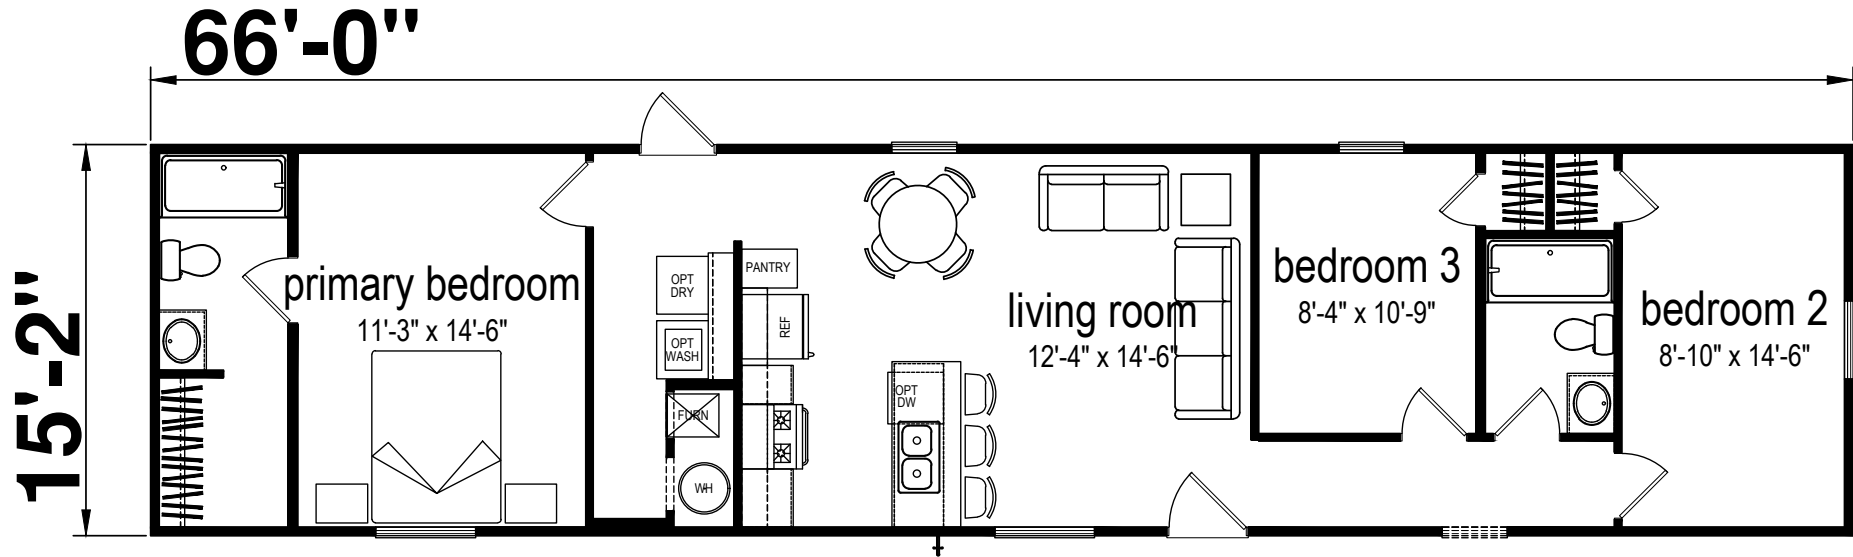

# Tasker

Prime Series

1,001 SQ. FT. (Approximate) 3 Bedroom, 2 Bath

CHAMPION<sup>®</sup>  
HOMES CENTER

Last Updated: 5-2-23

**CHAMPION HOMES CENTER**  
3401 W. Corsicana Hwy  
Athens, Texas 75751

**FactoryExpoDirect.net | 1-800-218-5309**