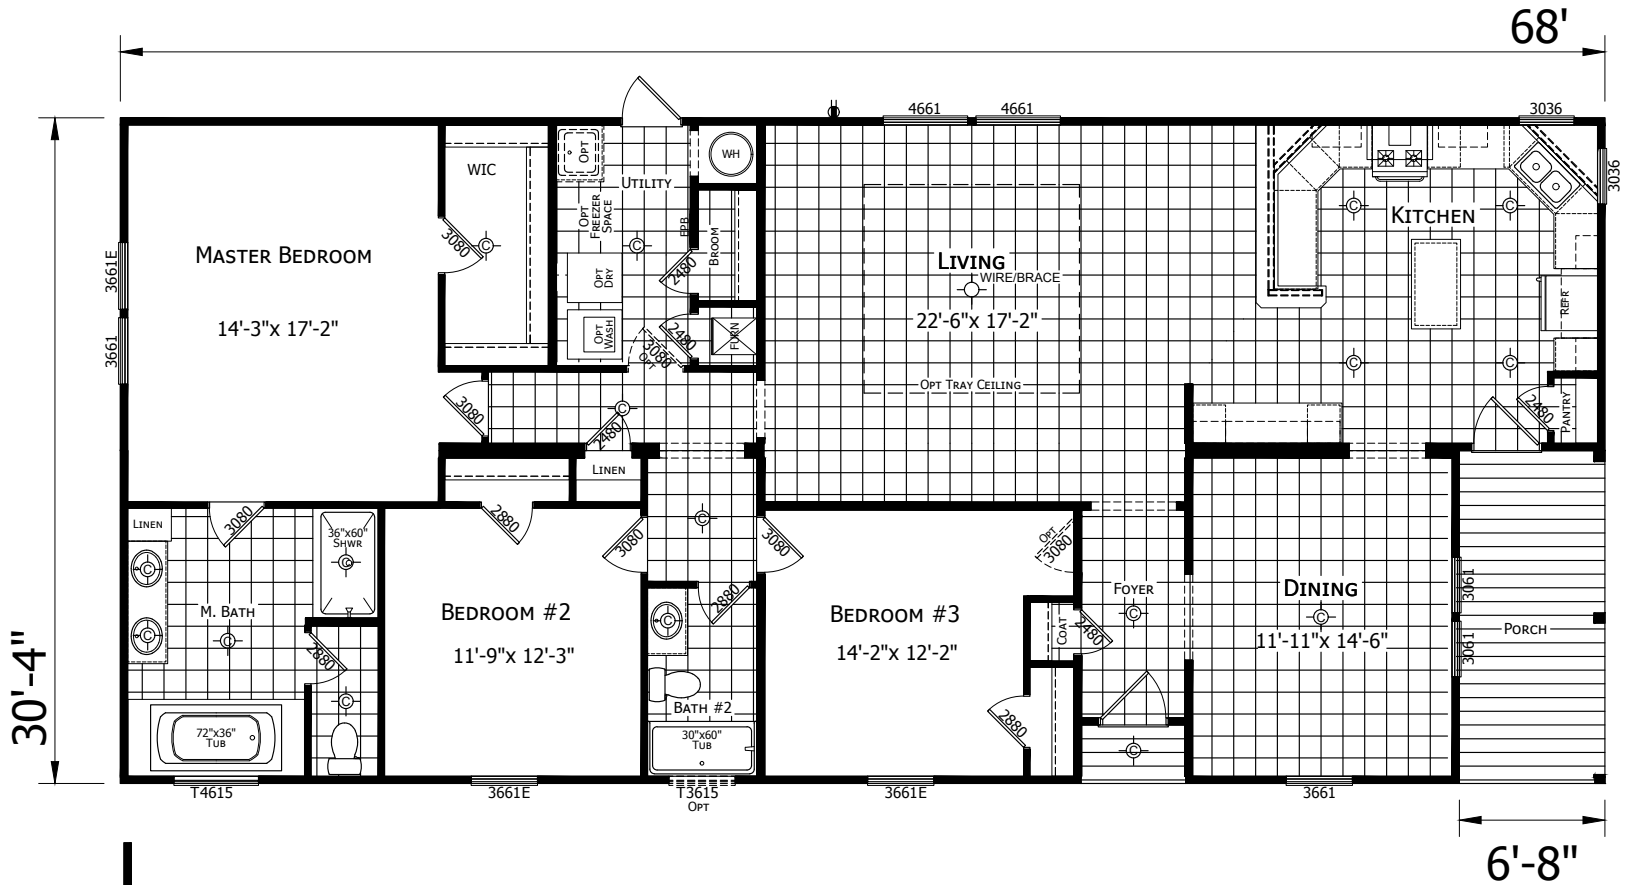

**Thoreau**  
Innovation Series

**Factory Expo**  
"Factory Direct Pricing"  
HOME CENTERS

Multi-Section  
3 Bedroom, 2 Bath  
Approx. 1,889 Sq. Ft.

Last Updated: 2-22-19

3401 W. Corsicana Highway, Athens, TX 75751