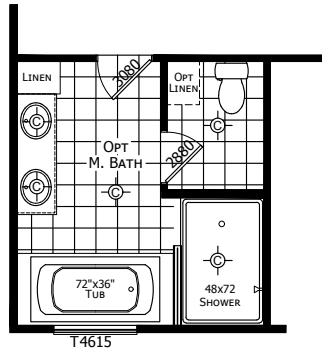

**Thoreau**  
Innovation Series

**Factory Expo**  
"Factory Direct Pricing"  
HOME CENTERS

Multi-Section  
3 Bedroom, 2 Bath  
Approx. 1,889 Sq. Ft.

Last Updated: 2-22-19

3401 W. Corsicana Highway, Athens, TX 75751