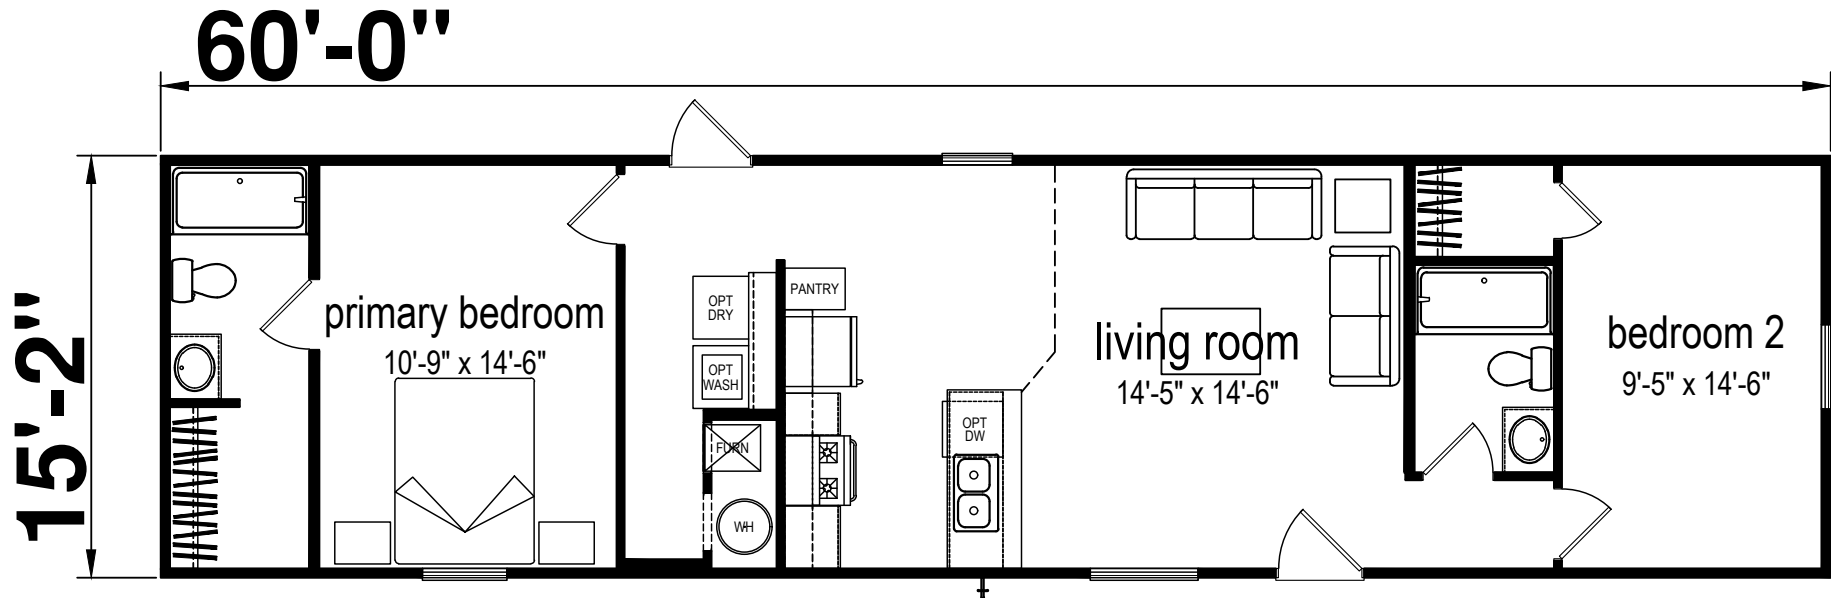

Violet

Prime Series

910 SQ. FT. (Approximate) 2 Bedroom, 2 Bath

CHAMPION[®]
HOMES CENTER

Last Updated: 5-2-23

CHAMPION HOMES CENTER
3401 W. Corsicana Hwy
Athens, Texas 75751

FactoryExpoDirect.net | 1-800-218-5309