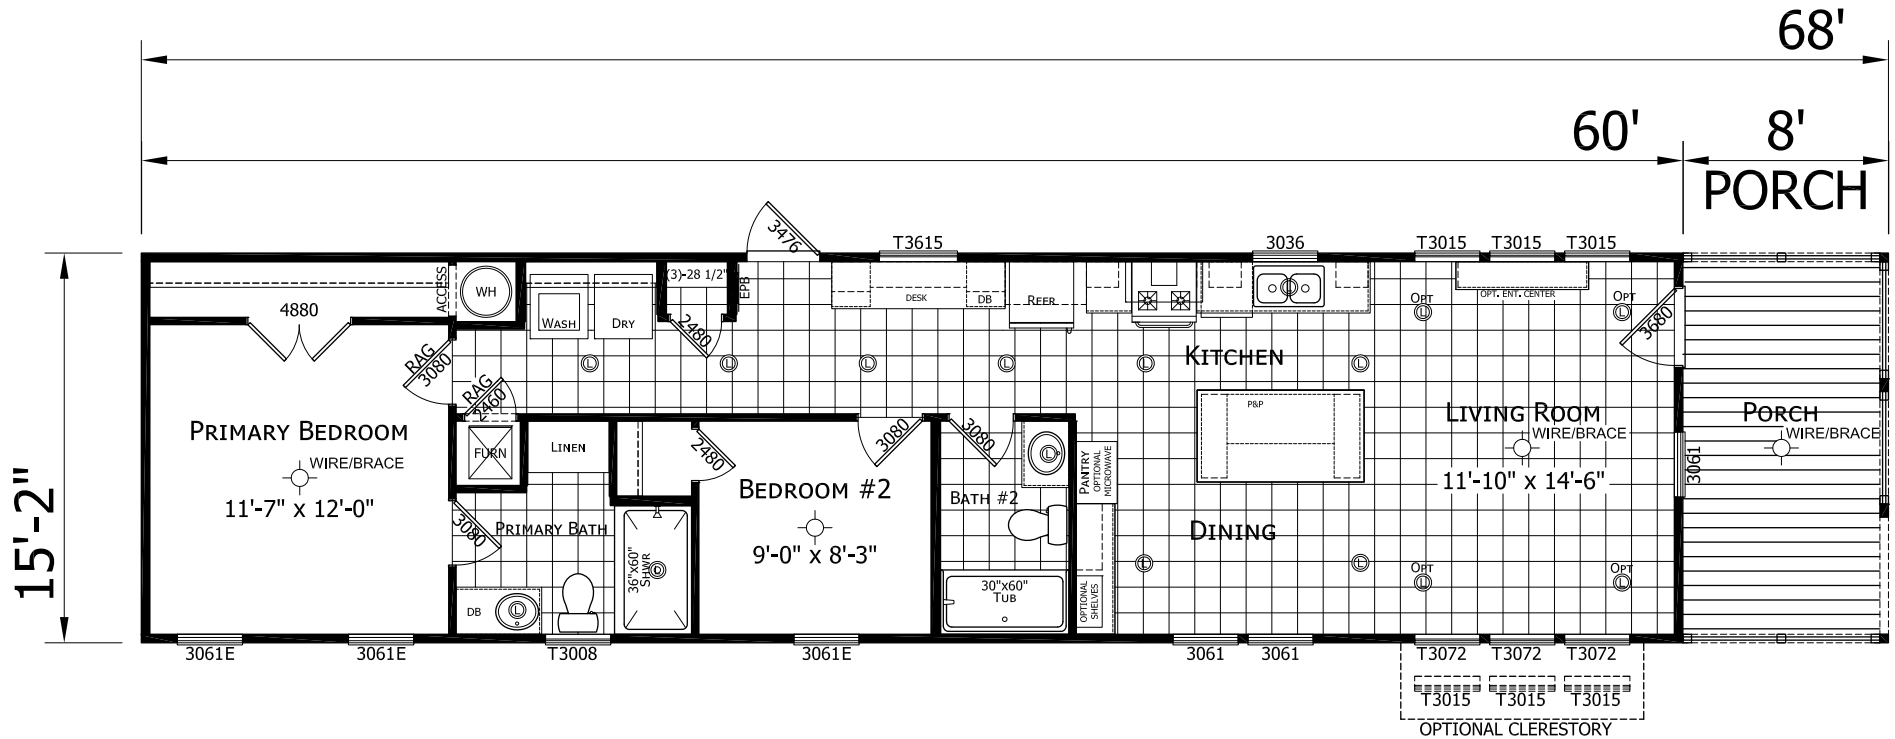

# Weatherford

Innovation Series

910 SQ. FT. (Approximate) 2 Bedrooms, 2 Bath

CHAMPION<sup>®</sup>  
HOMES CENTER

Last Updated: 6-20-22

**CHAMPION HOMES CENTER**  
3401 W. Corsicana Hwy  
Athens, Texas 75751