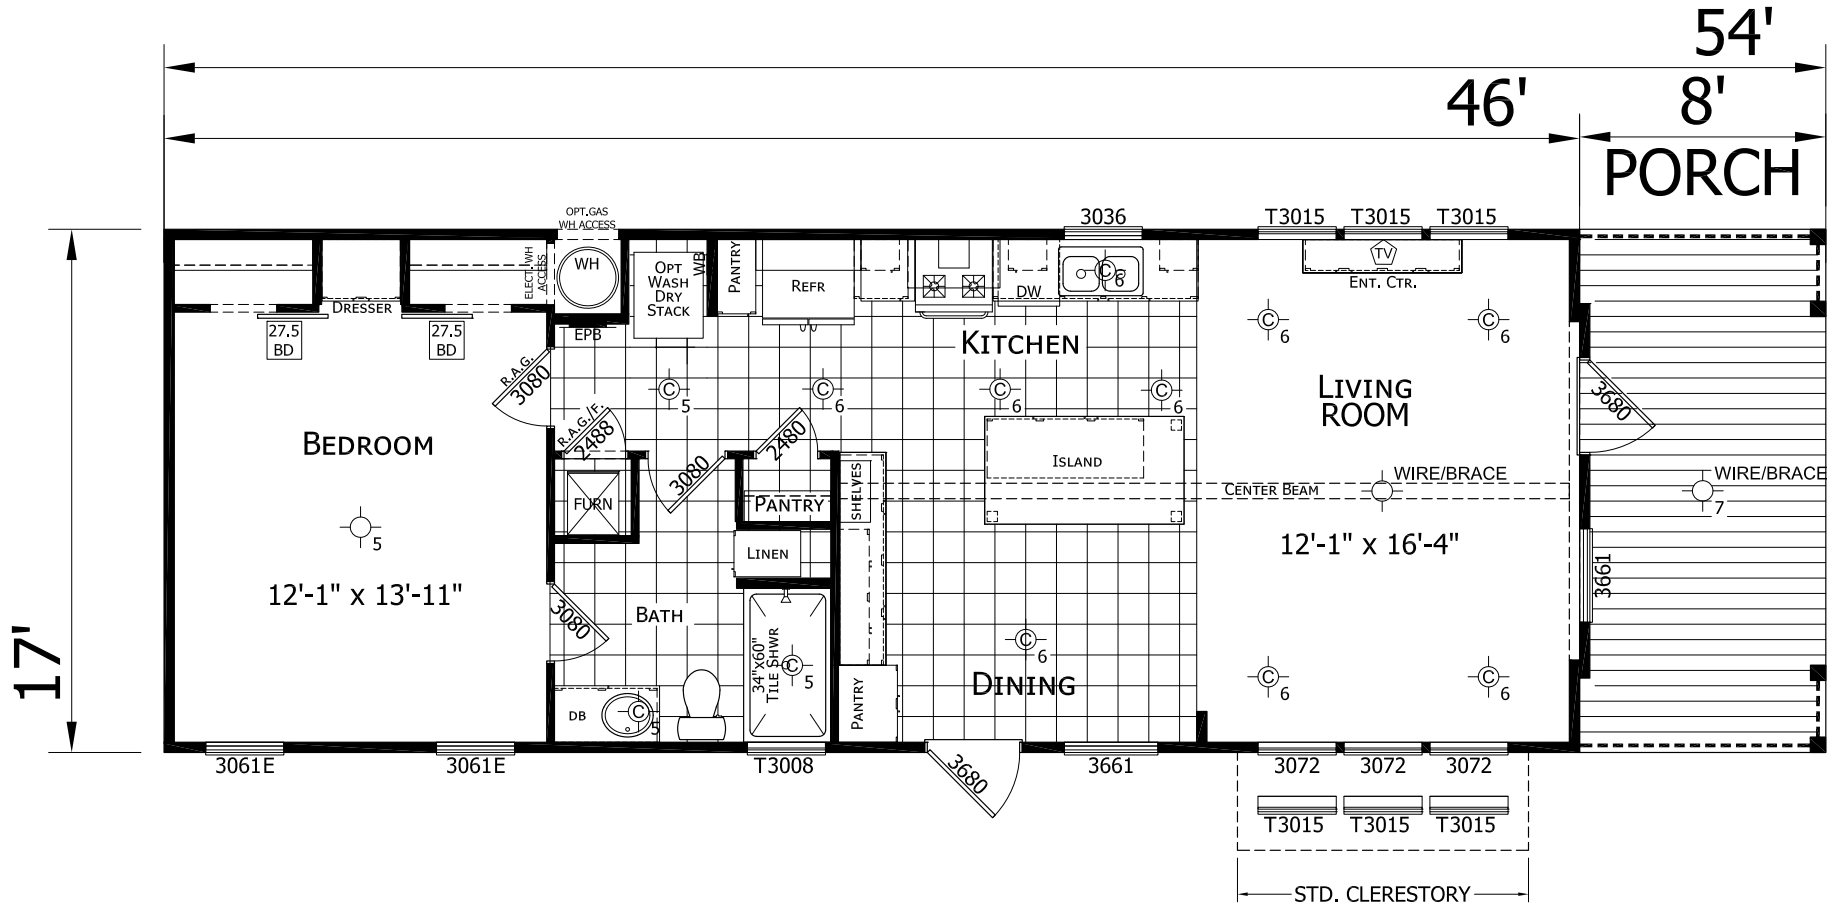

Winkler

Diamond Series

782 SQ. FT. (Approximate) 1 Bedroom, 1 Bath

Last Updated: 6-23-21

FACTORY EXPO HOME CENTERS

3401 W. Corsicana Hwy
Athens, Texas 75751

FactoryExpoDirect.net | 1-800-218-5309

IMPORTANT: Alta Cima Corp reserves the right to modify, cancel or substitute products or features of this event at any time without prior notice or obligation. Pictures and other promotional materials are representative and may depict or contain floor plans, square footages, elevations, options, upgrades, extra design features, decorations, floor coverings, specialty light fixtures, custom paint and wall coverings, window treatments, landscaping, sound and alarm systems, furnishings, appliances, and other designer/decorator features and amenities that are not included as part of the home and/or may not be available at all locations. Home, pricing and community information is subject to change, and homes to prior sale, at any time without notice or obligation. ©2020 Alta Cima Corp. All rights reserved.