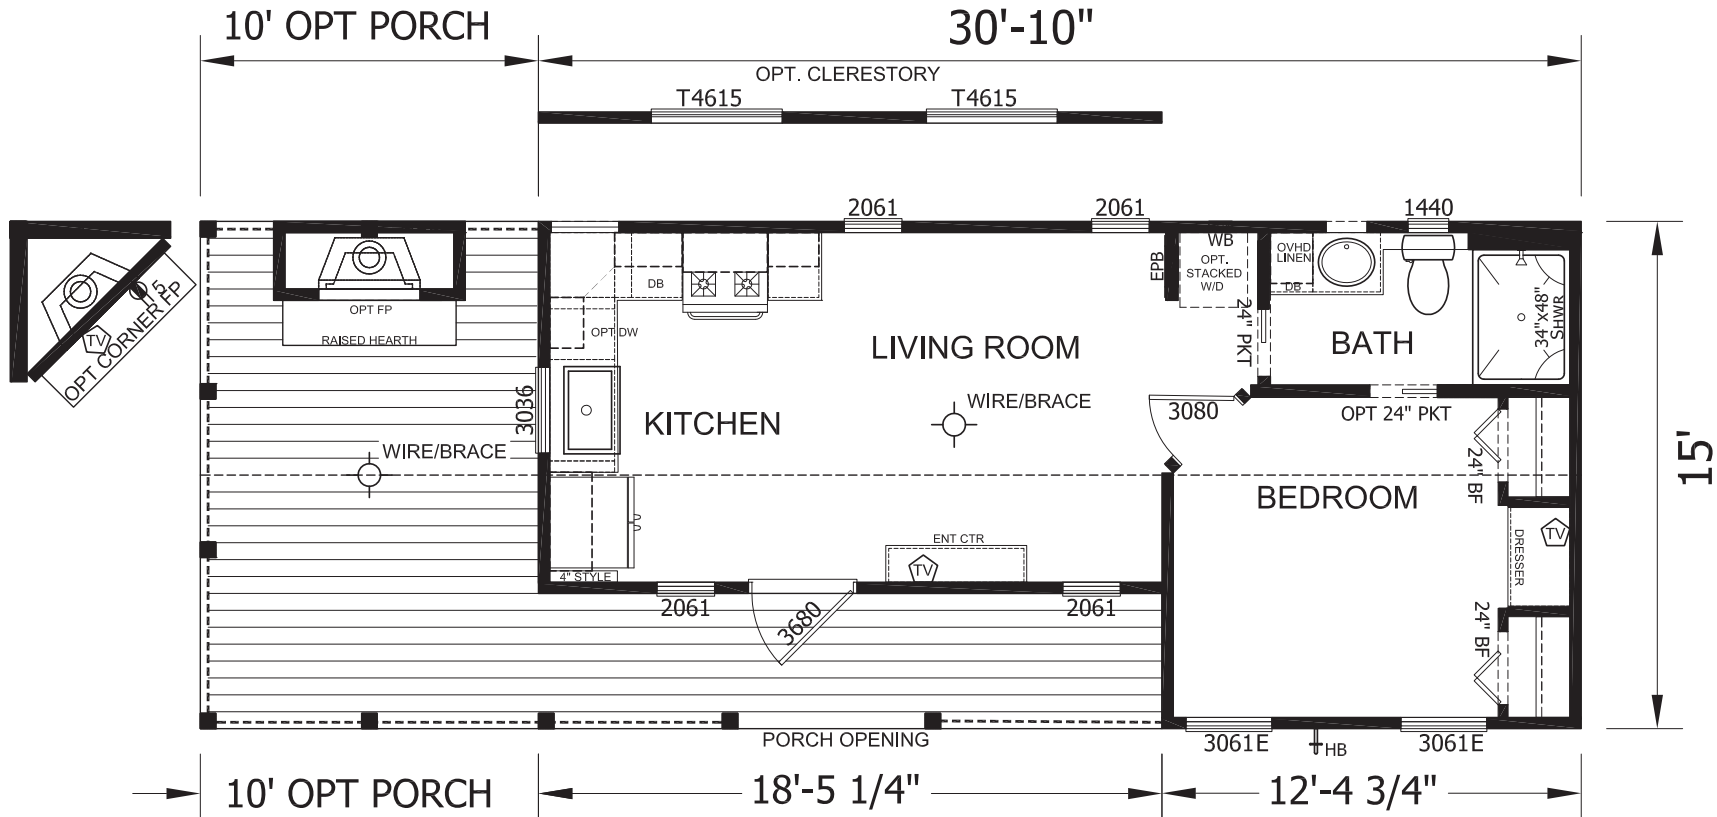

Butterfield

Imperial Series

399 SQ. FT. (Approximate) 1 Bedroom, 1 Bath

Park Models
"Factory Direct Value" **DIRECT**

Last Updated: 2-10-21

FACTORY EXPO HOME CENTERS
3401 W. Corsicana Highway
Athens, TX 75751