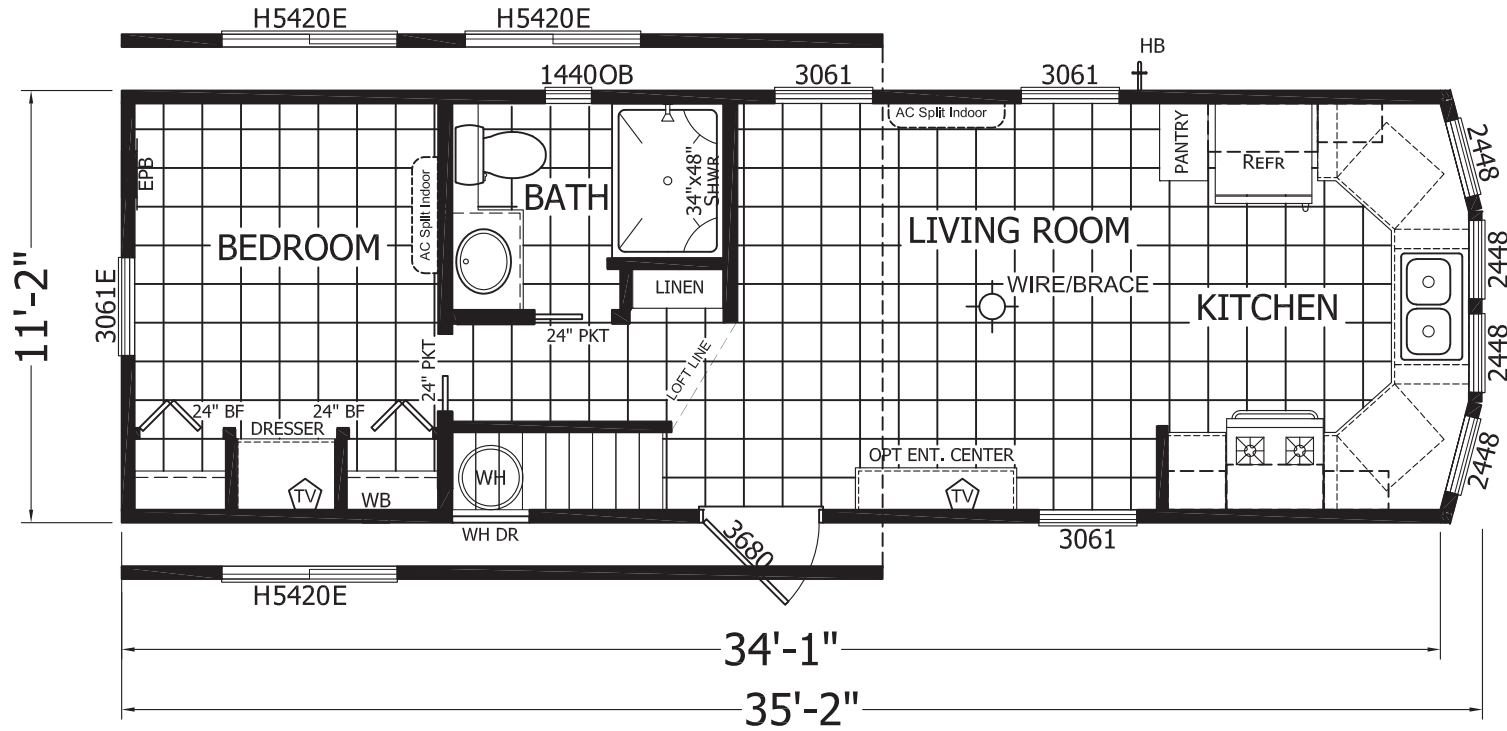

Harwell

Extreme Series

399 SQ. FT. (Approximate) 1 Bedroom, 1 Bath

Park Models
"Factory Direct Value" **DIRECT**

Last Updated: 2-24-22

LINO THROUGHOUT

FACTORY EXPO HOME CENTERS

3401 W. Corsicana Highway
Athens, TX 75751