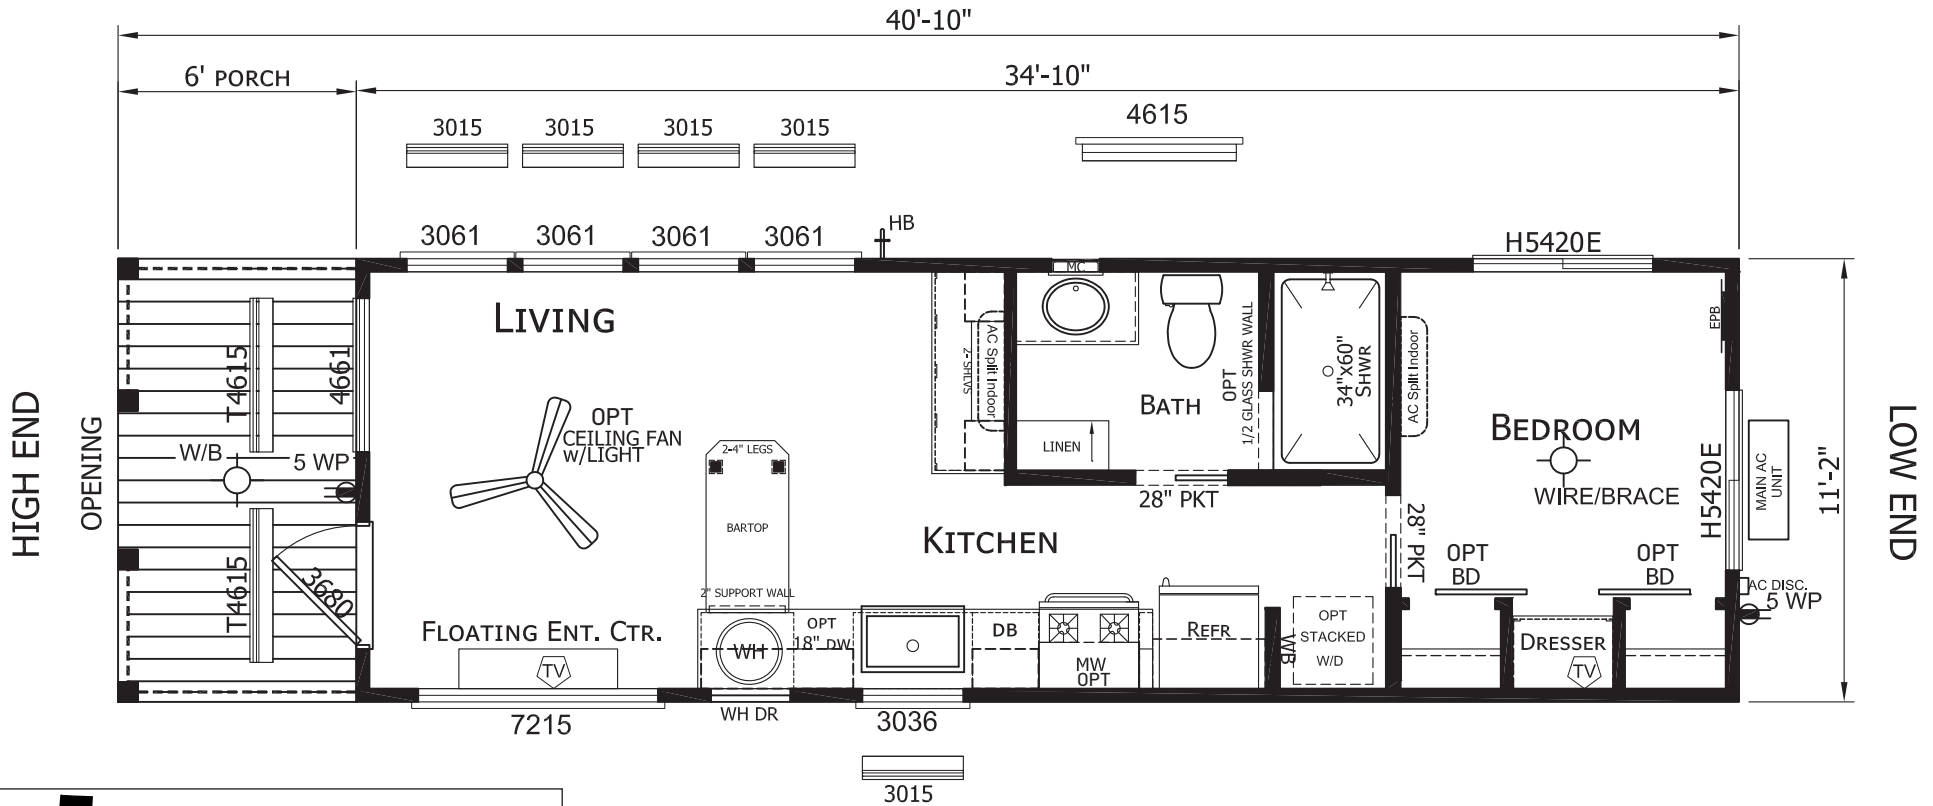

Pierson

Imperial Series

399 SQ. FT. (Approximate) 1 Bedroom, 1 Bath

Last Updated: 6-14-24

OPT
* MONO SLOPE ROOF *

LINO THROUGHOUT

FACTORY EXPO HOME CENTERS
3401 W. Corsicana Highway
Athens, TX 75751

AT.ParkModelsDirect.com | 1-800-965-9693