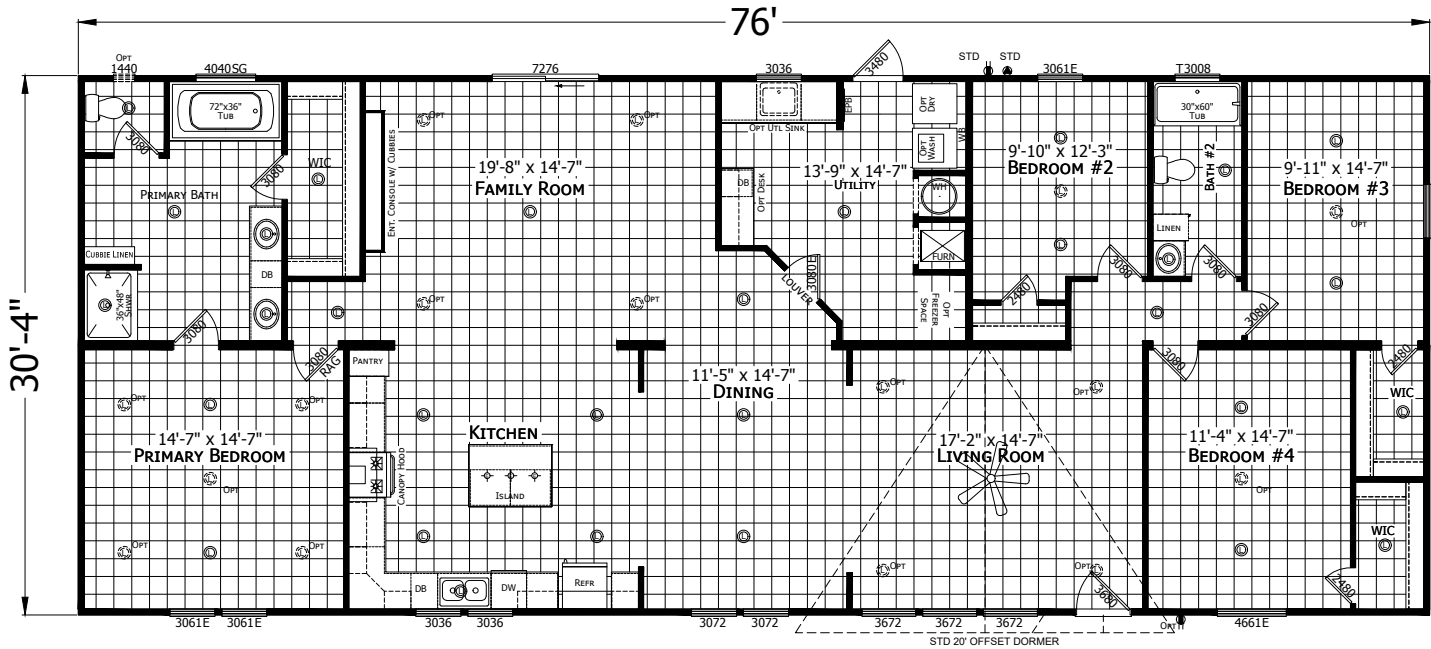

# Blackburn

Redman New Moon Series - Multi Section

2305 SQ. FT. (Approximate) 4 Bedroom, 2 Bath

Last Updated: 1-14-25

**CHAMPION HOMES CENTER**  
501A S. Burleson Blvd.  
Burleson, TX 76028

**FactoryDirectTexas.com | 1-800-965-3721**