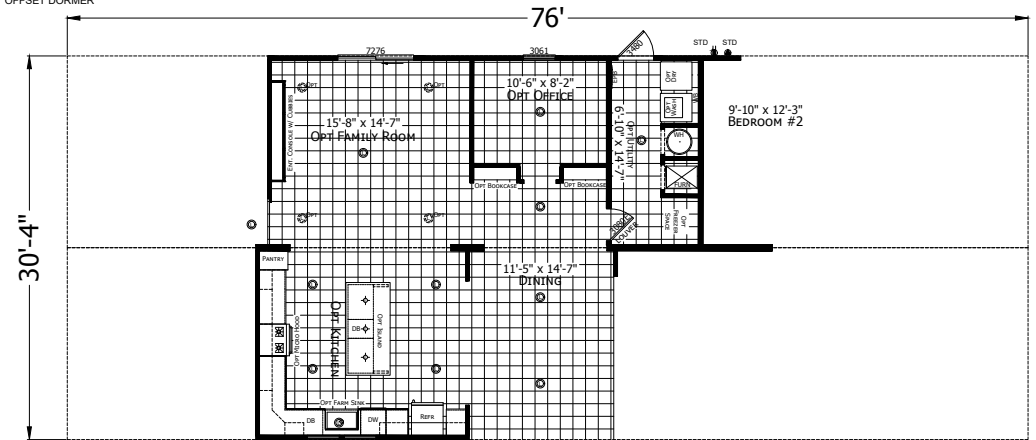

# Blackburn

Redman New Moon Series - Multi Section

2305 SQ. FT. (Approximate) 4 Bedroom, 2 Bath

Last Updated: 1-14-25

**CHAMPION HOMES CENTER**  
501A S. Burleson Blvd.  
Burleson, TX 76028

**FactoryDirectTexas.com | 1-800-965-3721**