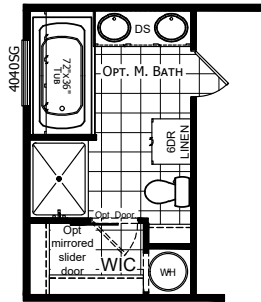

Blossom

Champion Select Series

Factory Expo

"Factory Direct Pricing" HOME CENTERS

2 Bedrooms, 2 Baths
Approx. 849 Sq. Ft.

Last Updated: 7-24-19

15'-2"

56'

OPTIONAL 48"X60" SHOWER

NOTE:
FLOORPLAN SUBJECT TO MINOR
CHANGE WITHOUT NOTICE.

501A S. Burleson Blvd.,
Burleson, TX 76028

I authorize Factory Expo to build my house, per this plan.

X _____

Customer Signature/Date