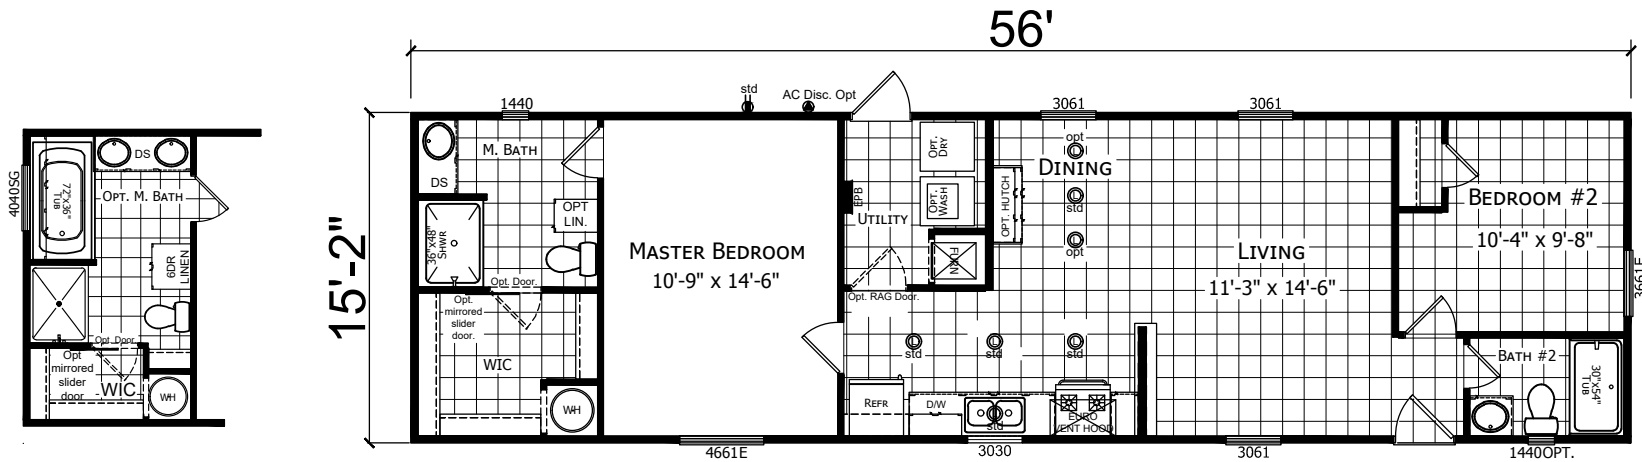

Blossom

Champion Select Series

Factory Expo

"Factory Direct Pricing" HOME CENTERS

2 Bedrooms, 2 Baths
Approx. 849 Sq. Ft.

Last Updated: 7-24-19

15'-2"

56'

OPTIONAL 48"X60" SHOWER

NOTE:
FLOORPLAN SUBJECT TO MINOR
CHANGE WITHOUT NOTICE.

501A S. Burleson Blvd.,
Burleson, TX 76028

I authorize Factory Expo to build my house, per this plan.

X _____

Customer Signature/Date