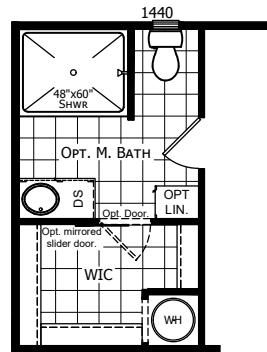

Blossom

Champion Select Series

Factory Expo

"Factory Direct Pricing" HOME CENTERS

2 Bedrooms, 2 Baths
Approx. 849 Sq. Ft.

Last Updated: 7-24-19

15'-2"

56'

OPTIONAL 48"X60" SHOWER

NOTE:
FLOORPLAN SUBJECT TO MINOR
CHANGE WITHOUT NOTICE.

501A S. Burleson Blvd.,
Burleson, TX 76028

I authorize Factory Expo to build my house, per this plan.

X _____

Customer Signature/Date