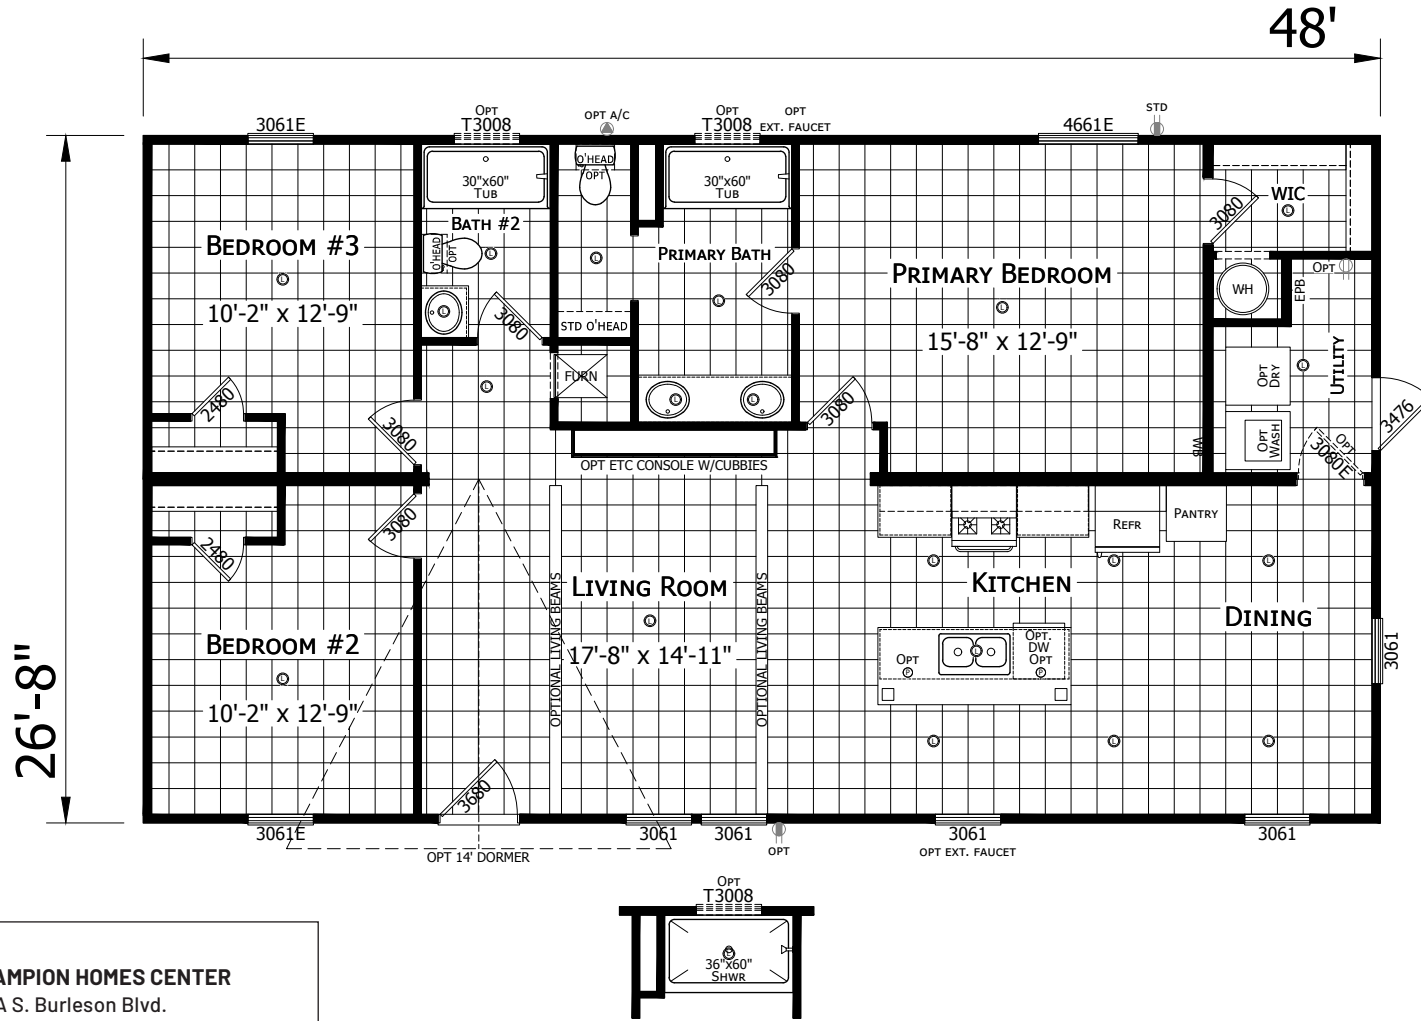

Breton

Redman Classic Series - Multi Section

1,280 SQ. FT. (Approximate) 3 Bedroom, 2 Bath

Last Updated: 1-8-24

CHAMPION HOMES CENTER
501A S. Burleson Blvd.
Burleson, TX 76028

FactoryDirectTexas.com | 1-800-965-3721