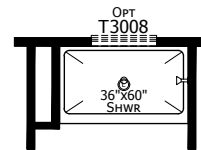

Breton

Redman Classic Series - Multi Section

1,280 SQ. FT. (Approximate) 3 Bedroom, 2 Bath

Last Updated: 1-8-24

CHAMPION HOMES CENTER
501A S. Burleson Blvd.
Burleson, TX 76028

FactoryDirectTexas.com | 1-800-965-3721