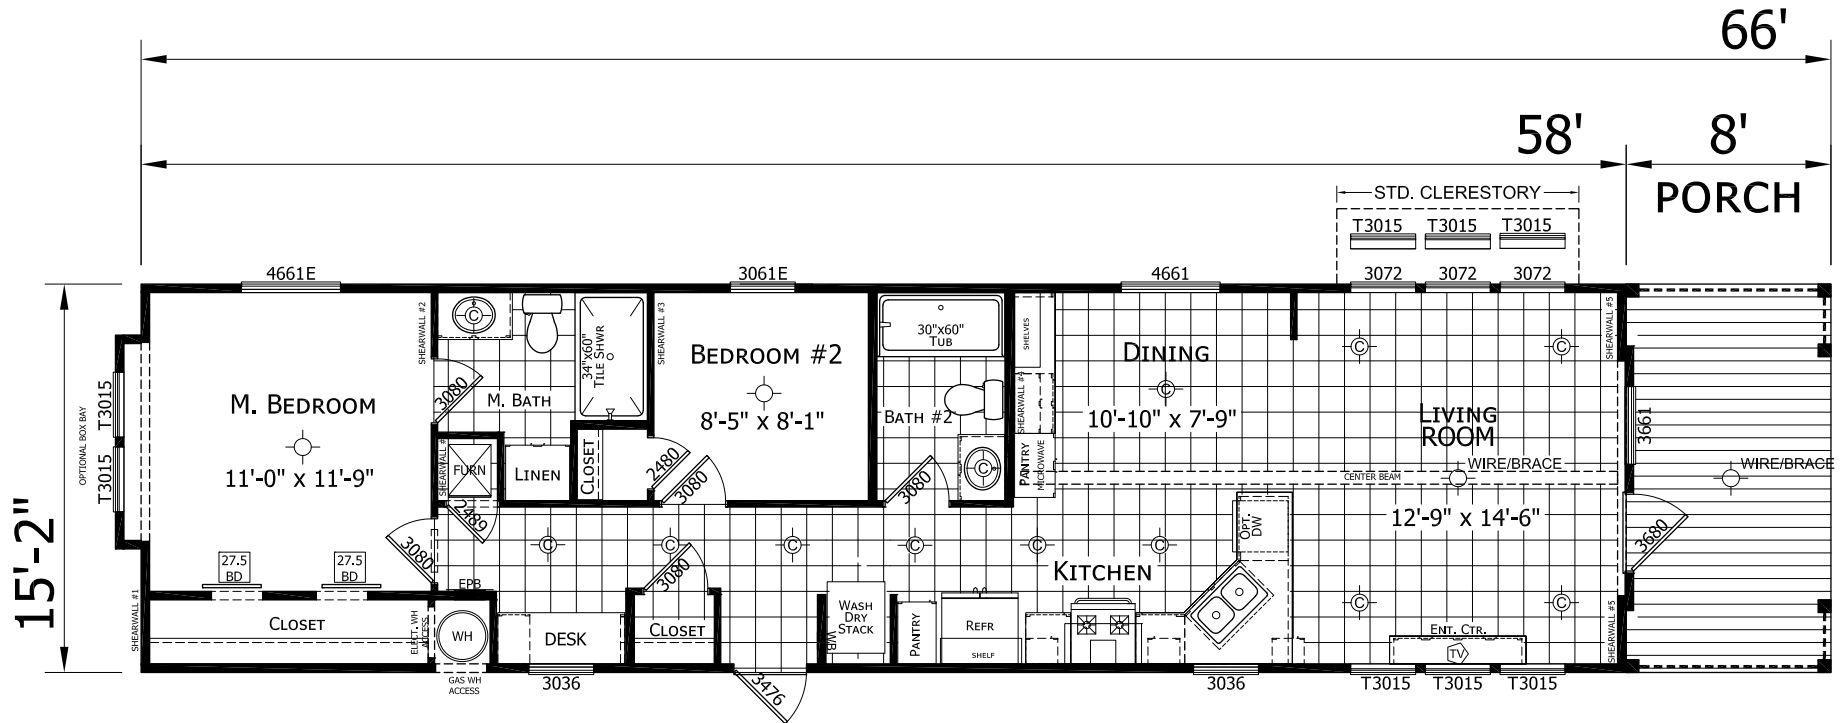

Brewster

Diamond Series

880 SQ. FT. (Approximate) 2 Bedroom, 2 Bath

Last Updated: 11-22-24

CHAMPION HOMES CENTER
501A S. Burseson Blvd.
Burleson, TX 76028

FactoryDirectTexas.com | 1-800-965-3721

IMPORTANT: Champion Homes reserves the right to modify, cancel or substitute products or features of this event at any time without prior notice or obligation. Pictures and other promotional materials are representative and may depict or contain floor plans, square footages, elevations, options, upgrades, extra design features, decorations, floor coverings, specialty light fixtures, custom paint and wall coverings, window treatments, landscaping, sound and alarm systems, furnishings, appliances, and other designer/decorator features and amenities that are not included as part of the home and/or may not be available at all locations. Home, pricing and community information is subject to change, and homes to prior sale, at any time without notice or obligation. ©2020 Champion Homes. All rights reserved.