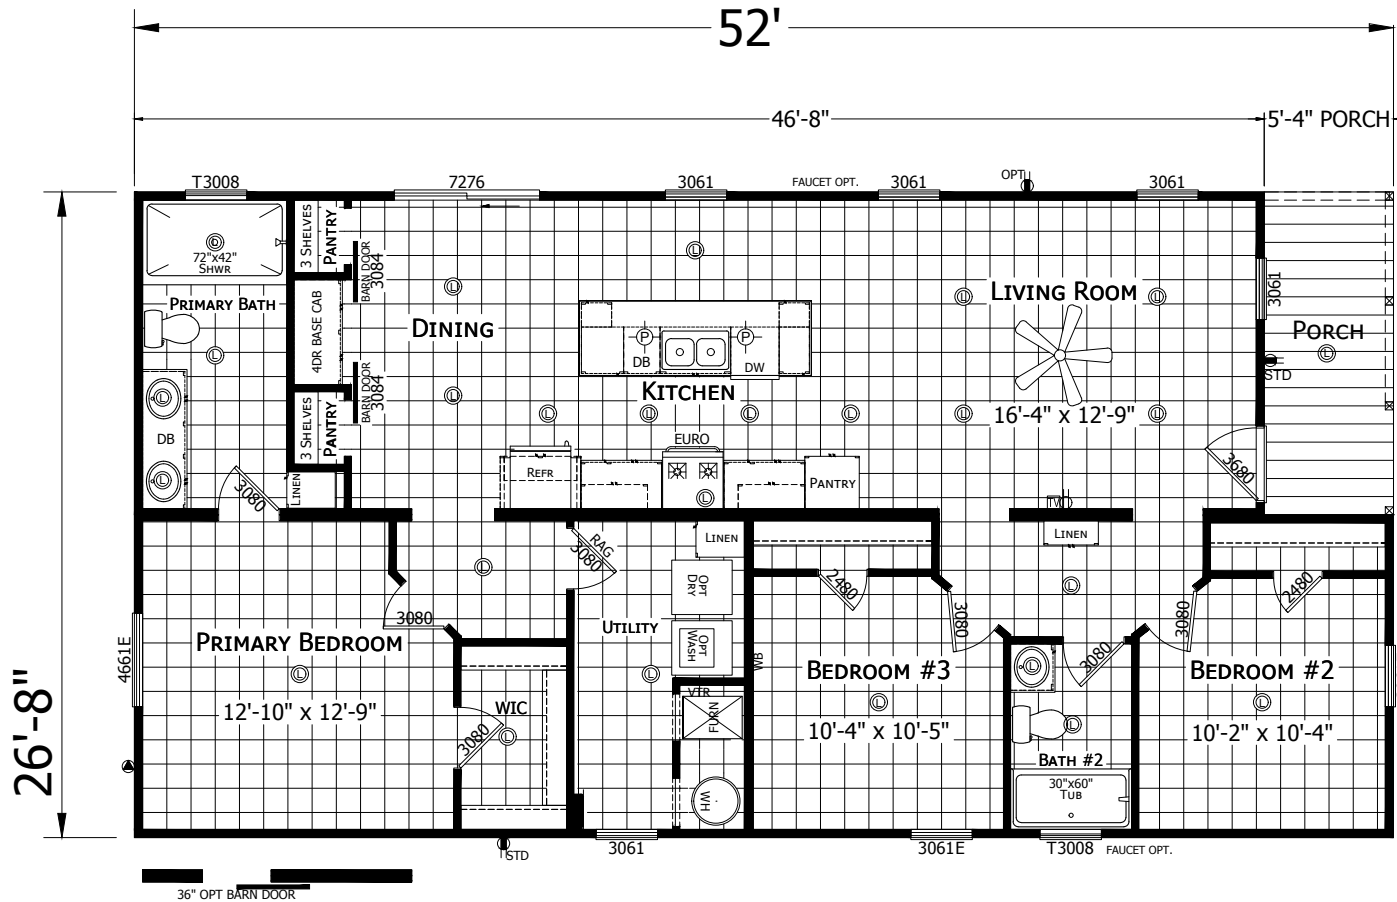

# Brigg

Redman New Moon Series - Multi Section

1,387 SQ. FT. (Approximate) 3 Bedroom, 2 Bath

Last Updated: 1-9-25

**CHAMPION HOMES CENTER**  
501A S. Burleson Blvd.  
Burleson, TX 76028

**FactoryDirectTexas.com | 1-800-965-3721**