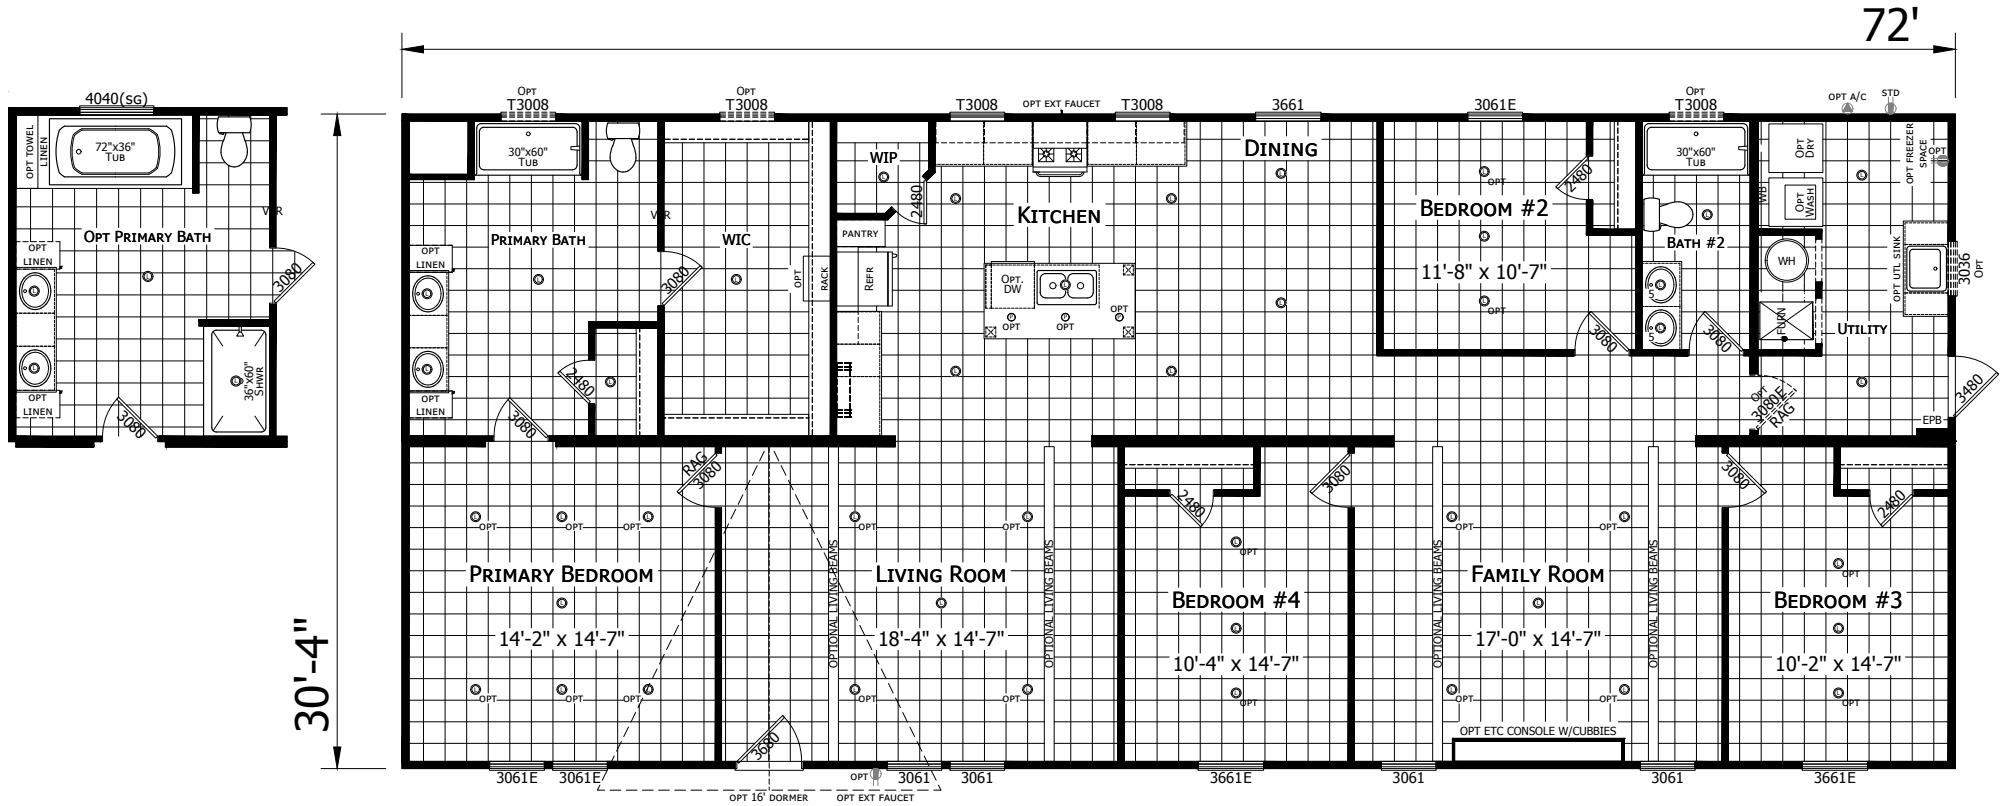

Carson

Redman Classic Series - Multi Section

2184 SQ. FT. (Approximate) 4 Bedroom, 2 Bath

Last Updated: 10-3-24

CHAMPION HOMES CENTER
501A S. Burluson Blvd.
Burluson, TX 76028

FactoryDirectTexas.com | 1-800-965-3721