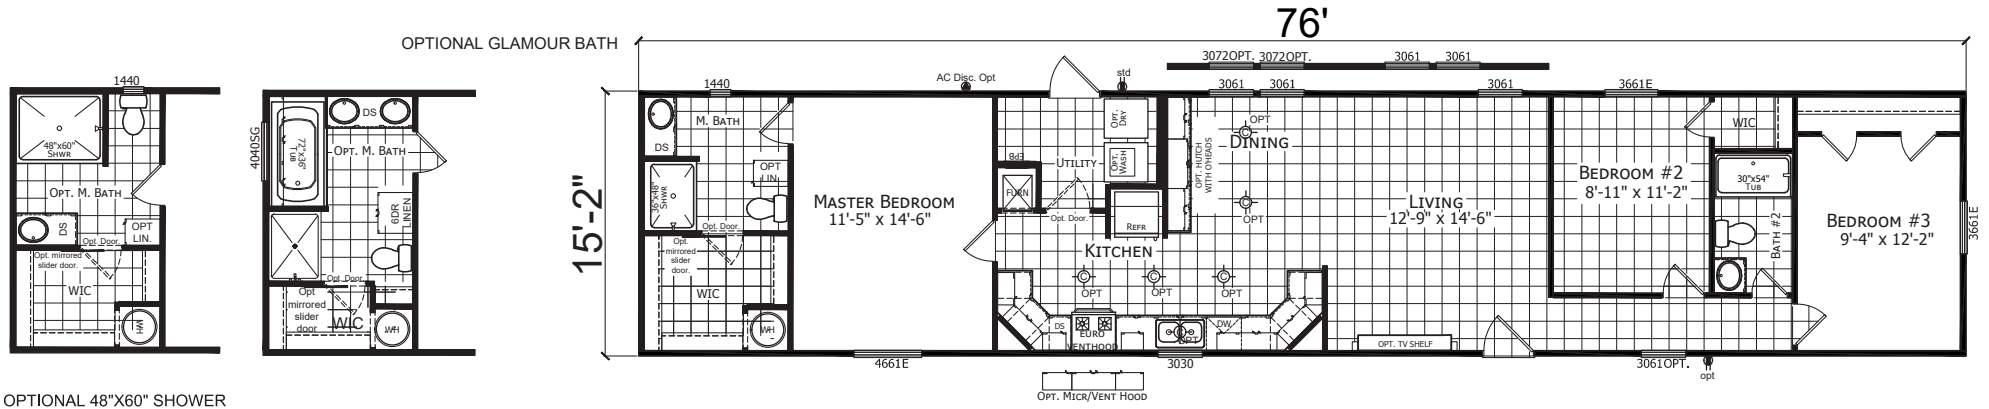

Ellison

Champion Select Series

Factory Expo

"Factory Direct Pricing" HOME CENTERS

3 Bedrooms, 2 Baths
Approx. 1,152 Sq. Ft.

Last Updated: 2-20-19

OPTIONAL 48"X60" SHOWER

501A S. Burleson Blvd.,
Burleson, TX 76028