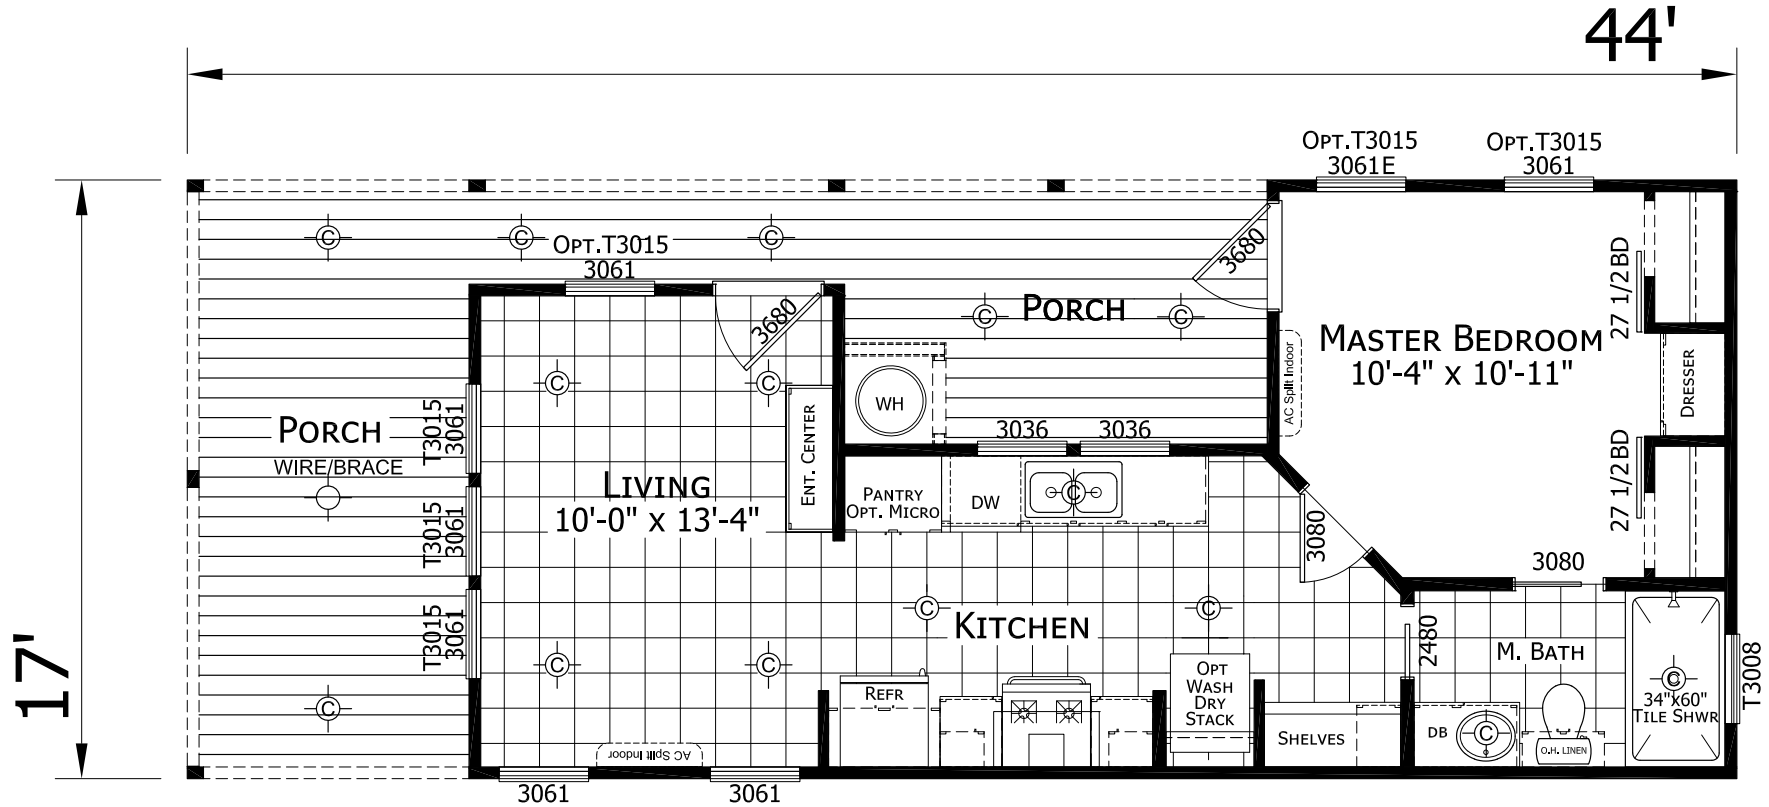

Ferndale

Tiny Home Series

480 SQ. FT. (Approximate) 1 Bedroom, 1 Bath

Last Updated: 11-22-24

CHAMPION HOMES CENTER
501A S. Burlison Blvd.
Burlison, TX 76028

FactoryDirectTexas.com | 1-800-965-3721

IMPORTANT: Champion Homes reserves the right to modify, cancel or substitute products or features of this event at any time without prior notice or obligation. Pictures and other promotional materials are representative and may depict or contain floor plans, square footages, elevations, options, upgrades, extra design features, decorations, floor coverings, specialty light fixtures, custom paint and wall coverings, window treatments, landscaping, sound and alarm systems, furnishings, appliances, and other designer/decorator features and amenities that are not included as part of the home and/or may not be available at all locations. Home, pricing and community information is subject to change, and homes to prior sale, at any time without notice or obligation. ©2020 Champion Homes. All rights reserved.