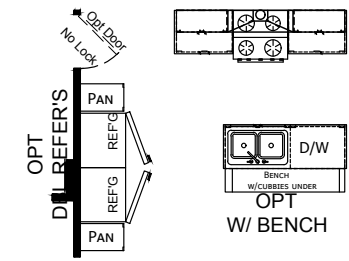

Healdton

Champion Select Series

Factory Expo

"Factory Direct Pricing" HOME CENTERS

3 Bedrooms, 2 Baths
Approx. 1153 Sq. Ft.

Last Updated: 5-7-20

501A S. Burleson Blvd.,
Burleson, TX 76028

I authorize Factory Expo to build my house, per this plan.