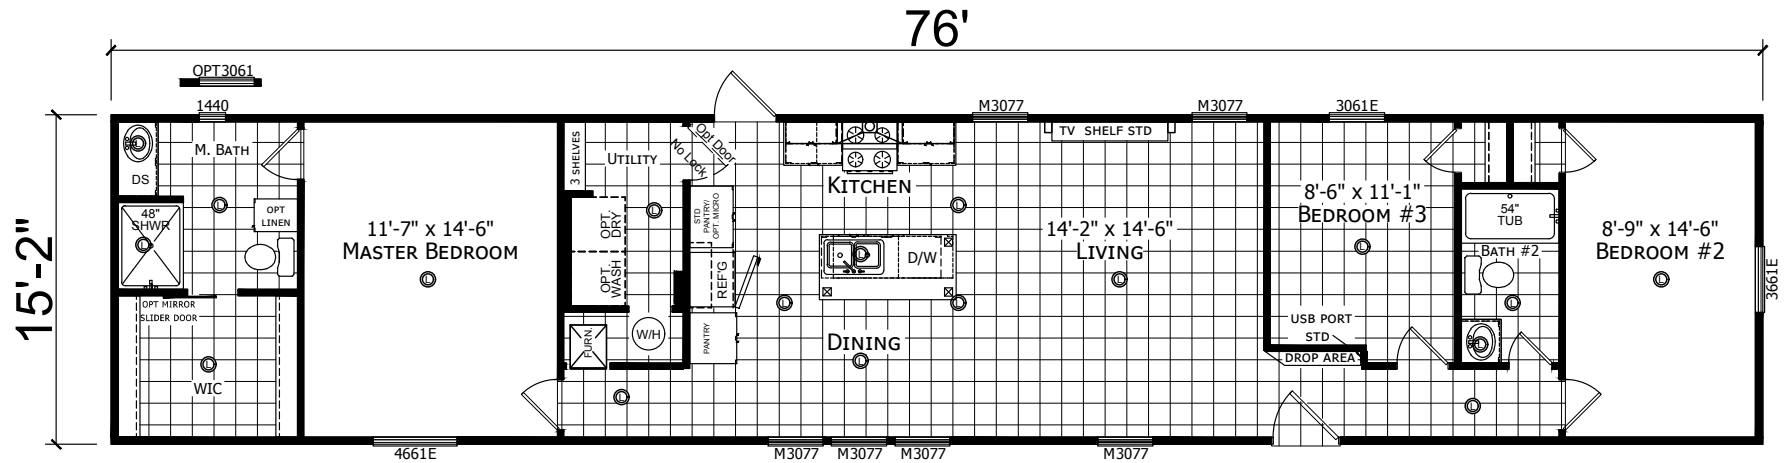

Healdton

Champion Select Series

Factory Expo

"Factory Direct Pricing" HOME CENTERS

3 Bedrooms, 2 Baths
Approx. 1153 Sq. Ft.

Last Updated: 5-7-20

501A S. Burleson Blvd.,
Burleson, TX 76028

I authorize Factory Expo to build my house, per this plan.