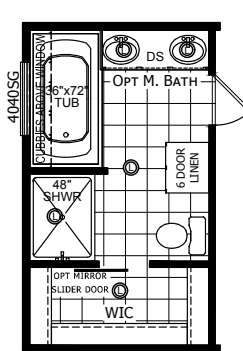

Healdton

Champion Select Series

Factory Expo

"Factory Direct Pricing" HOME CENTERS

3 Bedrooms, 2 Baths
Approx. 1153 Sq. Ft.

Last Updated: 5-7-20

501A S. Burleson Blvd.,
Burleson, TX 76028

I authorize Factory Expo to build my house, per this plan.