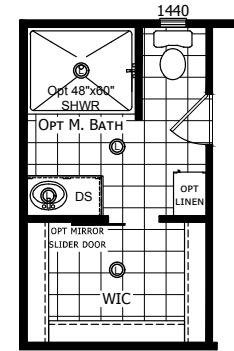

Healdton

Champion Select Series

Factory Expo

"Factory Direct Pricing" HOME CENTERS

3 Bedrooms, 2 Baths
Approx. 1153 Sq. Ft.

Last Updated: 5-7-20

501A S. Burleson Blvd.,
Burleson, TX 76028

I authorize Factory Expo to build my house, per this plan.