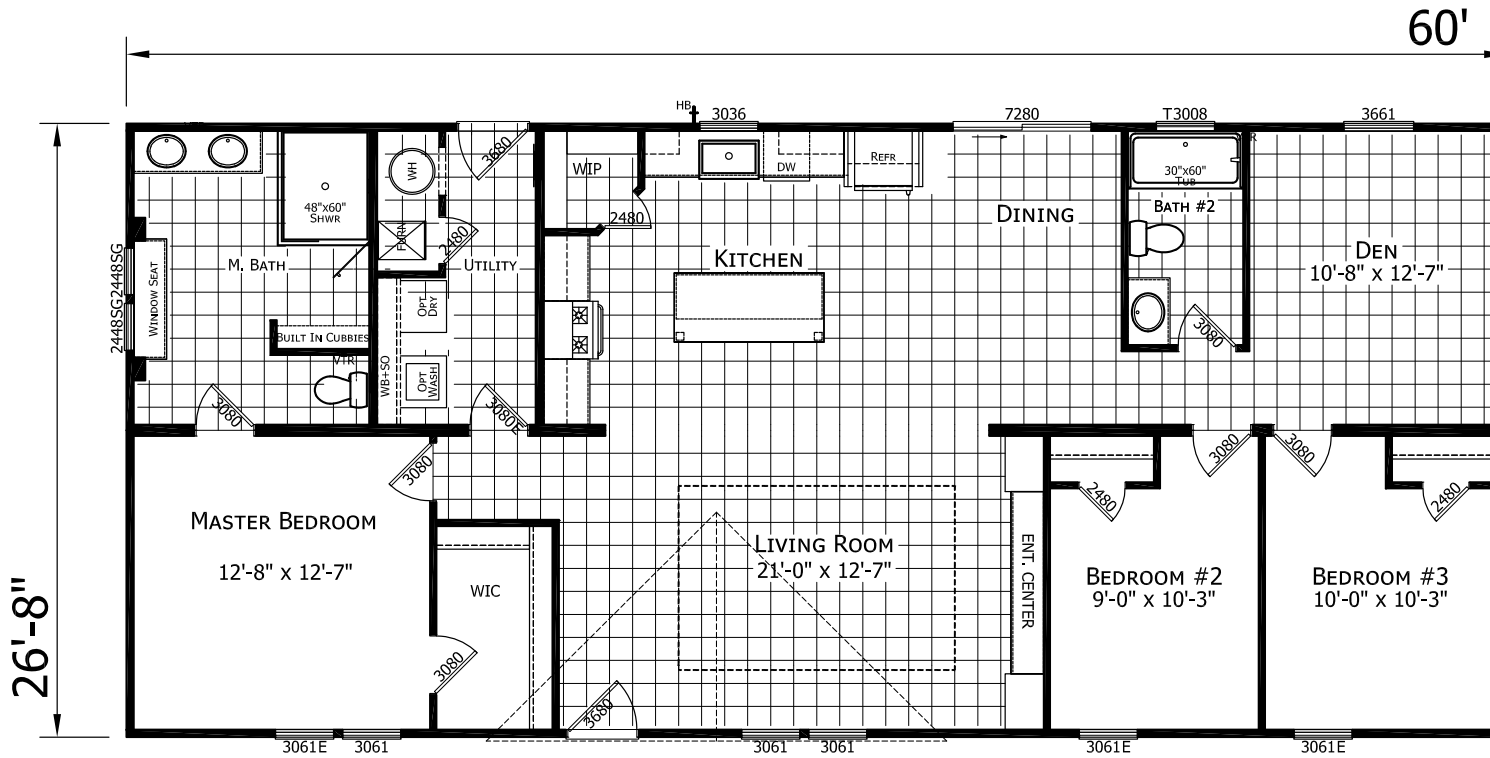

# Hurley

Ascend Series

1,600 SQ. FT. (Approximate) 3 Bedroom, 2 Bath

Last Updated: 10-30-24

**CHAMPION HOMES CENTER**  
501A S. Burleson Blvd.  
Burleson, TX 76028

**FactoryDirectTexas.com | 1-800-965-3721**