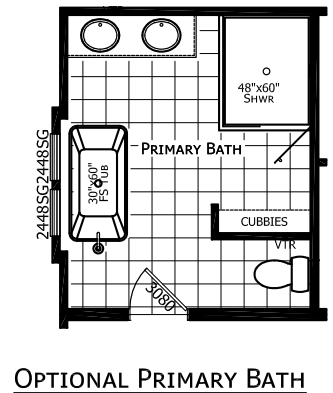

# Hurley

Ascend Series

1,600 SQ. FT. (Approximate) 3 Bedroom, 2 Bath

Last Updated: 10-30-24

**CHAMPION HOMES CENTER**  
501A S. Burleson Blvd.  
Burleson, TX 76028

**FactoryDirectTexas.com | 1-800-965-3721**