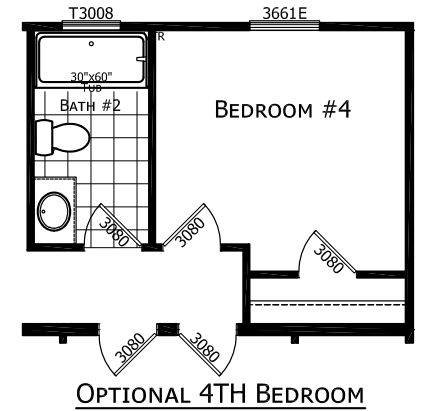

# Hurley

Ascend Series

1,600 SQ. FT. (Approximate) 3 Bedroom, 2 Bath

Last Updated: 10-30-24

**CHAMPION HOMES CENTER**  
501A S. Burleson Blvd.  
Burleson, TX 76028

**FactoryDirectTexas.com | 1-800-965-3721**