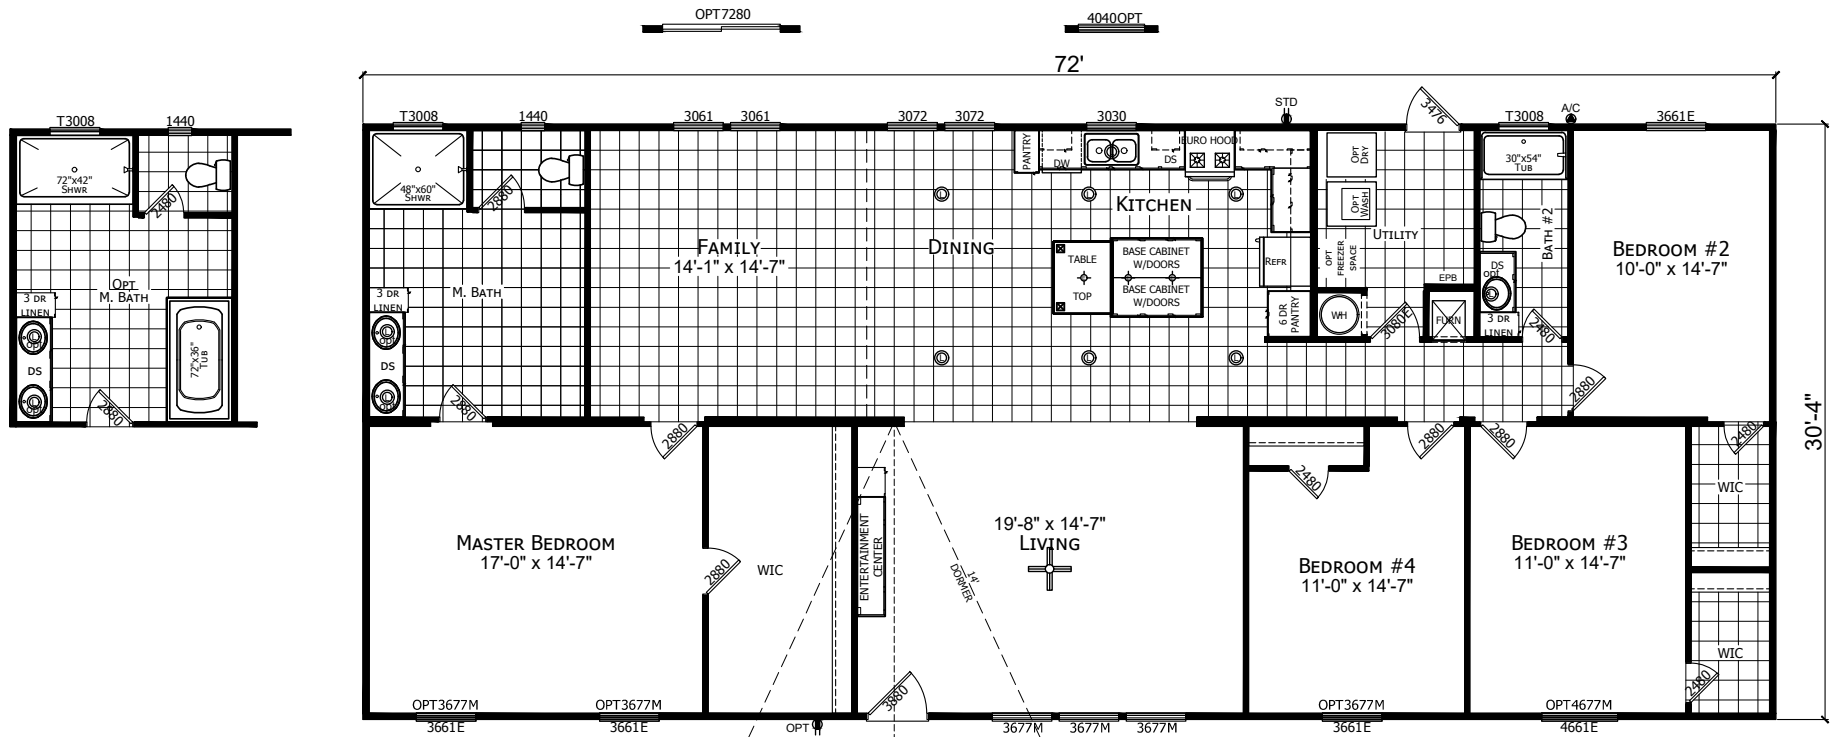

McCullar

Redman New Moon Series, Multi-Section

Factory Expo

"Factory Direct Pricing" HOME CENTERS

4 Bedrooms, 2 Baths
Approx. 2,184 Sq. Ft.

Last Updated: 2-20-19

501A S. Burleson Blvd.,
Burleson, TX 76028

I authorize Factory Expo to build my house, per this plan.