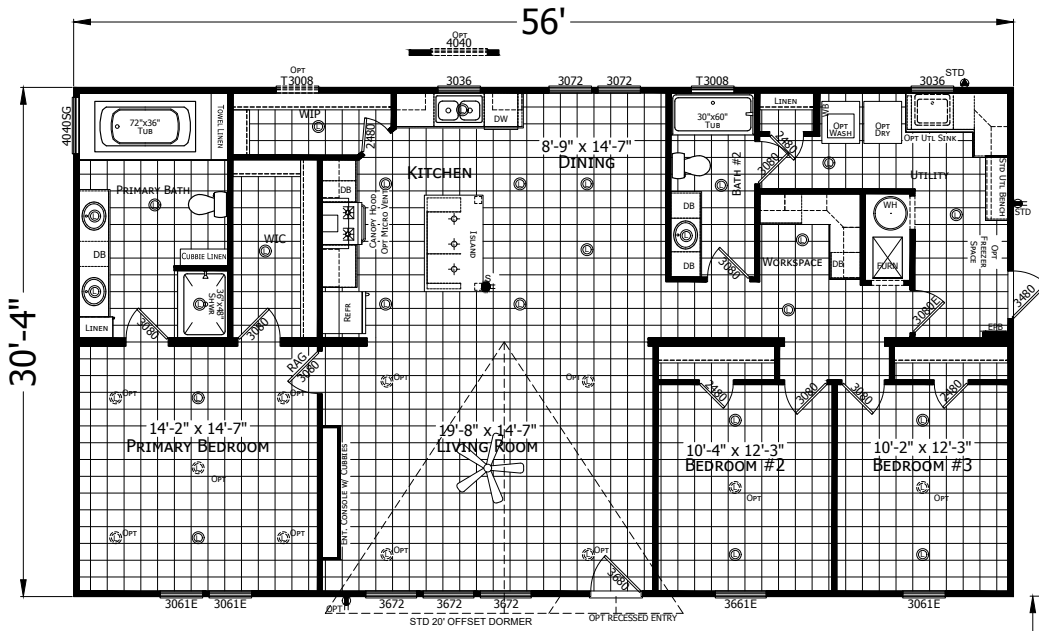

Meadowcrest

Redman New Moon Series - Multi Section

1699 SQ. FT. (Approximate) 3 Bedroom, 2 Bath

Last Updated: 1-14-25

CHAMPION HOMES CENTER
501A S. Burleson Blvd.
Burleson, TX 76028

FactoryDirectTexas.com | 1-800-965-3721