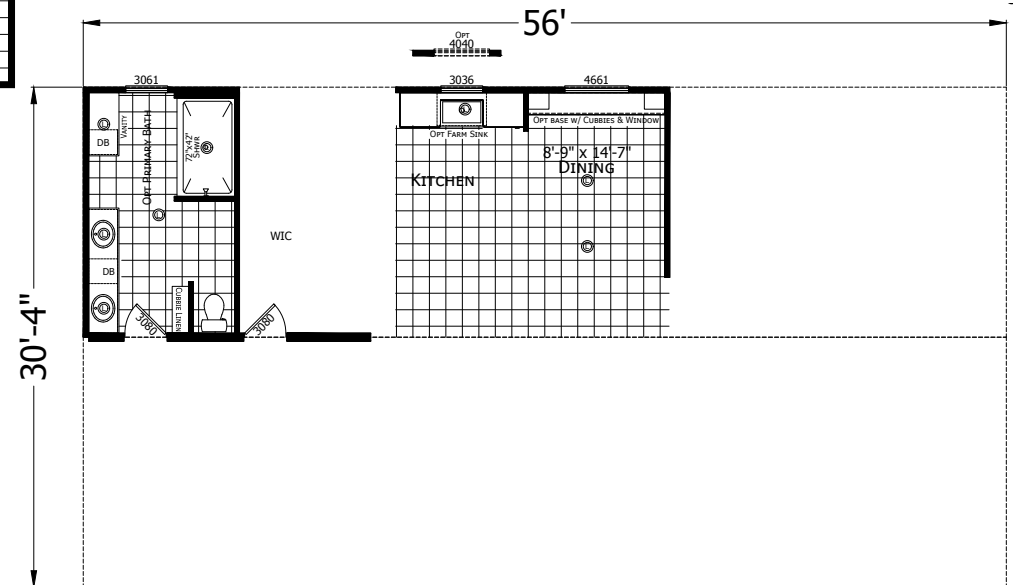

Meadowcrest

Redman New Moon Series - Multi Section

1699 SQ. FT. (Approximate) 3 Bedroom, 2 Bath

Last Updated: 1-14-25

CHAMPION HOMES CENTER
501A S. Burleson Blvd.
Burleson, TX 76028

FactoryDirectTexas.com | 1-800-965-3721