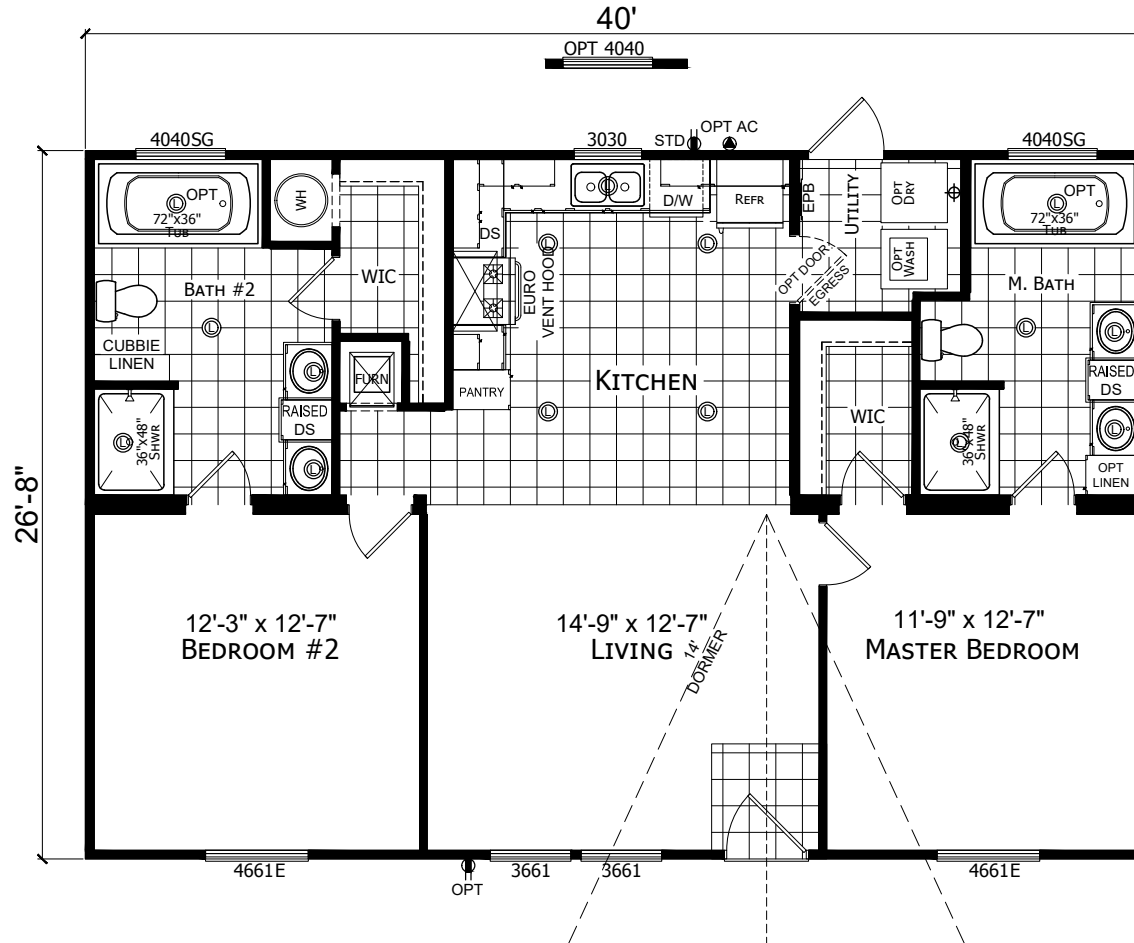

Monterrey

Champion Select Series

Factory Expo

"Factory Direct Pricing" HOME CENTERS

2 Bedrooms, 2 Baths
Approx. 1,067 Sq. Ft.

Last Updated: 4-10-20

501A S. Burleson Blvd.,
Burleson, TX 76028

I authorize Factory Expo to build my house, per this plan.