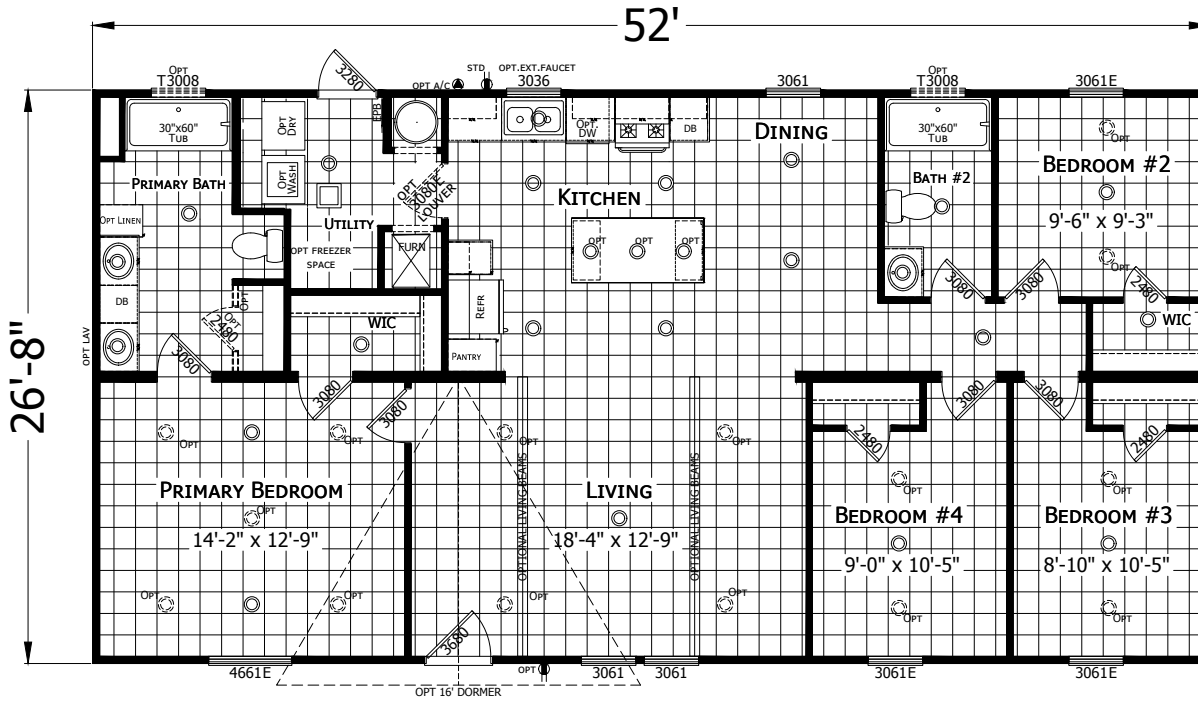

Murphy

Redman Classic Series - Multi Section

1,387 SQ. FT. (Approximate) 4 Bedroom, 2 Bath

Last Updated: 1-9-25

CHAMPION HOMES CENTER
501A S. Burseson Blvd.
Burseson, TX 76028

FactoryDirectTexas.com | 1-800-965-3721