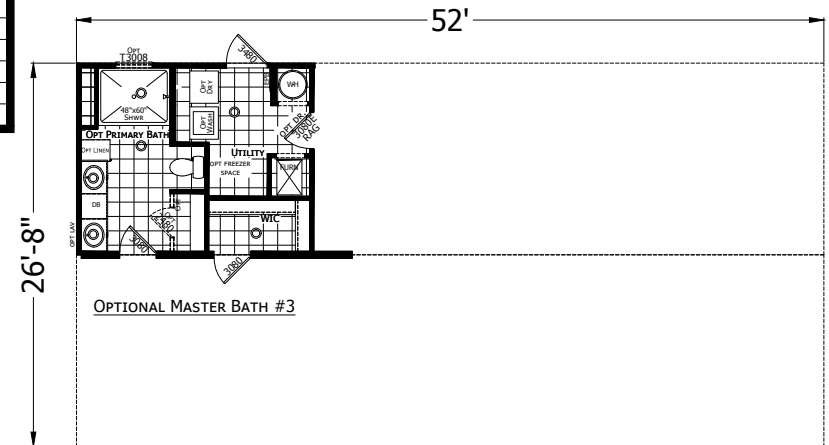

Murphy

Redman Classic Series - Multi Section

1,387 SQ. FT. (Approximate) 4 Bedroom, 2 Bath

Last Updated: 1-9-25

CHAMPION HOMES CENTER
501A S. Burseson Blvd.
Burseson, TX 76028

FactoryDirectTexas.com | 1-800-965-3721