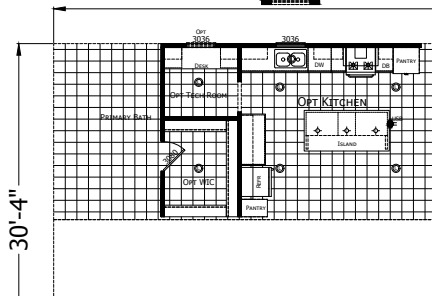

Nannette

Redman New Moon Series - Multi Section

2,305 SQ. FT. (Approximate) 4 Bedroom, 2 Bath

Last Updated: 1-9-25

OPTIONAL GLAMOUR W/ 72" SHOWER

OPTIONAL GLAMOUR BATH

ALTERNATE KITCHEN & TECH ROOM

OPTIONAL 5TH BEDROOM & 3RD BATH

OPTIONAL GLAMOUR W/ 72" SHOWER & TECH ROOM

CHAMPION HOMES CENTER
501A S. Burlison Blvd.
Burlison, TX 76028

FactoryDirectTexas.com | 1-800-965-3721

IMPORTANT: Champion Homes reserves the right to modify, cancel or substitute products or features of this event at any time without prior notice or obligation. Pictures and other promotional materials are representative and may depict or contain floor plans, square footages, elevations, options, upgrades, extra design features, decorations, floor coverings, specialty light fixtures, custom paint and wall coverings, window treatments, landscaping, sound and alarm systems, furnishings, appliances, and other designer/decorator features and amenities that are not included as part of the home and/or may not be available at all locations. Home, pricing and community information is subject to change, and homes to prior sale, at any time without notice or obligation. ©2020 Champion Homes. All rights reserved.