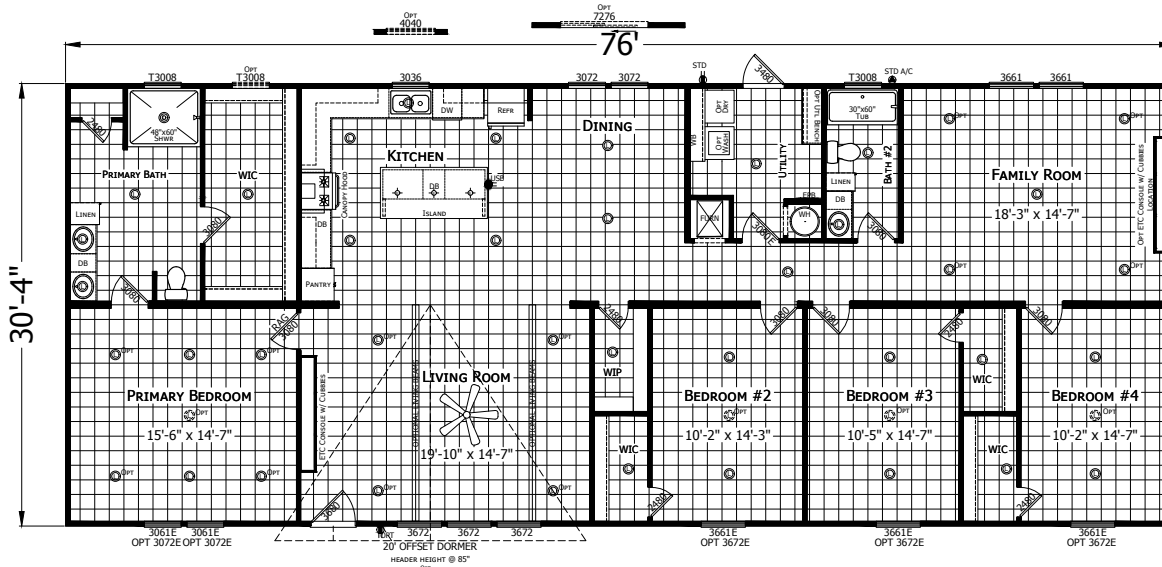

Nannette

Redman New Moon Series - Multi Section

2,305 SQ. FT. (Approximate) 4 Bedroom, 2 Bath

Last Updated: 1-9-25

OPTIONAL GLAMOUR W/ 72" SHOWER

OPTIONAL GLAMOUR BATH

ALTERNATE KITCHEN & TECH ROOM

OPTIONAL 5TH BEDROOM & 3RD BATH

OPTIONAL GLAMOUR W/ 72" SHOWER & TECH ROOM

CHAMPION HOMES CENTER
501A S. Burlison Blvd.
Burlison, TX 76028

FactoryDirectTexas.com | 1-800-965-3721

IMPORTANT: Champion Homes reserves the right to modify, cancel or substitute products or features of this event at any time without prior notice or obligation. Pictures and other promotional materials are representative and may depict or contain floor plans, square footages, elevations, options, upgrades, extra design features, decorations, floor coverings, specialty light fixtures, custom paint and wall coverings, window treatments, landscaping, sound and alarm systems, furnishings, appliances, and other designer/decorator features and amenities that are not included as part of the home and/or may not be available at all locations. Home, pricing and community information is subject to change, and homes to prior sale, at any time without notice or obligation. ©2020 Champion Homes. All rights reserved.