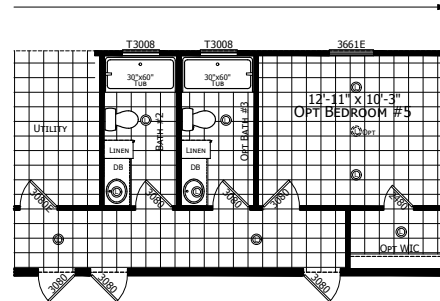

Nannette

Redman New Moon Series - Multi Section

2,305 SQ. FT. (Approximate) 4 Bedroom, 2 Bath

Last Updated: 1-9-25

OPTIONAL GLAMOUR W/ 72" SHOWER

OPTIONAL GLAMOUR BATH

ALTERNATE KITCHEN & TECH ROOM

OPTIONAL 5TH BEDROOM & 3RD BATH