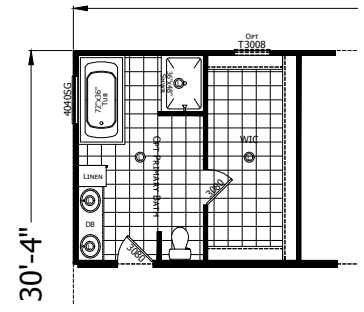

Nannette

Redman New Moon Series - Multi Section

2,305 SQ. FT. (Approximate) 4 Bedroom, 2 Bath

Last Updated: 1-9-25

OPTIONAL GLAMOUR W/ 72" SHOWER

OPTIONAL GLAMOUR BATH

ALTERNATE KITCHEN & TECH ROOM

OPTIONAL 5TH BEDROOM & 3RD BATH