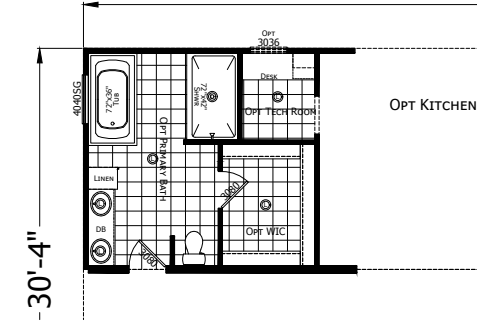

Nannette

Redman New Moon Series - Multi Section

2,305 SQ. FT. (Approximate) 4 Bedroom, 2 Bath

Last Updated: 1-9-25

OPTIONAL GLAMOUR W/ 72" SHOWER

OPTIONAL GLAMOUR BATH

ALTERNATE KITCHEN & TECH ROOM

OPTIONAL 5TH BEDROOM & 3RD BATH

OPTIONAL GLAMOUR W/ 72" SHOWER & TECH ROOM

CHAMPION HOMES CENTER
501A S. Burlison Blvd.
Burlison, TX 76028

FactoryDirectTexas.com | 1-800-965-3721

IMPORTANT: Champion Homes reserves the right to modify, cancel or substitute products or features of this event at any time without prior notice or obligation. Pictures and other promotional materials are representative and may depict or contain floor plans, square footages, elevations, options, upgrades, extra design features, decorations, floor coverings, specialty light fixtures, custom paint and wall coverings, window treatments, landscaping, sound and alarm systems, furnishings, appliances, and other designer/decorator features and amenities that are not included as part of the home and/or may not be available at all locations. Home, pricing and community information is subject to change, and homes to prior sale, at any time without notice or obligation. ©2020 Champion Homes. All rights reserved.