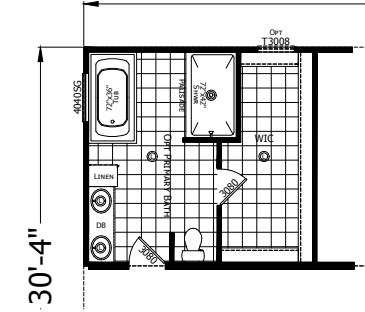

Nannette

Redman New Moon Series - Multi Section

2,305 SQ. FT. (Approximate) 4 Bedroom, 2 Bath

Last Updated: 1-9-25

OPTIONAL GLAMOUR W/ 72" SHOWER

OPTIONAL GLAMOUR BATH

ALTERNATE KITCHEN & TECH ROOM

OPTIONAL 5TH BEDROOM & 3RD BATH

OPTIONAL GLAMOUR W/ 72" SHOWER & TECH ROOM

CHAMPION HOMES CENTER
501A S. Burlison Blvd.
Burlison, TX 76028

FactoryDirectTexas.com | 1-800-965-3721

IMPORTANT: Champion Homes reserves the right to modify, cancel or substitute products or features of this event at any time without prior notice or obligation. Pictures and other promotional materials are representative and may depict or contain floor plans, square footages, elevations, options, upgrades, extra design features, decorations, floor coverings, specialty light fixtures, custom paint and wall coverings, window treatments, landscaping, sound and alarm systems, furnishings, appliances, and other designer/decorator features and amenities that are not included as part of the home and/or may not be available at all locations. Home, pricing and community information is subject to change, and homes to prior sale, at any time without notice or obligation. ©2020 Champion Homes. All rights reserved.