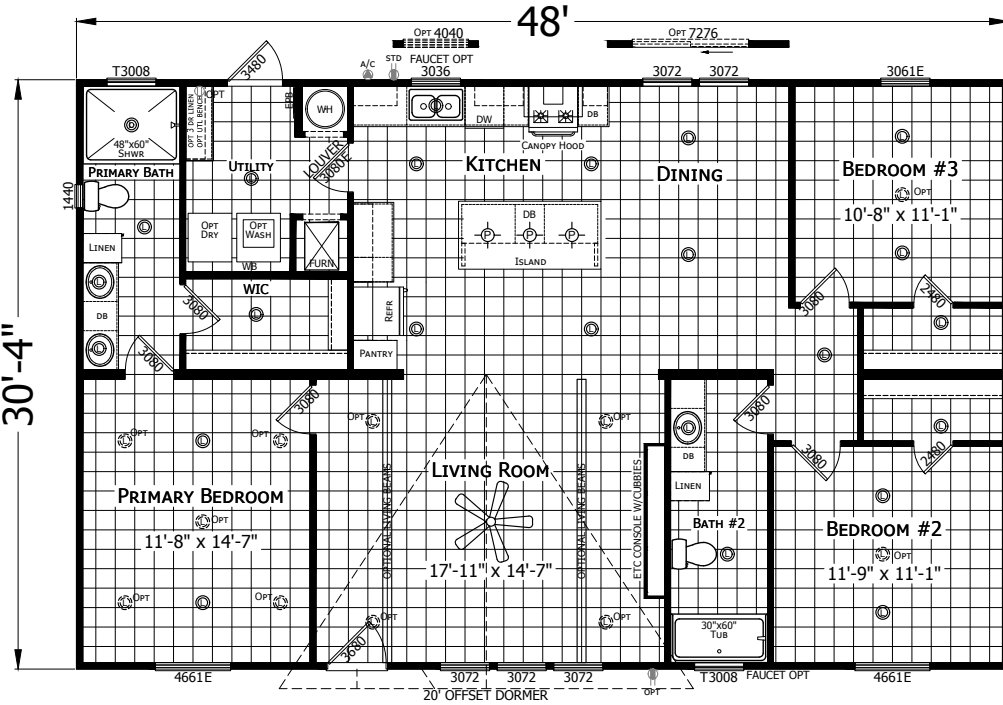

Needmore

Redman New Moon Series - Multi Section

1,456 SQ. FT. (Approximate) 3 Bedroom, 2 Bath

Last Updated: 1-9-25

CHAMPION HOMES CENTER
501A S. Burlison Blvd.
Burlison, TX 76028

FactoryDirectTexas.com | 1-800-965-3721