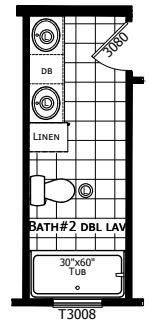

Needmore

Redman New Moon Series - Multi Section

1,456 SQ. FT. (Approximate) 3 Bedroom, 2 Bath

Last Updated: 1-9-25

CHAMPION HOMES CENTER
501A S. Burlison Blvd.
Burlison, TX 76028

FactoryDirectTexas.com | 1-800-965-3721