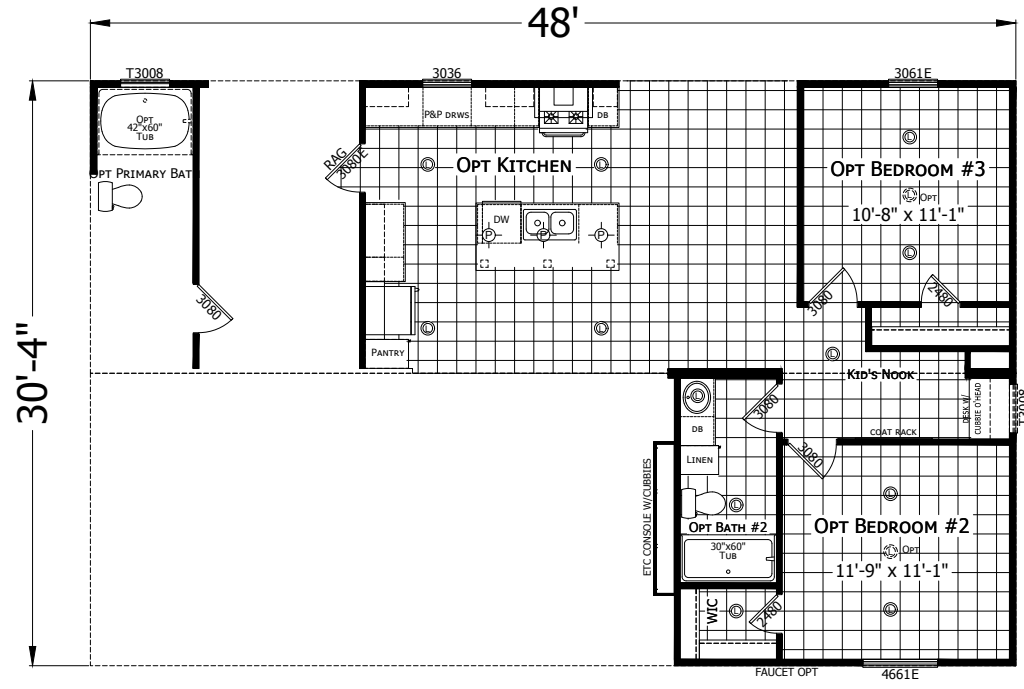

Needmore

Redman New Moon Series - Multi Section

1,456 SQ. FT. (Approximate) 3 Bedroom, 2 Bath

Last Updated: 1-9-25

CHAMPION HOMES CENTER
501A S. Burlison Blvd.
Burlison, TX 76028

FactoryDirectTexas.com | 1-800-965-3721