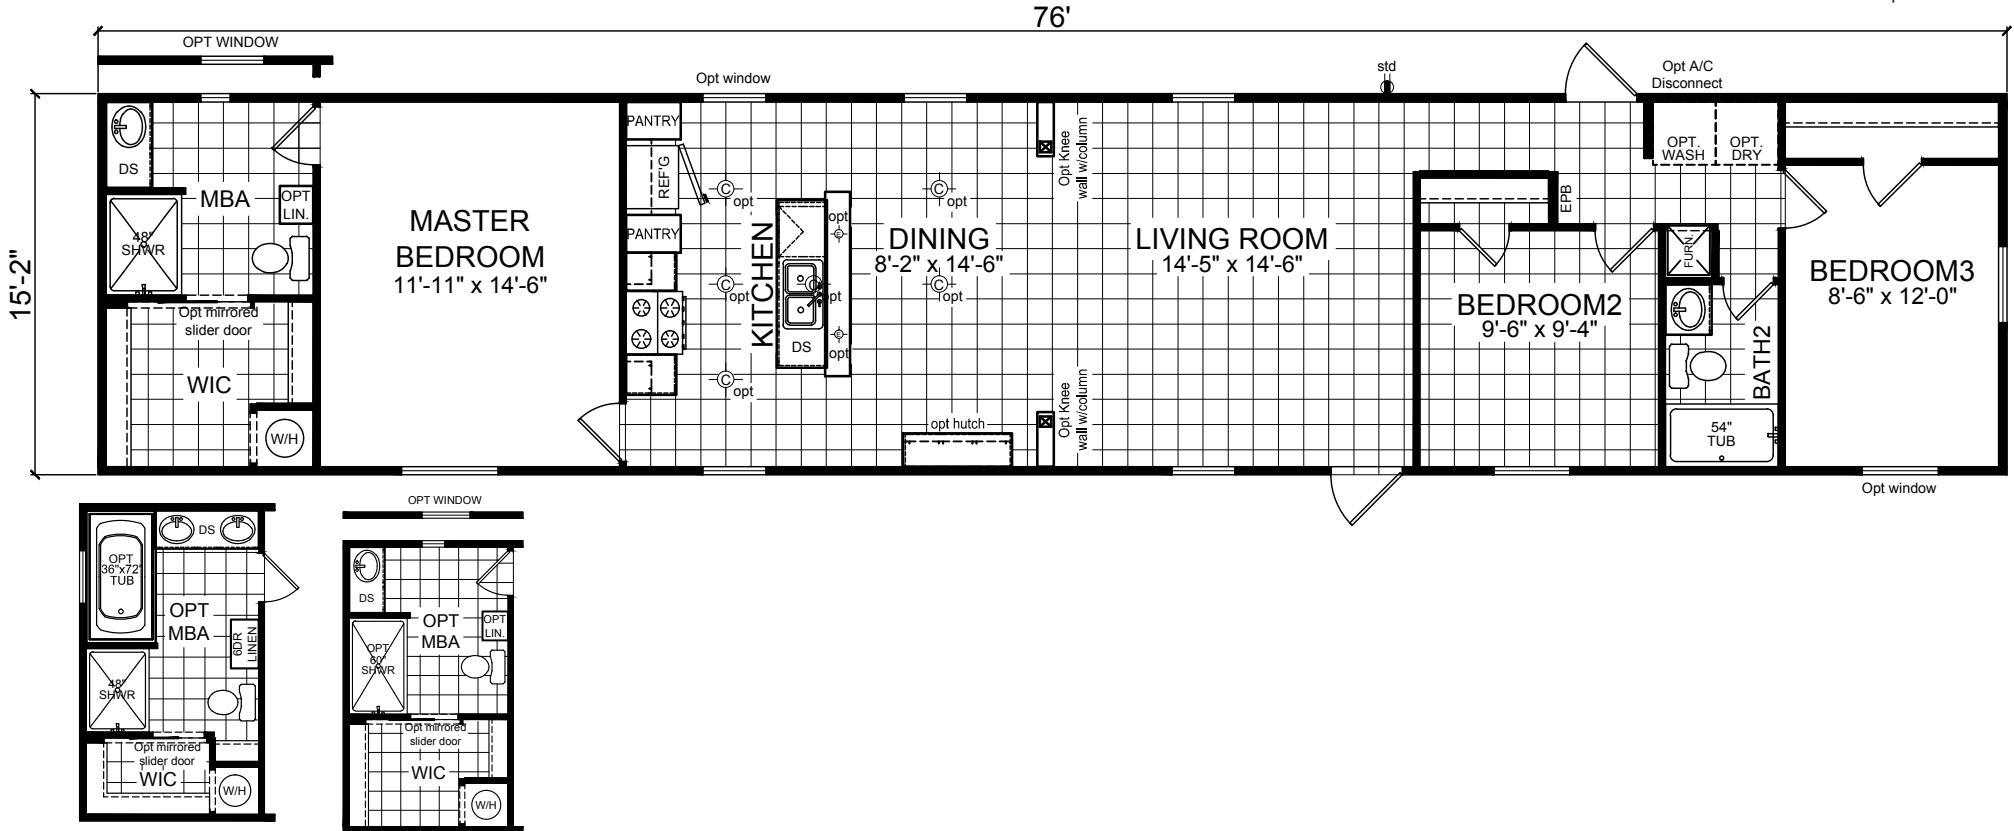

Nolan

Champion Select Series, Single Section

3 Bedroom, 2 Bath
Approx. 1,152 Sq. Ft.

Last Updated: 9-1-15

501A S. Burleson Blvd.,
Burleson, TX 76028

I authorize Factory Expo to build my house, per this plan.