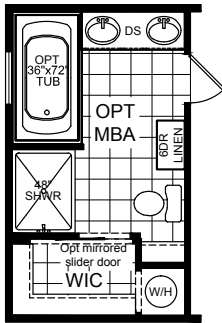

Nolan

Champion Select Series, Single Section

3 Bedroom, 2 Bath
Approx. 1,152 Sq. Ft.

Last Updated: 9-1-15

501A S. Burleson Blvd.,
Burleson, TX 76028

I authorize Factory Expo to build my house, per this plan.