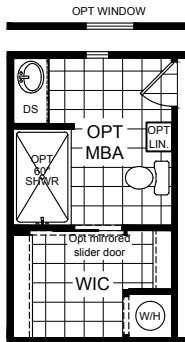

Nolan

Champion Select Series, Single Section

3 Bedroom, 2 Bath
Approx. 1,152 Sq. Ft.

Last Updated: 9-1-15

501A S. Burleson Blvd.,
Burleson, TX 76028

I authorize Factory Expo to build my house, per this plan.