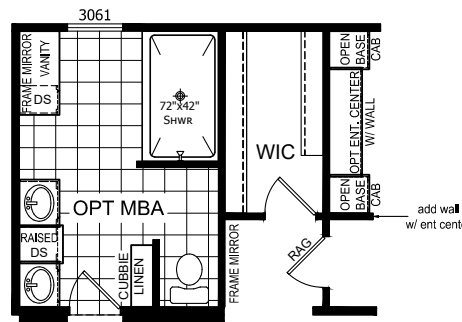

Plano

Champion Select Series

Factory Expo

"Factory Direct Pricing" HOME CENTERS

4 Bedrooms, 3 Baths
Approx. 1,760 Sq. Ft.

Last Updated: 4-10-20

501A S. Burleson Blvd.,
Burleson, TX 76028

I authorize Factory Expo to build my house, per this plan.