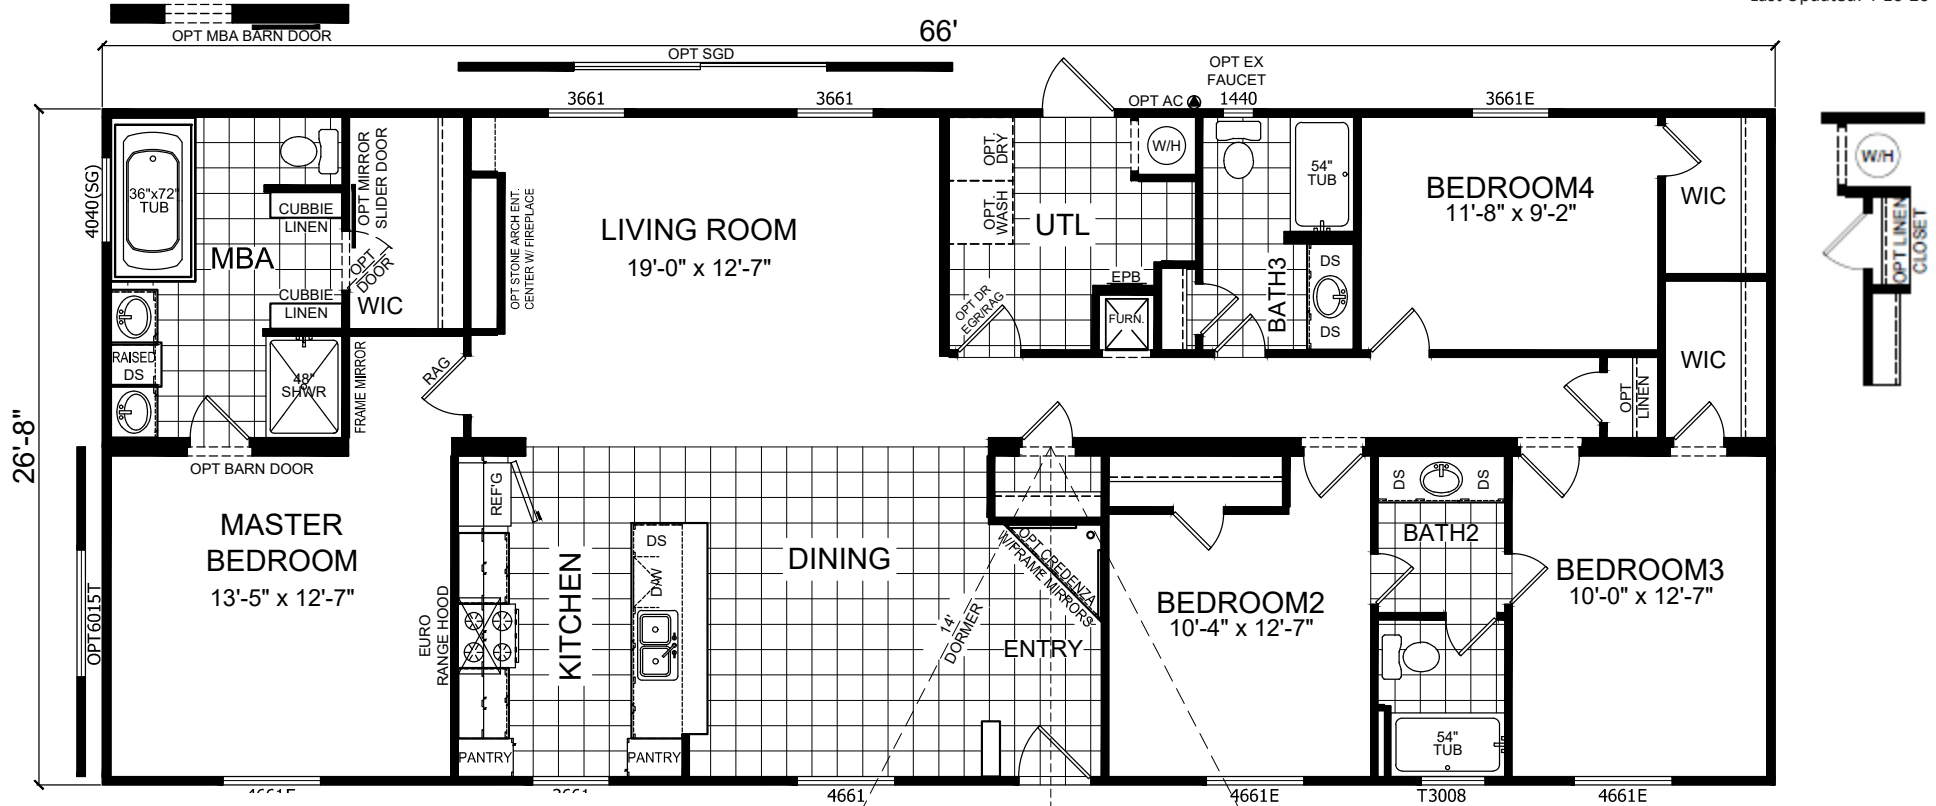

Plano

Champion Select Series

Factory Expo

"Factory Direct Pricing" HOME CENTERS

4 Bedrooms, 3 Baths
Approx. 1,760 Sq. Ft.

Last Updated: 4-10-20

501A S. Burleson Blvd.,
Burleson, TX 76028

I authorize Factory Expo to build my house, per this plan.