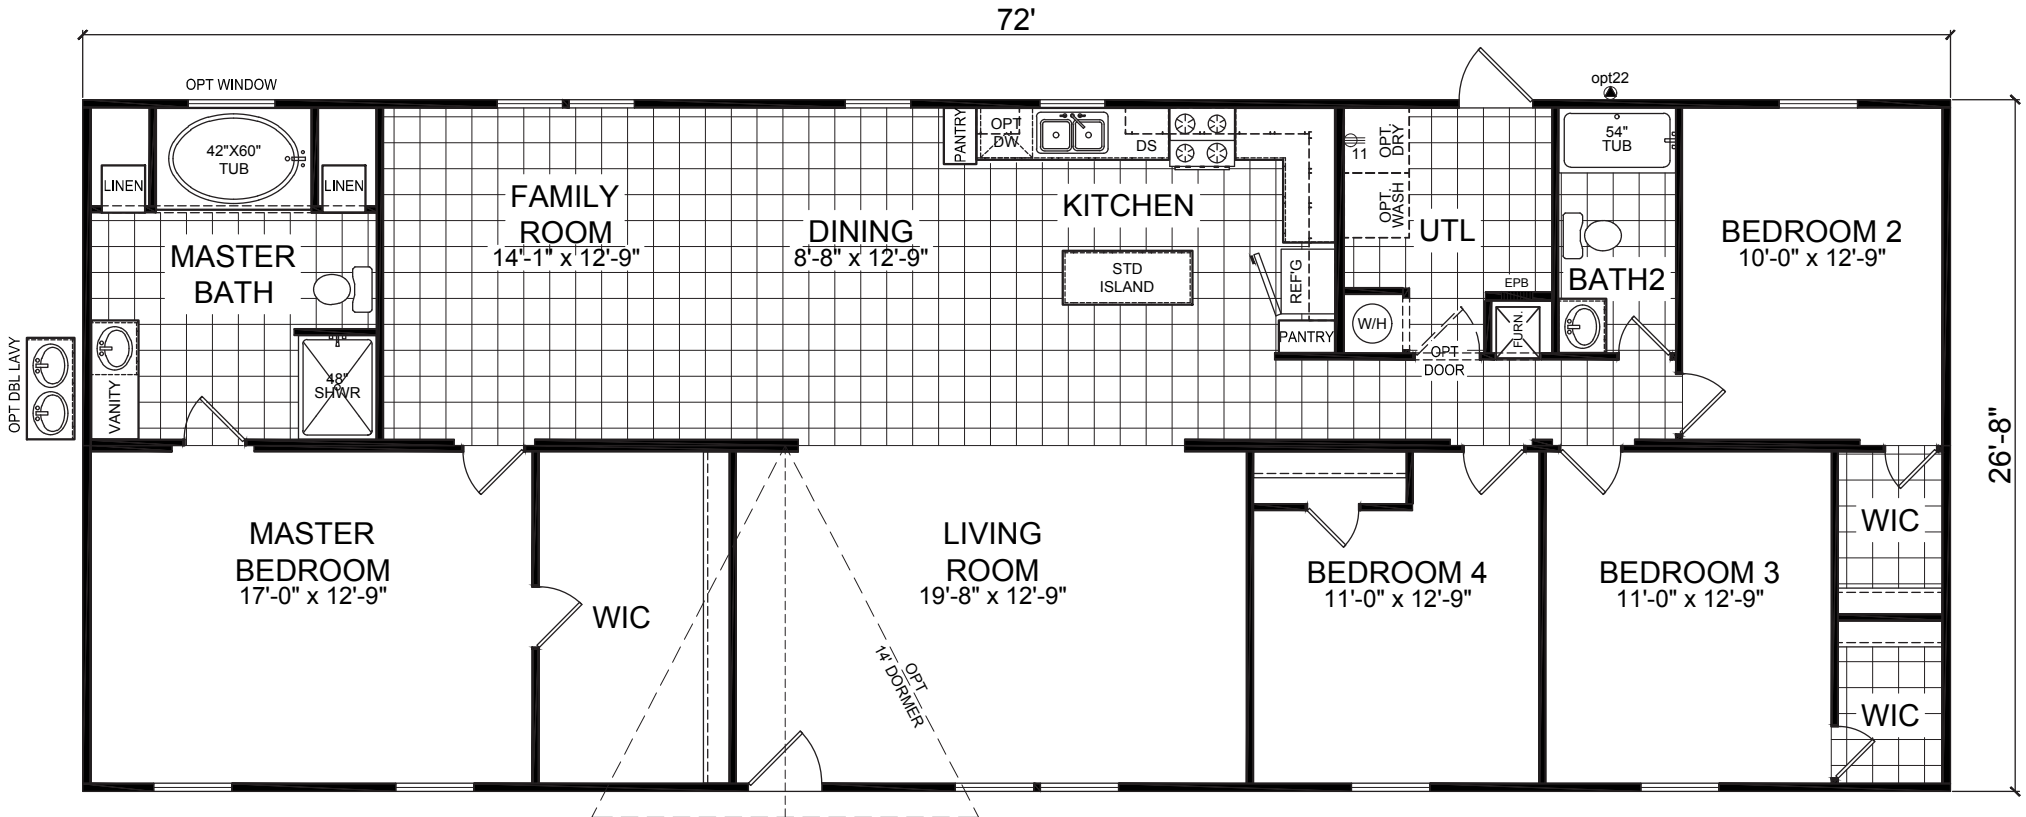

Quinton

Redman Classic Series, Multi-Section

4 Bedroom, 2 Bath
Approx. 1,920 Sq. Ft.

Last Updated: 4-1-16

501A S. Burleson Blvd.,
Burleson, TX 76028

I authorize Factory Expo to build my house, per this plan.