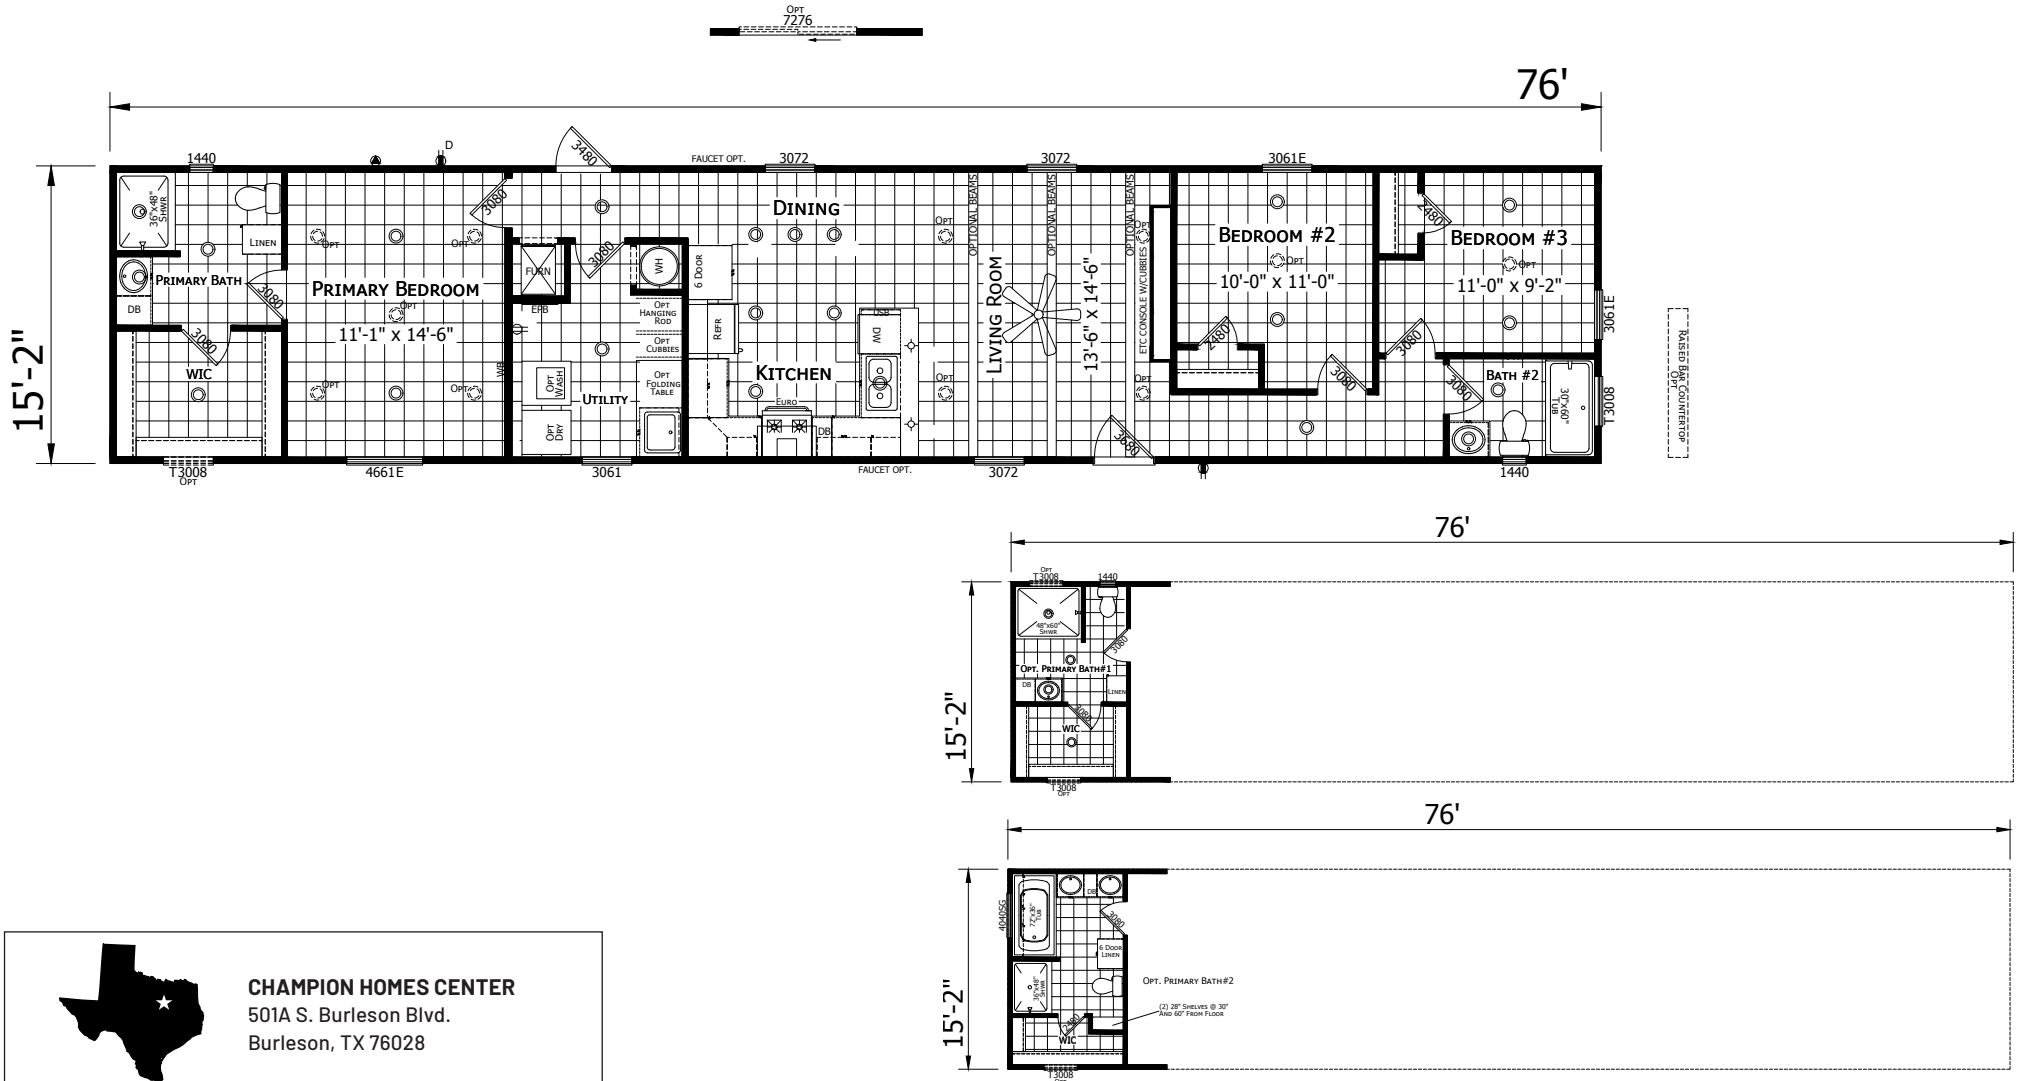

Raven

Redman New Moon Series - Multi Section

1152 SQ. FT. (Approximate) 3 Bedroom, 2 Bath

Last Updated: 1-14-25

CHAMPION HOMES CENTER
 501A S. Burleson Blvd.
 Burleson, TX 76028

FactoryDirectTexas.com | 1-800-965-3721