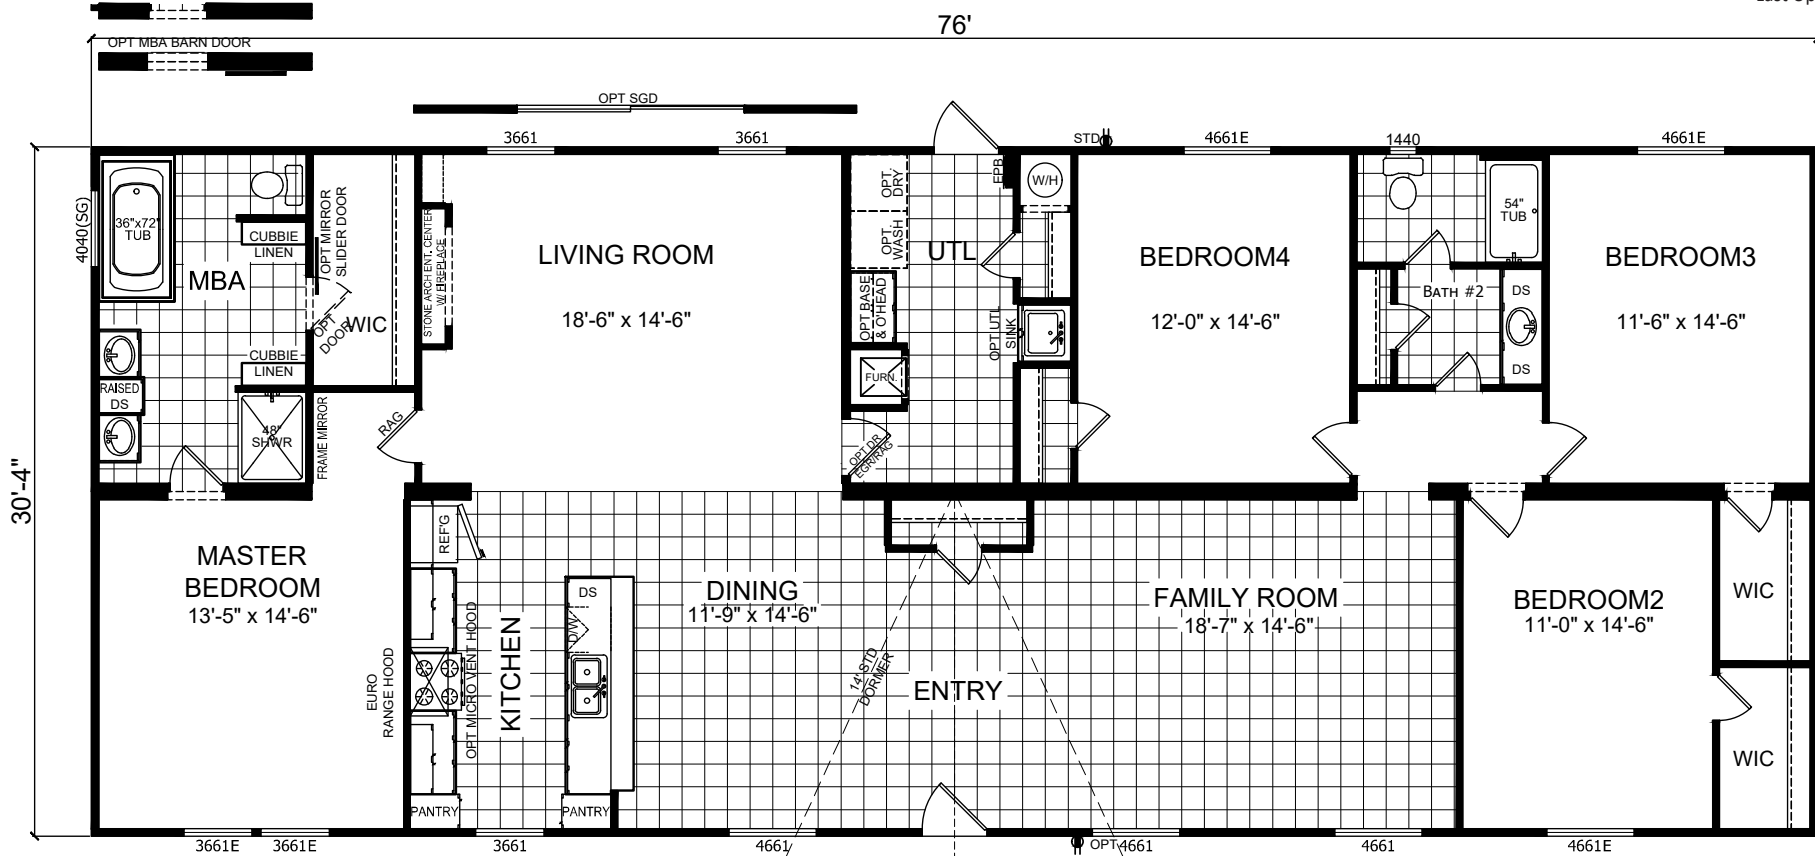

# Factory Expo

"Factory Direct Pricing" HOME CENTERS

4 Bedrooms, 2 Baths  
Approx. 2,305 Sq. Ft.

Last Updated: 4-10-20

501A S. Burleson Blvd.,  
Burleson, TX 76028

I authorize Factory Expo to build my house, per this plan.