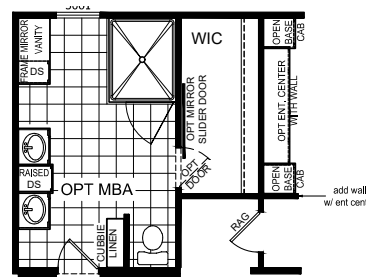

# Factory Expo

"Factory Direct Pricing" HOME CENTERS

4 Bedrooms, 2 Baths  
Approx. 2,305 Sq. Ft.

Last Updated: 4-10-20

501A S. Burleson Blvd.,  
Burleson, TX 76028

I authorize Factory Expo to build my house, per this plan.