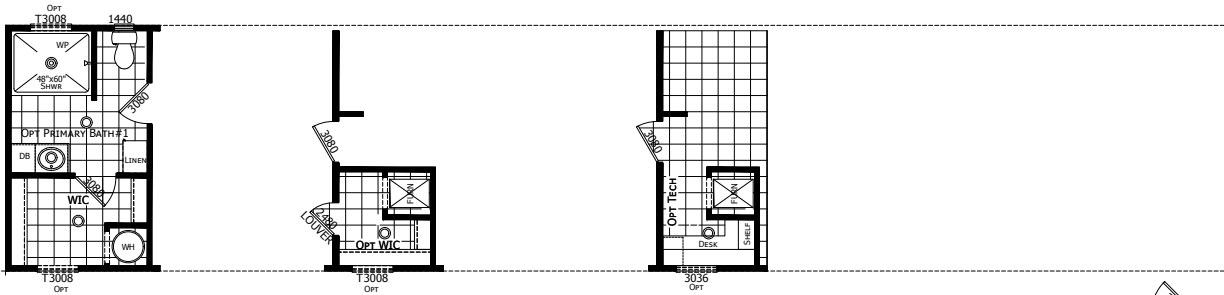

# Sabine

Redman New Moon Series - Multi Section

1153 SQ. FT. (Approximate) 3 Bedroom, 2 Bath

Last Updated: 1-14-25

**CHAMPION HOMES CENTER**  
501A S. Burselson Blvd.  
Burleson, TX 76028

**FactoryDirectTexas.com | 1-800-965-3721**