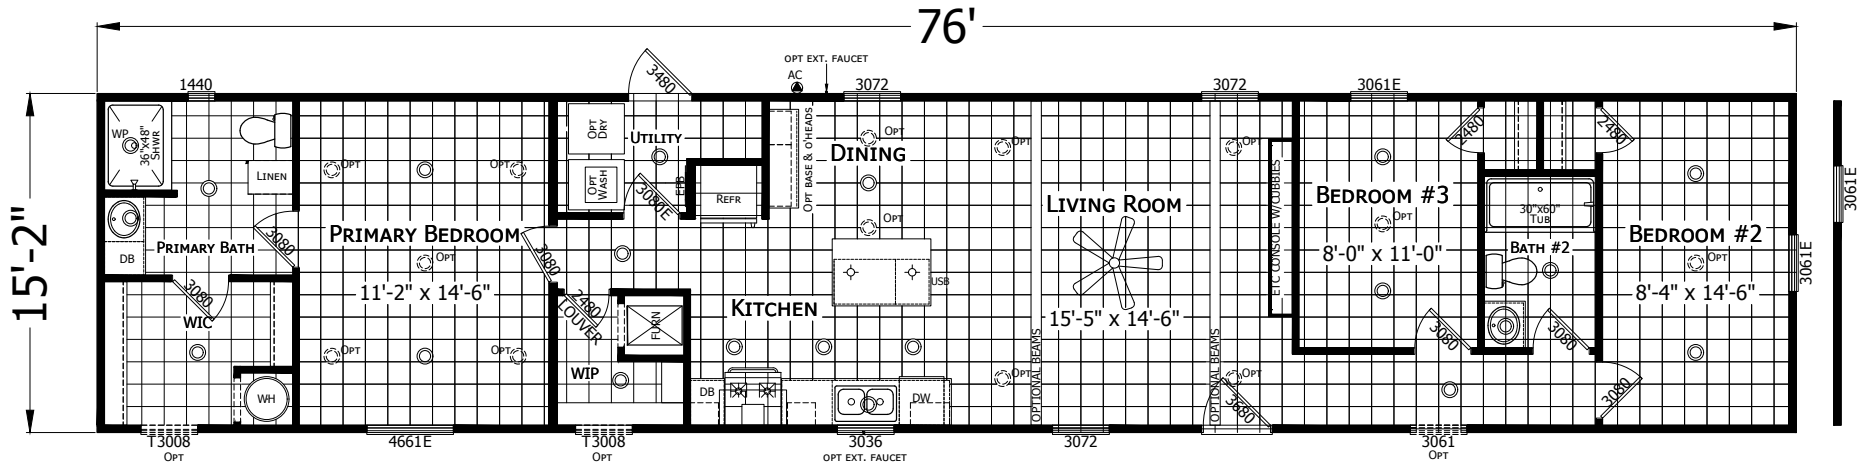

# Sabine

Redman New Moon Series - Multi Section

1153 SQ. FT. (Approximate) 3 Bedroom, 2 Bath

Last Updated: 1-14-25

**CHAMPION HOMES CENTER**  
501A S. Burselson Blvd.  
Burleson, TX 76028

**FactoryDirectTexas.com | 1-800-965-3721**