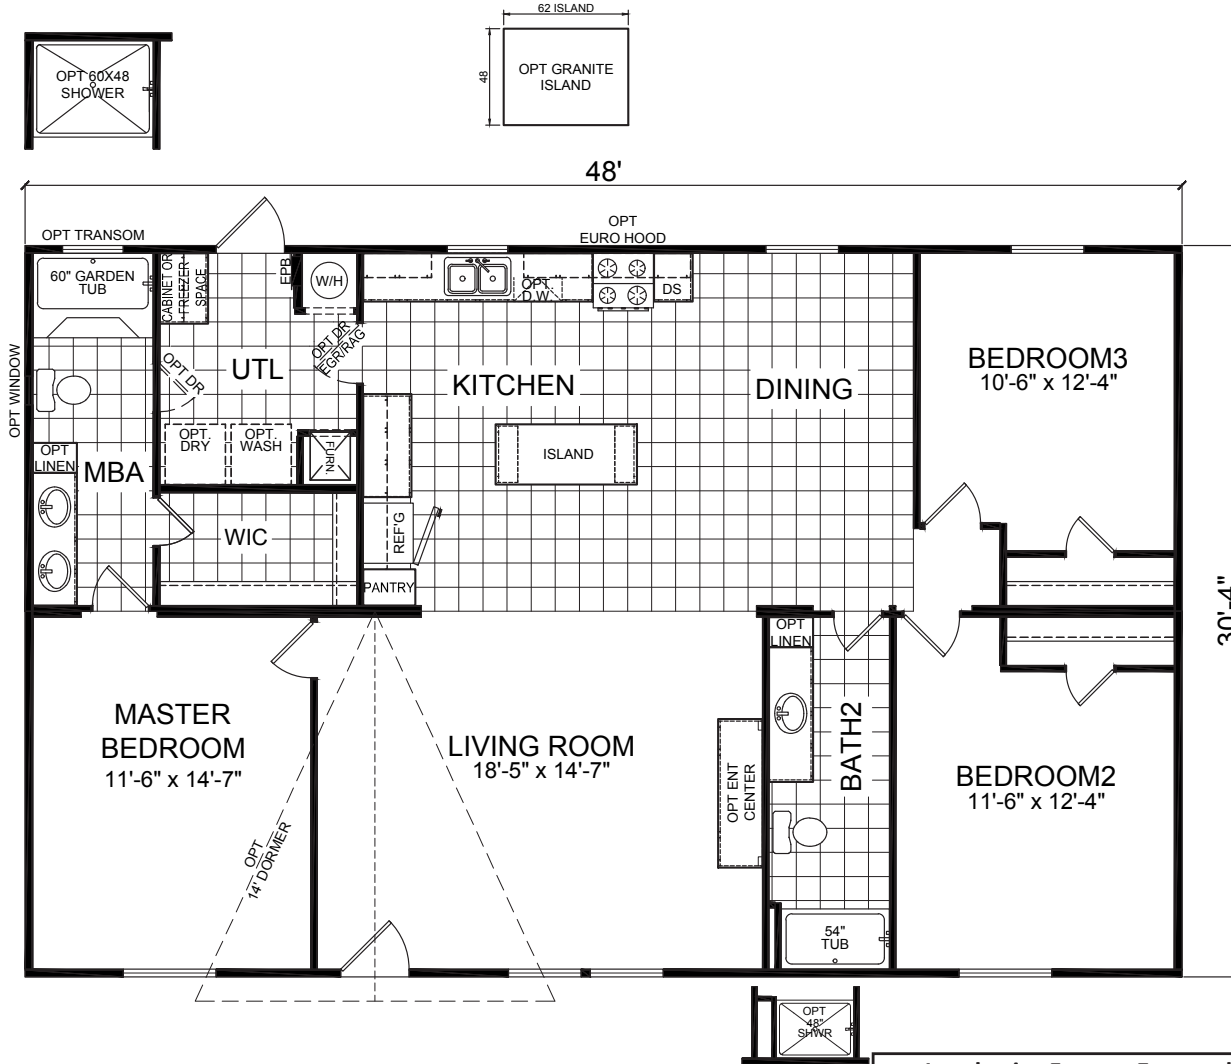

Talbot

Redman Classic Series, Multi-Section

Factory Expo

"Factory Direct Pricing" HOME CENTERS

3 Bedroom, 2 Bath
Approx. 1,456 Sq. Ft.

Last Updated: 6-30-17

501A S. Burleson Blvd.,
Burleson, TX 76028

I authorize Factory Expo to build my house, per this plan.
X _____
Customer Signature/Date