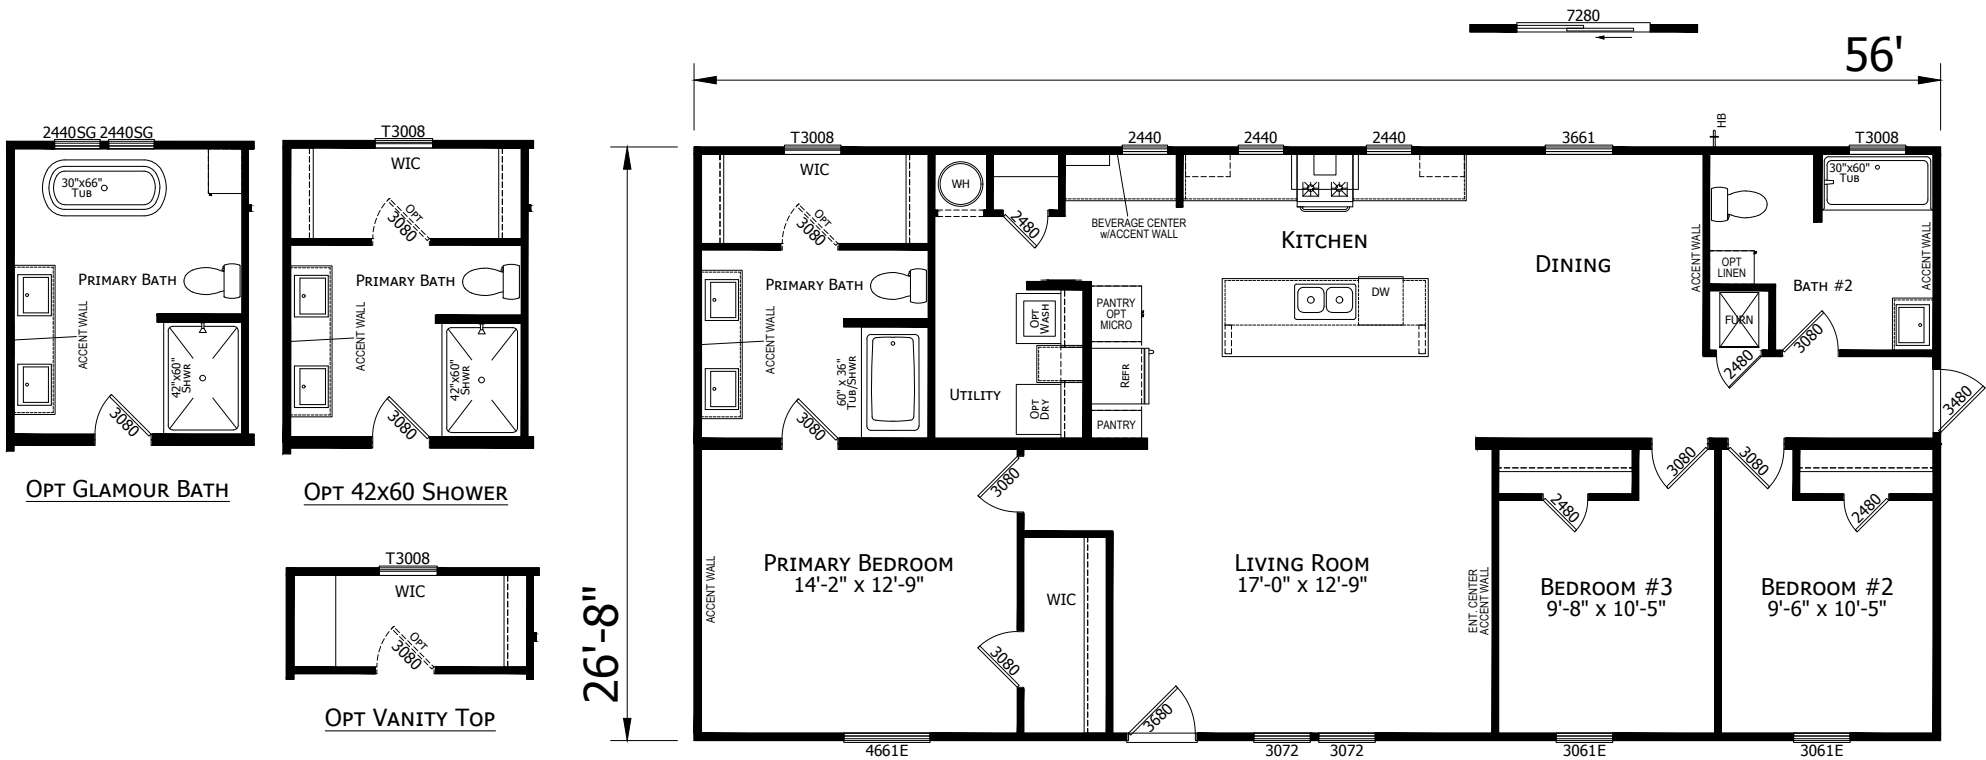

# Thornton

Embrace Series

1493 SQ. FT. (Approximate) 3 Bedroom, 2 Bath

Last Updated: 10-10-24

**CHAMPION HOMES CENTER**  
501A S. Burleson Blvd.  
Burleson, TX 76028

**FactoryDirectTexas.com | 1-800-965-3721**