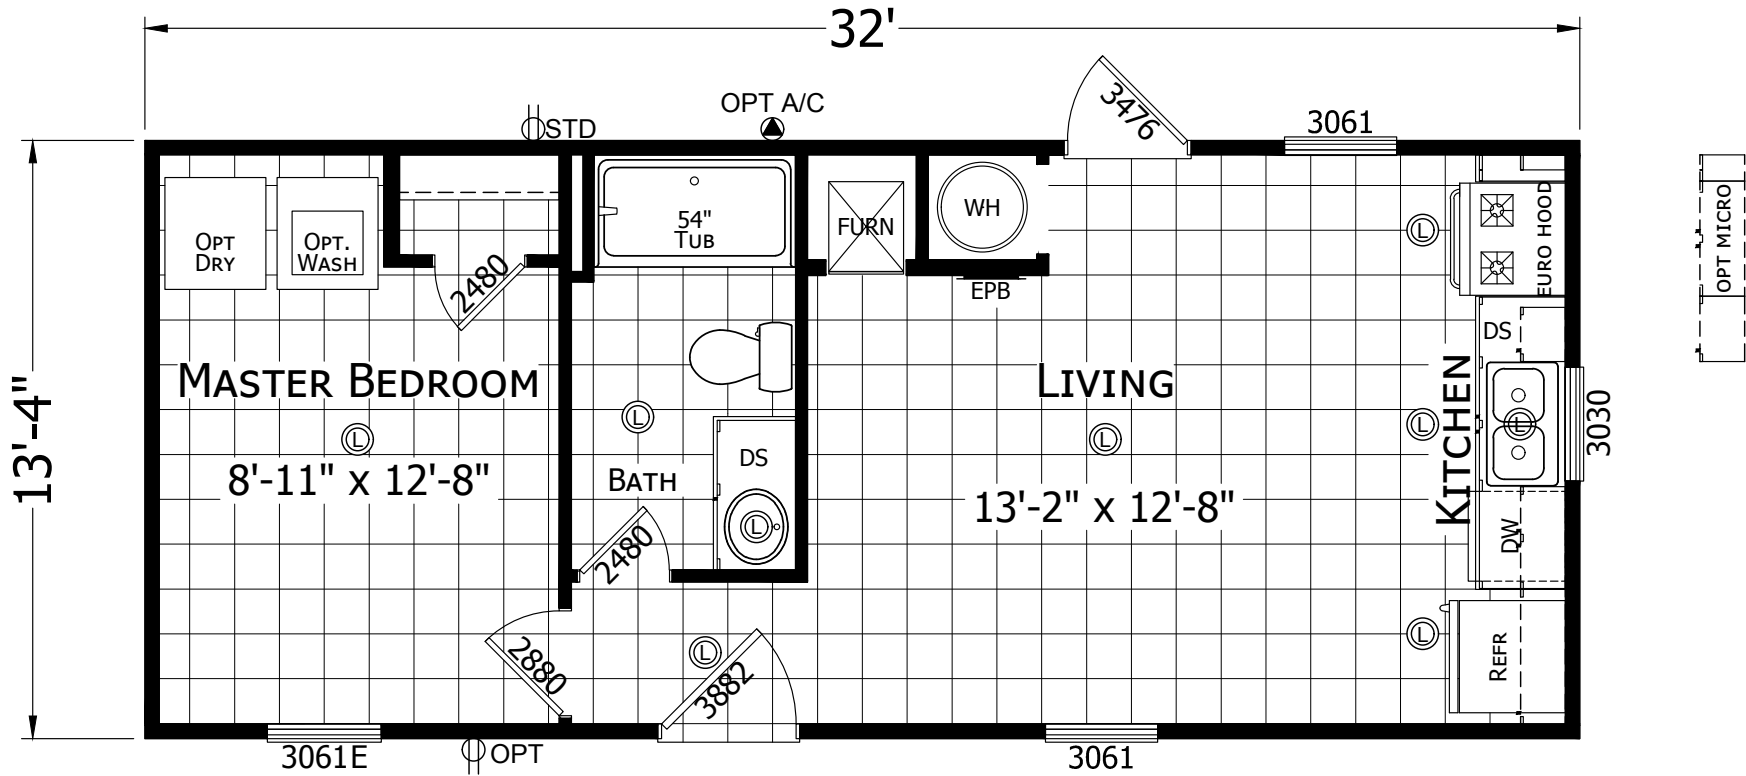

Thrifty 1

Champion Select Series

1 Bedrooms, 1 Bath
Approx. 427 Sq. Ft.

Last Updated: 7-30-20

*Special Value Home, Limit 1 per Customer

501A S. Burleson Blvd.,
Burleson, TX 76028

I authorize Factory Expo to build my house, per this plan.