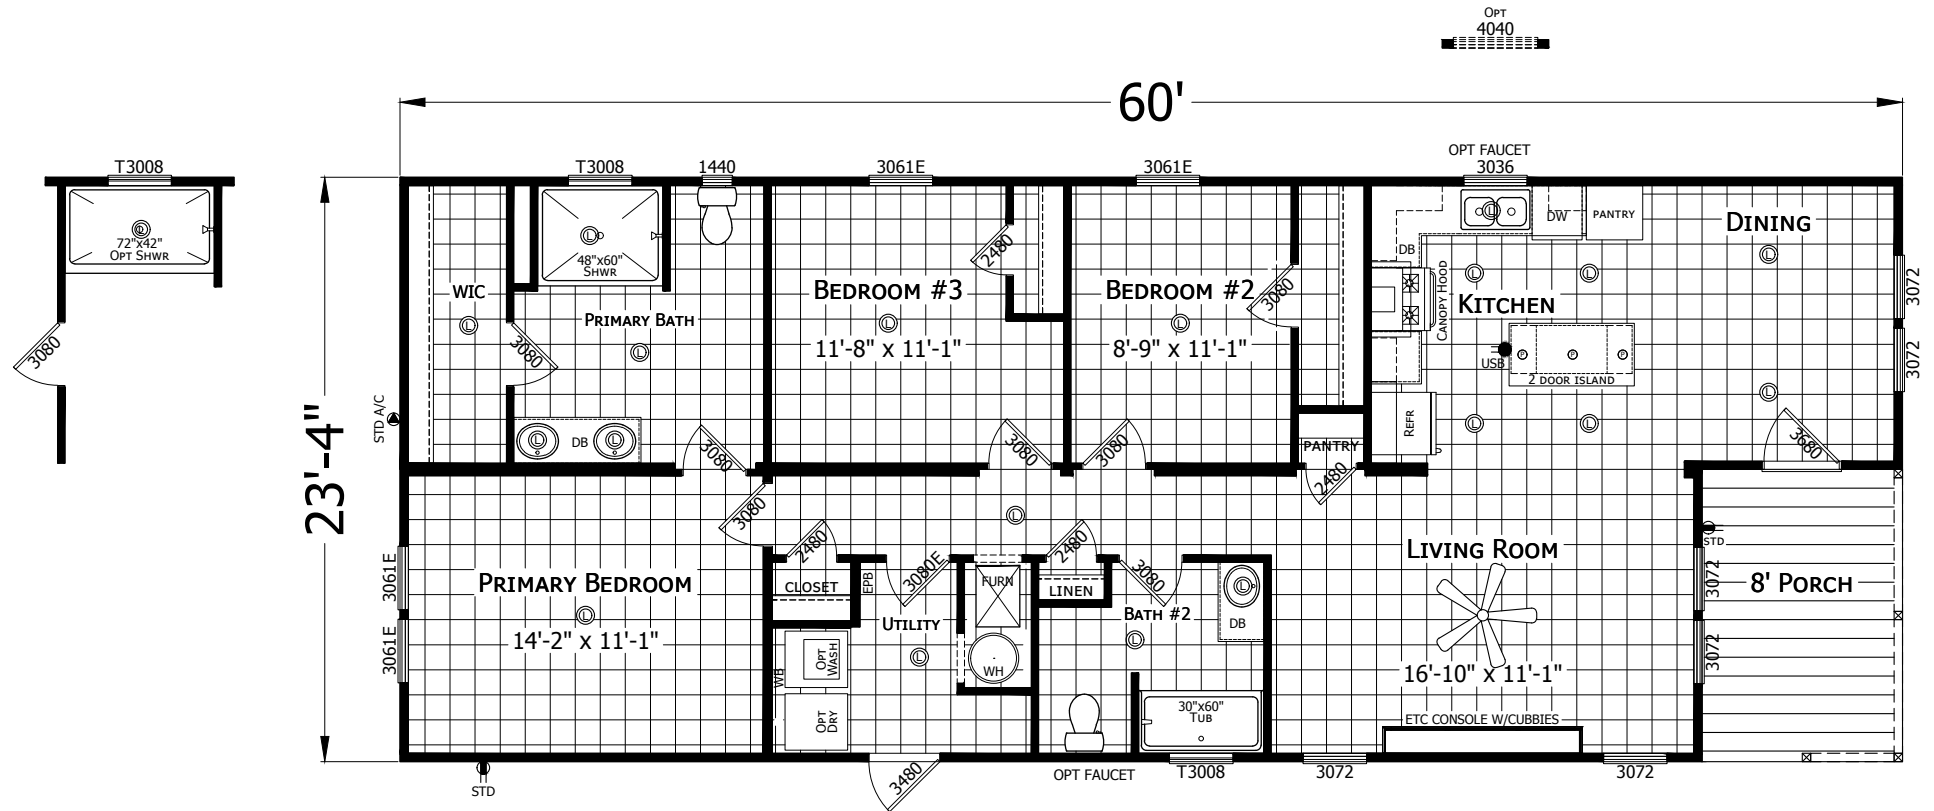

# Wilbur

Redman New Moon Series - Multi Section

1,400 SQ. FT. (Approximate) 3 Bedroom, 2 Bath

Last Updated: 7-17-24

**CHAMPION HOMES CENTER**  
501A S. Burlison Blvd.  
Burlison, TX 76028

**FactoryDirectTexas.com | 1-800-965-3721**