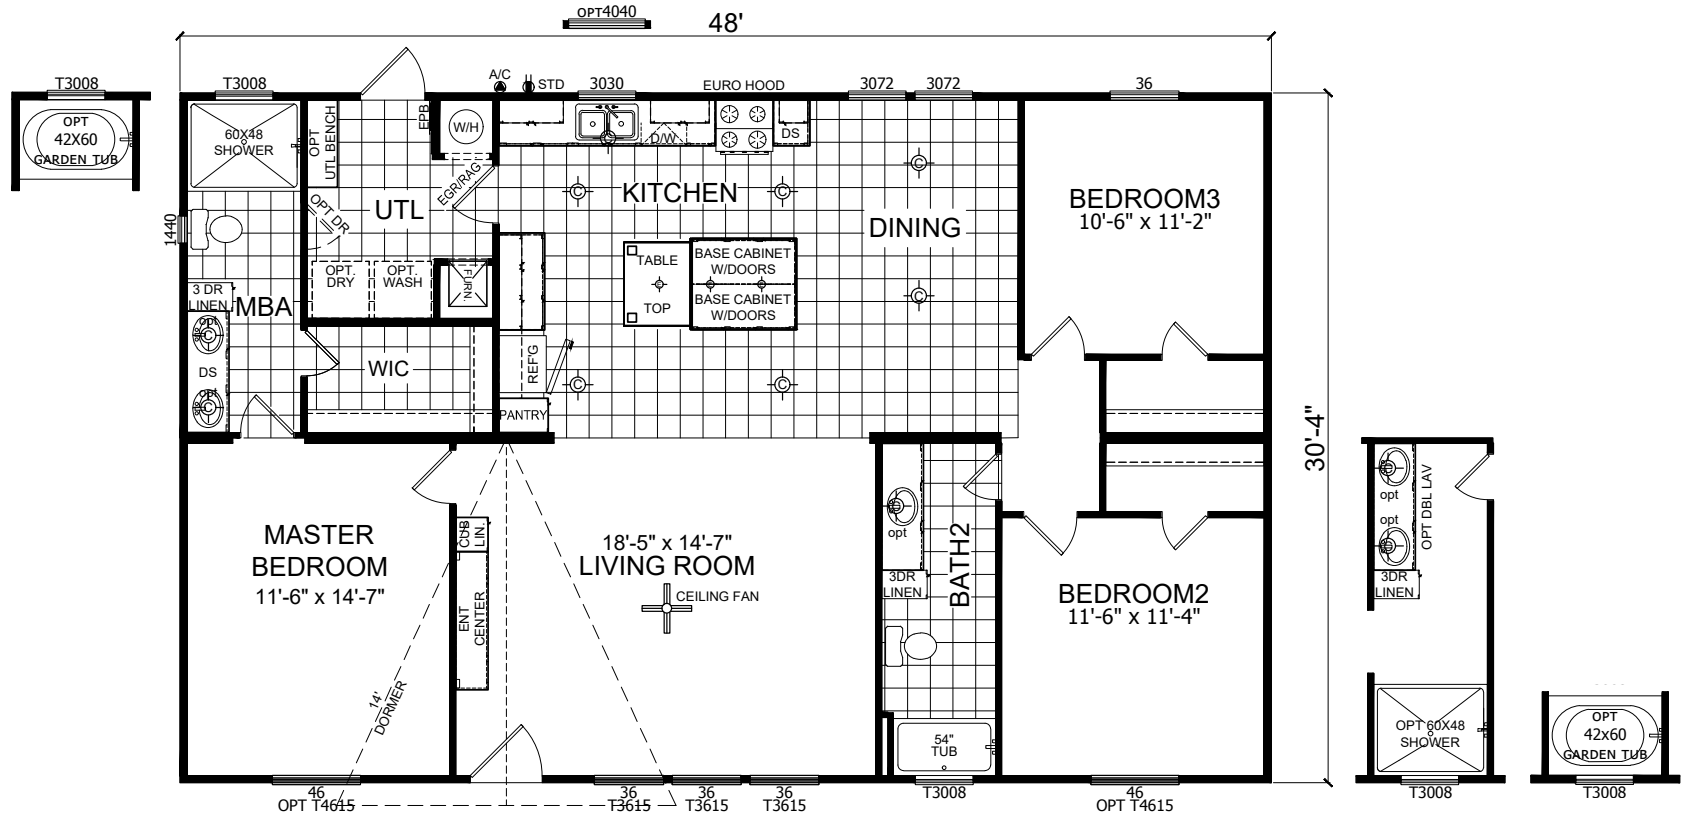

# Wimberly

Redman New Moon Series, Multi-Section

# Factory Expo

"Factory Direct Pricing" HOME CENTERS

3 Bedrooms, 2 Baths  
Approx. 1,456 Sq. Ft.

Last Updated: 10-9-18

501A S. Burleson Blvd.,  
Burleson, TX 76028

I authorize Factory Expo to build my house, per this plan.