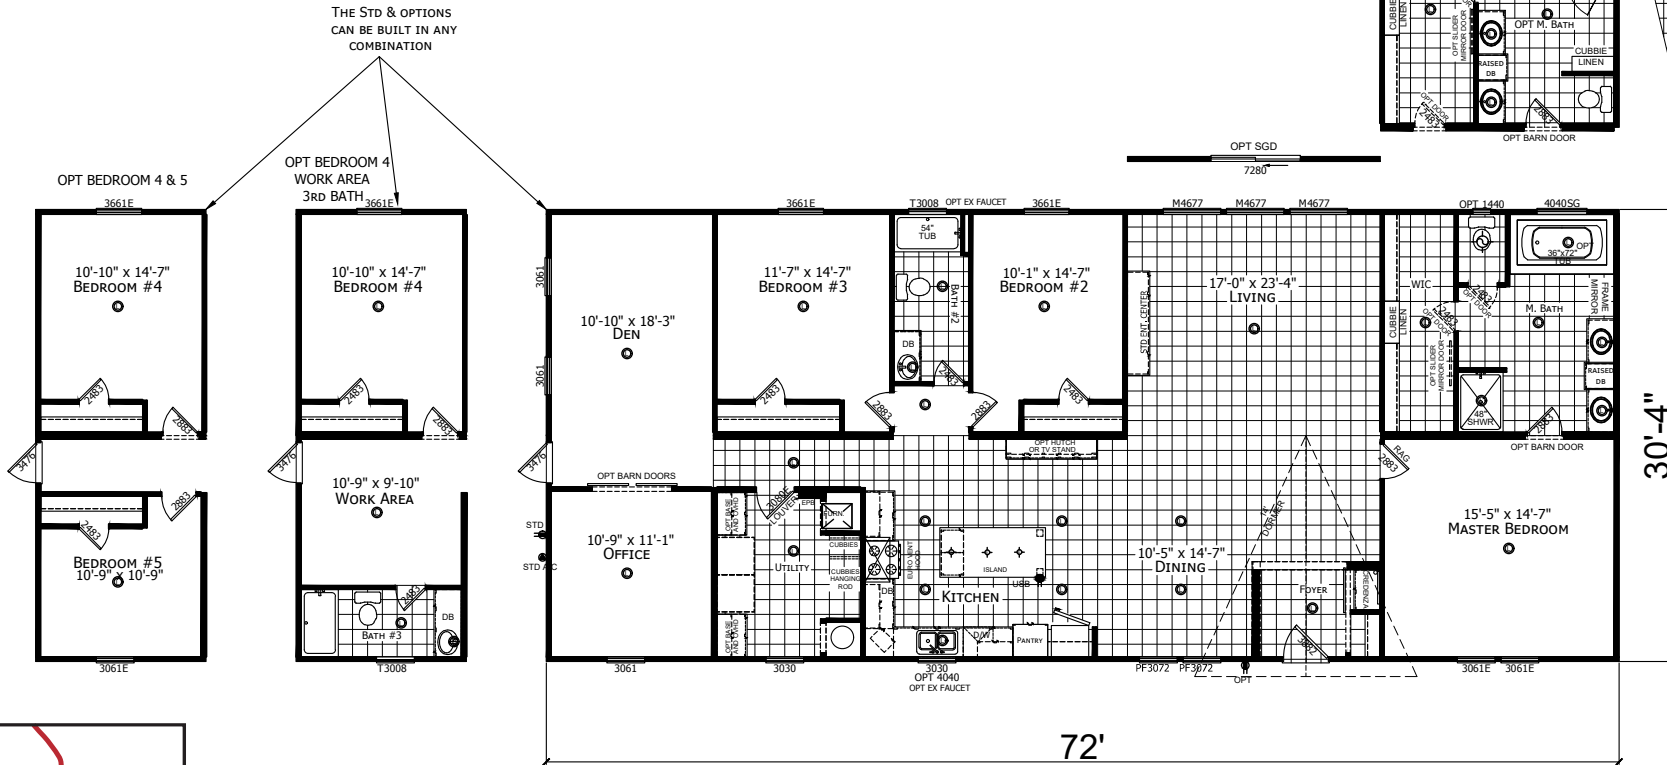

# Factory Expo

"Factory Direct Pricing" HOME CENTERS

5 Bedrooms, 3 Baths  
Approx. 2,184 Sq. Ft.

Last Updated: 4-10-20

501A S. Burleson Blvd.,  
Burleson, TX 76028

I authorize Factory Expo to build my house, per this plan.