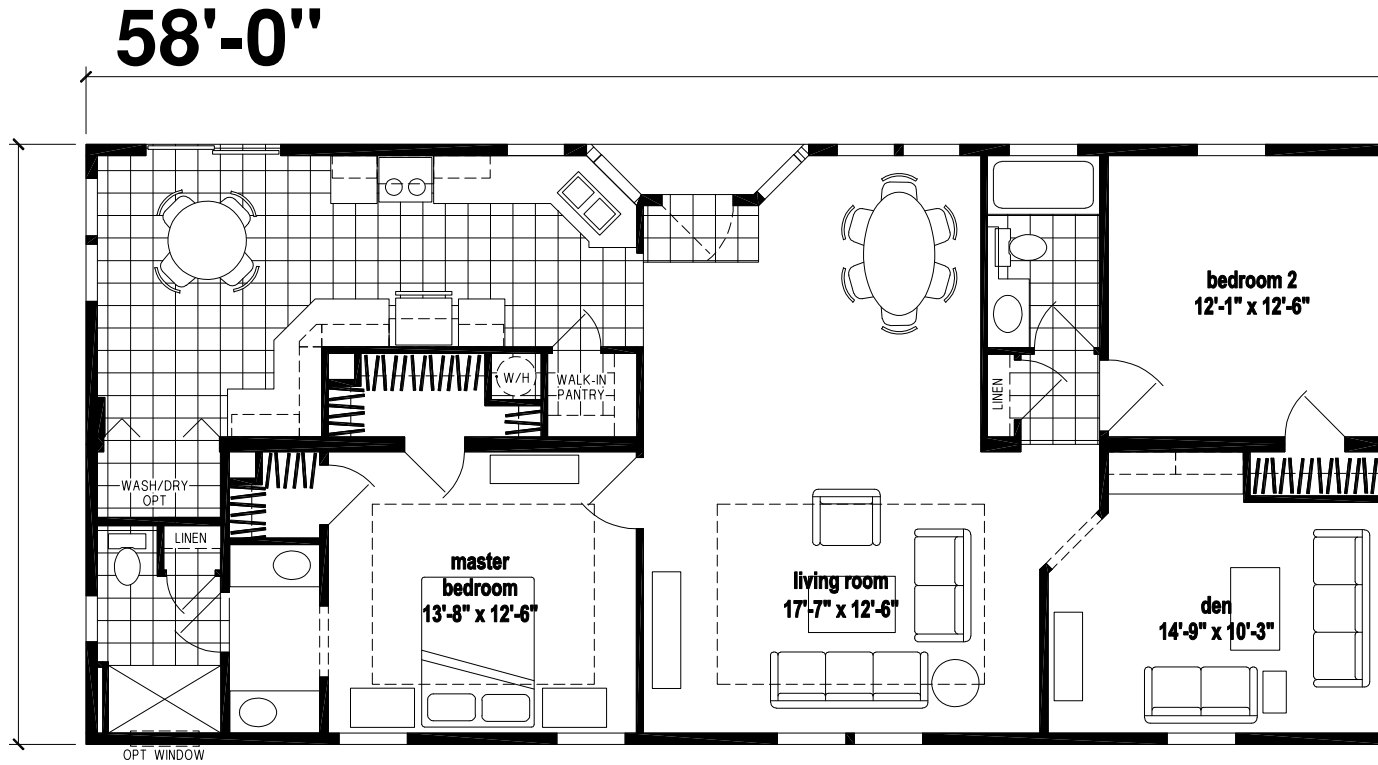

Addison

Silver Springs Limited Series

1,513 SQ. FT. (Approximate) 2 Bedrooms, 2 Baths

Last Updated: 7-5-22

FACTORY SELECT HOMES
19280 Cortez Blvd.
Brooksville, FL 34601

FactorySelectHomes.com | 1-800-716-6337