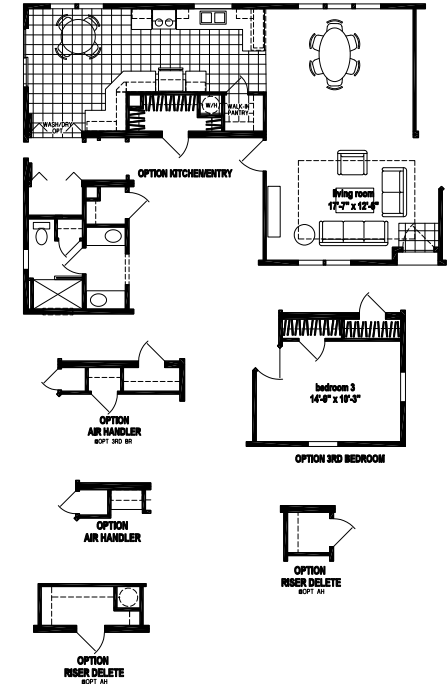

Addison

Silver Springs Limited Series

1,513 SQ. FT. (Approximate) 2 Bedrooms, 2 Baths

Last Updated: 7-5-22

FACTORY SELECT HOMES
19280 Cortez Blvd.
Brooksville, FL 34601

FactorySelectHomes.com | 1-800-716-6337