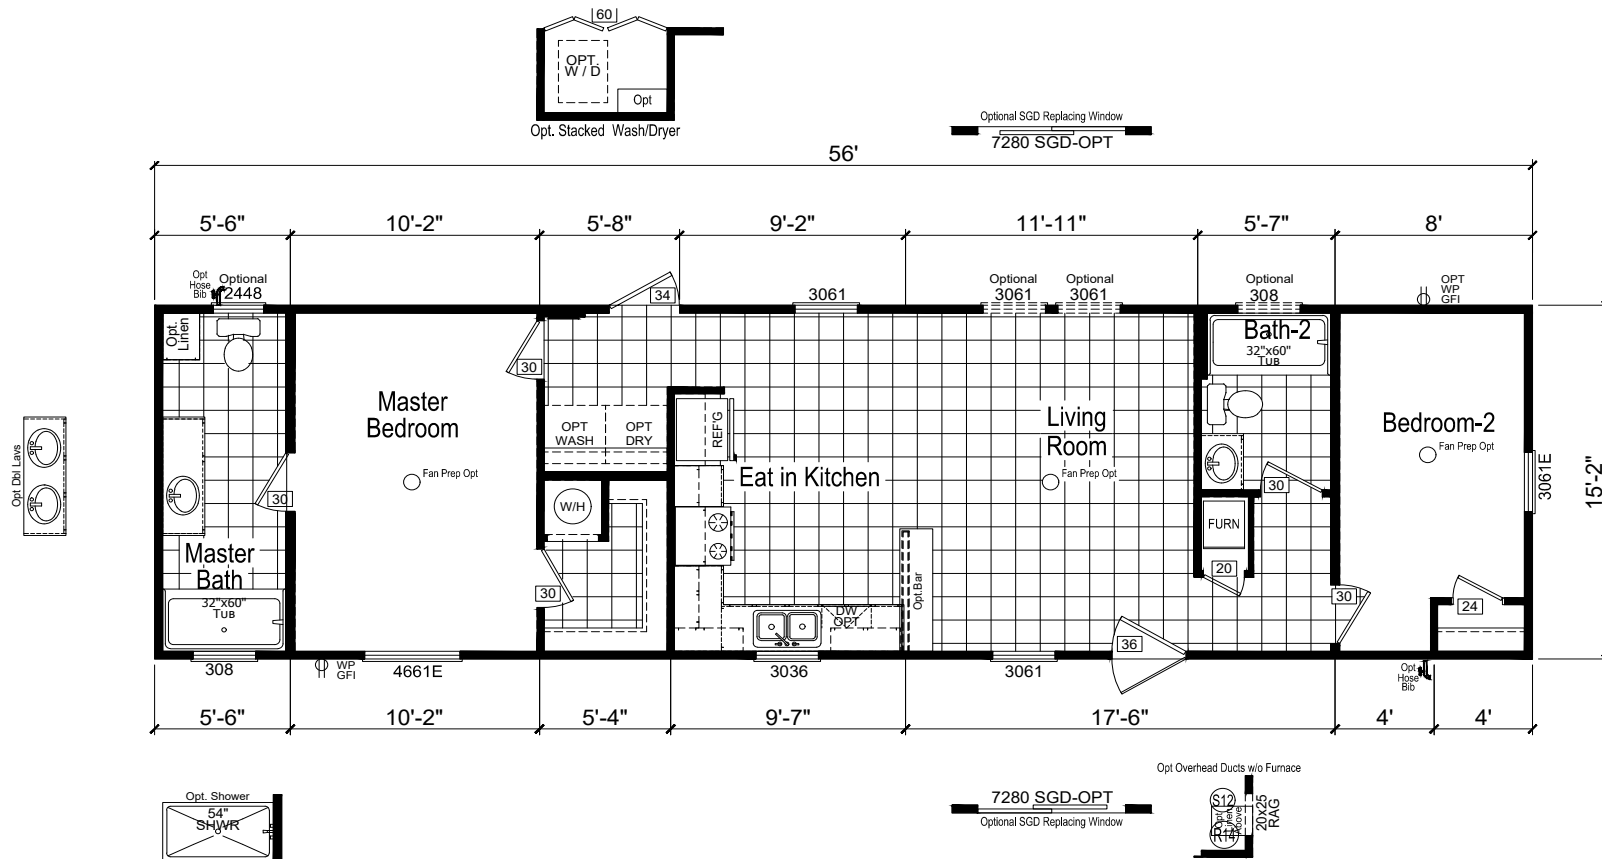

Alamanda

Trinity Series

2 Bedrooms, 2 Baths
Approx. 849 Sq. Ft.

Last Updated: 7-8-20

FACTORY Select HOMES
 19280 Cortez Blvd.
 Brooksville, FL 34601
 1-800-716-6337
 www.FactorySelectHomes.com
 For Detailed Directions See