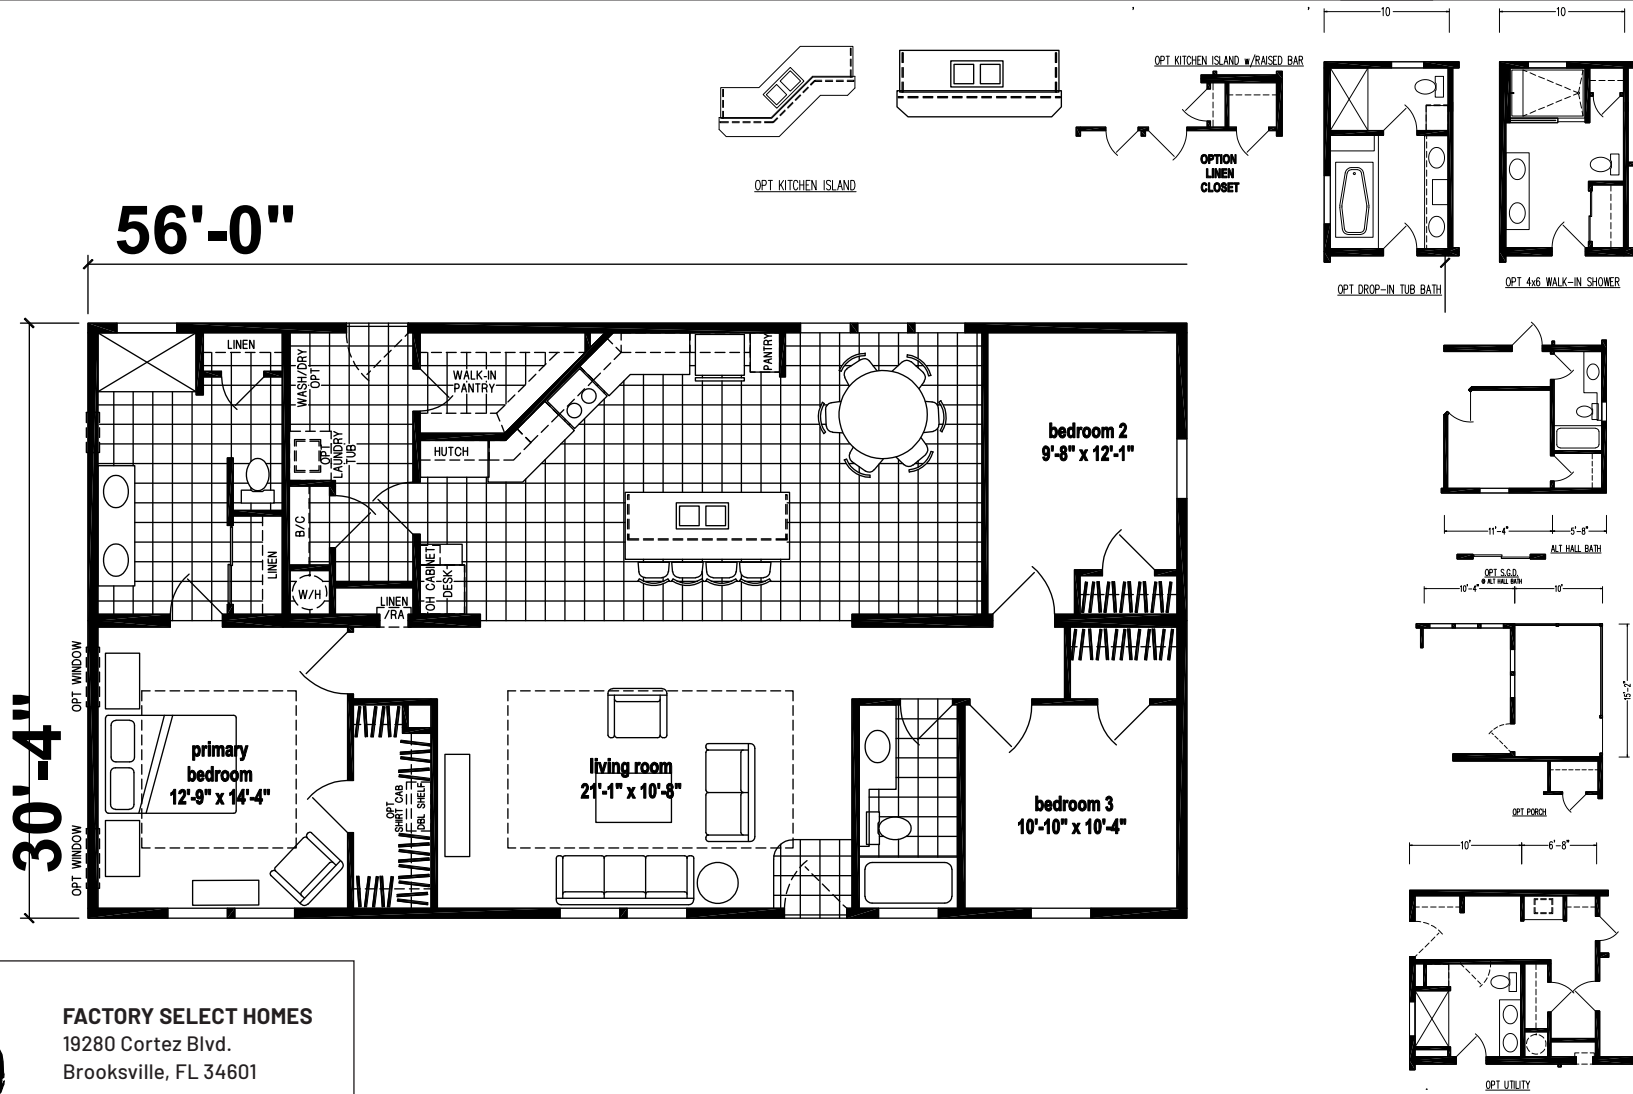

# Alberta

Silver Springs Limited Series

1,698 SQ. FT. (Approximate) 3 Bedrooms, 2 Baths

Last Updated: 4-7-23

**FACTORY SELECT HOMES**  
19280 Cortez Blvd.  
Brooksville, FL 34601

**FactorySelectHomes.com | 1-800-716-6337**