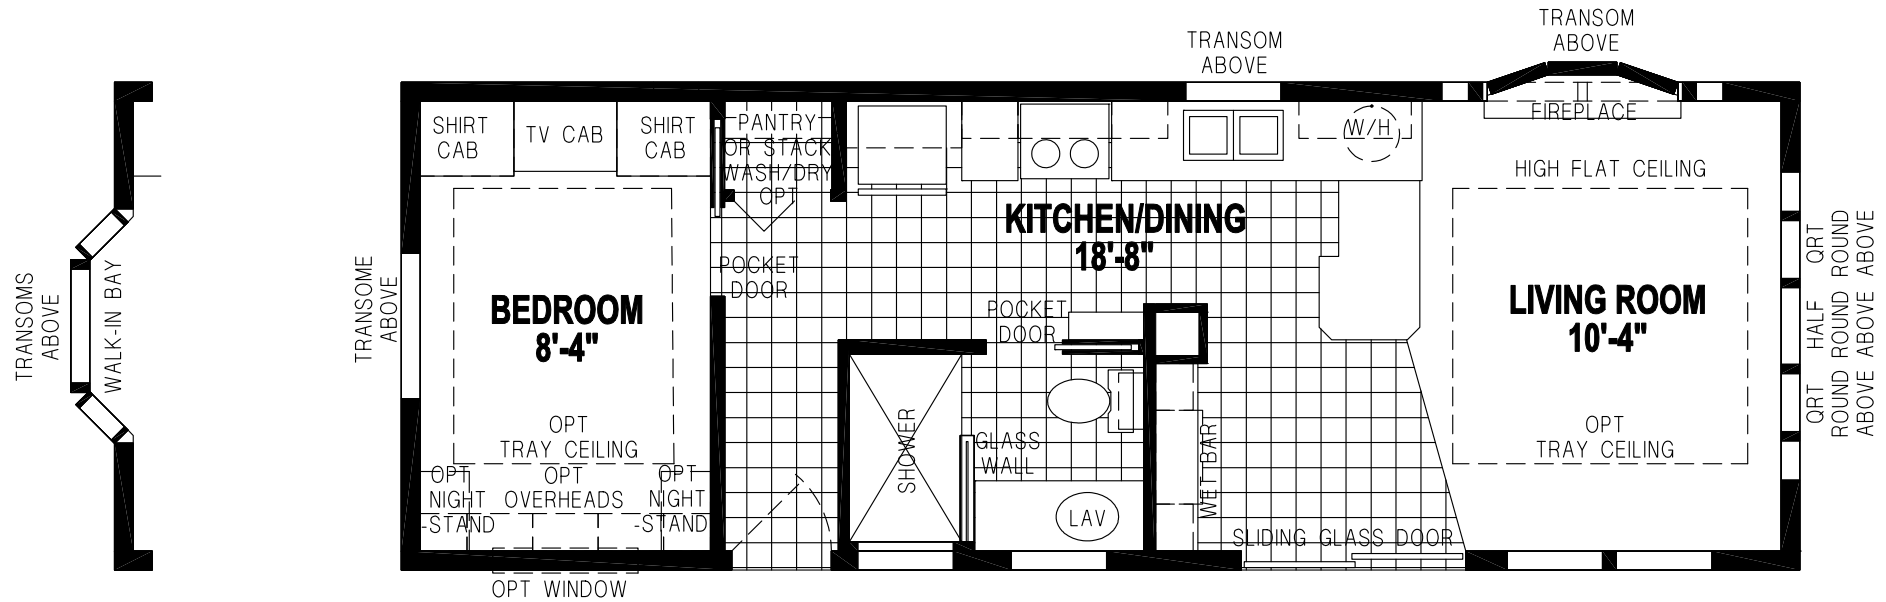

Alford

Shore Park Series

SKYLINE

FactorySelectHomes

1 Bedroom, 1 Bath
Approx. 494 Sq. Ft.
Park Model - HUD Code

Last Updated: 3-8-19

OPTION REAR BAY

FactorySelectHomes